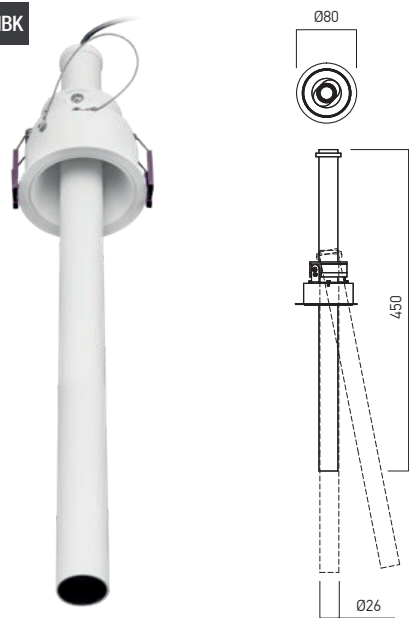

• ORDERED UPON REQUEST / DISPONIBIL DOAR LA COMANDĂ / DISPONIBILE SOLO SU ORDINAZIONE

VT03 RECESSED

FINISHING AVAILABLE

MWH MBK

VT04 RECESSED

FINISHING AVAILABLE

MWH MBK

Code	Finishing	LED type	Power	Input voltage	Output current / Voltage driver	Driver	LED flux	System flux	CCT	CRI	Optics	Ø	Weight
VT03UWW MWH	MWH	POWER LED CREE	7W	220-240V AC	500 mA / 8-16V DC	Included	700 lm	518 lm	2700K	90	30°	Ø75mm	0,55 kg
VT03WW MWH	MWH	POWER LED CREE	7W	220-240V AC	500 mA / 8-16V DC	Included	720 lm	529 lm	3000K	90	30°	Ø75mm	0,55 kg
VT03UWW MBK	MBK	POWER LED CREE	7W	220-240V AC	500 mA / 8-16V DC	Included	700 lm	518 lm	2700K	90	30°	Ø75mm	0,55 kg
VT03WW MBK	MBK	POWER LED CREE	7W	220-240V AC	500 mA / 8-16V DC	Included	720 lm	529 lm	3000K	90	30°	Ø75mm	0,55 kg
VT04UWW MWH	MWH	POWER LED CREE	7W	220-240V AC	500 mA / 8-16V DC	Included	700 lm	518 lm	2700K	90	30°	Ø75mm	0,62 kg
VT04WW MWH	MWH	POWER LED CREE	7W	220-240V AC	500 mA / 8-16V DC	Included	720 lm	529 lm	3000K	90	30°	Ø75mm	0,62 kg
VT04UWW MBK	MBK	POWER LED CREE	7W	220-240V AC	500 mA / 8-16V DC	Included	700 lm	518 lm	2700K	90	30°	Ø75mm	0,62 kg
VT04WW MBK	MBK	POWER LED CREE	7W	220-240V AC	500 mA / 8-16V DC	Included	720 lm	529 lm	3000K	90	30°	Ø75mm	0,62 kg