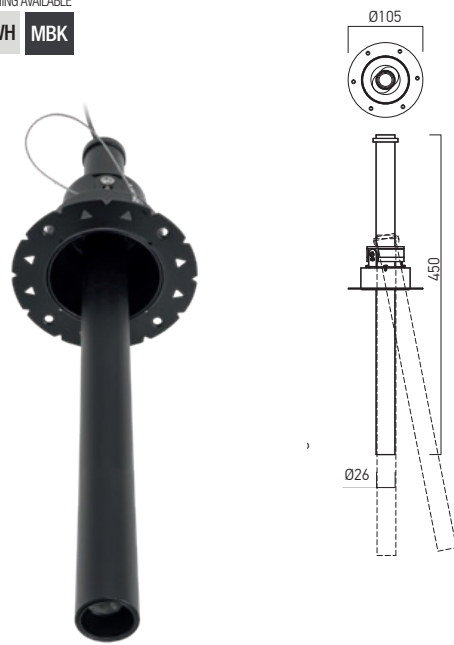

VT01 RECESSED TRIMLESS

FINISHING AVAILABLE

MWH MBK

VT02 RECESSED TRIMLESS

FINISHING AVAILABLE

MWH MBK

Code	Finishing	LED type	Power	Input voltage	Output current / Voltage driver	Driver	LED flux	System flux	CCT	CRI	Optics	Ø	Weight
• VT01UWW MWH	MWH	POWER LED CREE	9W	220-240V AC	700 mA / 6-12V DC	Included	760 lm	662 lm	2700K	90	18°	Ø75mm	0,57 kg
VT01WW MWH	MWH	POWER LED CREE	9W	220-240V AC	700 mA / 6-12V DC	Included	790 lm	679 lm	3000K	90	18°	Ø75mm	0,57 kg
• VT01UWW MBK	MBK	POWER LED CREE	9W	220-240V AC	700 mA / 6-12V DC	Included	760 lm	662 lm	2700K	90	18°	Ø75mm	0,57 kg
VT01WW MBK	MBK	POWER LED CREE	9W	220-240V AC	700 mA / 6-12V DC	Included	790 lm	679 lm	3000K	90	18°	Ø75mm	0,57 kg
• VT02UWW MWH	MWH	POWER LED CREE	9W	220-240V AC	700 mA / 6-12V DC	Included	760 lm	662 lm	2700K	90	18°	Ø75mm	0,64 kg
VT02WW MWH	MWH	POWER LED CREE	9W	220-240V AC	700 mA / 6-12V DC	Included	790 lm	679 lm	3000K	90	18°	Ø75mm	0,64 kg
• VT02UWW MBK	MBK	POWER LED CREE	9W	220-240V AC	700 mA / 6-12V DC	Included	760 lm	662 lm	2700K	90	18°	Ø75mm	0,64 kg
VT02WW MBK	MBK	POWER LED CREE	9W	220-240V AC	700 mA / 6-12V DC	Included	790 lm	679 lm	3000K	90	18°	Ø75mm	0,64 kg