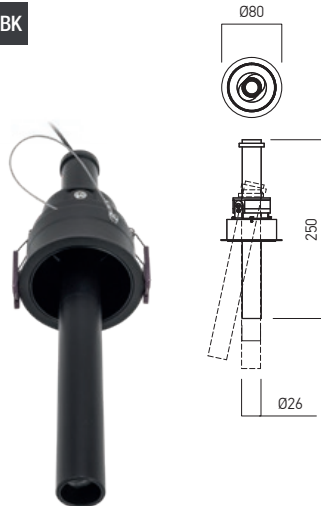

VT03 RECESSED

FINISHING AVAILABLE

MWH MBK