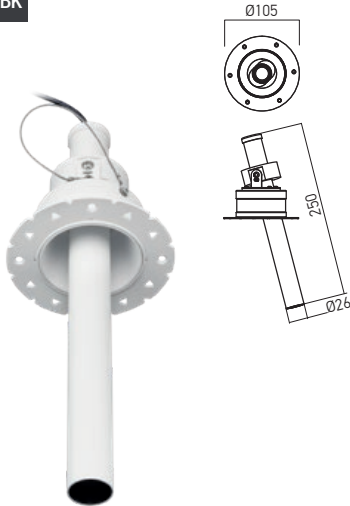

VT01 RECESSED TRIMLESS

FINISHING AVAILABLE

MWH MBK

VT02 RECESSED TRIMLESS

FINISHING AVAILABLE

MWH MBK

Code	Finishing	LED type	Power	Input voltage	Output current / Voltage driver	Driver	LED flux	System flux	CCT	CRI	Optics	Ø	Weight
• VT01UWW MWH	MWH	POWER LED CREE	9W	220-240V AC	700 mA / 6-12V DC	Included	760 lm	662 lm	2700K	90	18°	Ø75mm	0,57 kg
VT01WW MWH	MWH	POWER LED CREE	9W	220-240V AC	700 mA / 6-12V DC	Included	790 lm	679 lm	3000K	90	18°	Ø75mm	0,57 kg
• VT01UWW MBK	MBK	POWER LED CREE	9W	220-240V AC	700 mA / 6-12V DC	Included	760 lm	662 lm	2700K	90	18°	Ø75mm	0,57 kg
VT01WW MBK	MBK	POWER LED CREE	9W	220-240V AC	700 mA / 6-12V DC	Included	790 lm	679 lm	3000K	90	18°	Ø75mm	0,57 kg
• VT02UWW MWH	MWH	POWER LED CREE	9W	220-240V AC	700 mA / 6-12V DC	Included	760 lm	662 lm	2700K	90	18°	Ø75mm	0,64 kg
VT02WW MWH	MWH	POWER LED CREE	9W	220-240V AC	700 mA / 6-12V DC	Included	790 lm	679 lm	3000K	90	18°	Ø75mm	0,64 kg
• VT02UWW MBK	MBK	POWER LED CREE	9W	220-240V AC	700 mA / 6-12V DC	Included	760 lm	662 lm	2700K	90	18°	Ø75mm	0,64 kg
VT02WW MBK	MBK	POWER LED CREE	9W	220-240V AC	700 mA / 6-12V DC	Included	790 lm	679 lm	3000K	90	18°	Ø75mm	0,64 kg