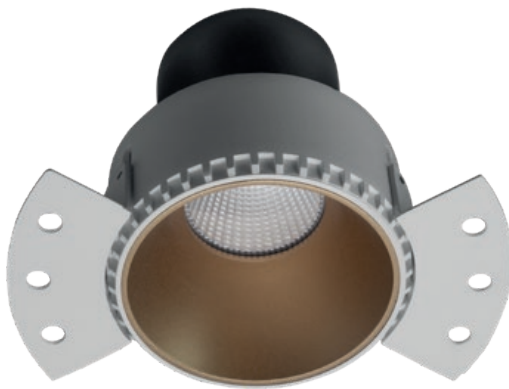

P003 ADJUSTABLE WALL WASHER SPOTS

FINISHING AVAILABLE

Code	Finishing	Bulb type	Socket	Power	Input voltage	Φ	Weight
P003 MWH/MWH	MWH/MWH	PAR16	GU10	1x50W max.	230V AC	Ø72 mm	0,05 kg
P003 MWH/MBK	MWH/MBK	PAR16	GU10	1x50W max.	230V AC	Ø72 mm	0,05 kg
P003 MWH/SGD	MWH/SGD	PAR16	GU10	1x50W max.	230V AC	Ø72 mm	0,05 kg

P006 TRIMLESS SPOTS

FINISHING AVAILABLE

Code	Finishing	Bulb type	Socket	Power	Input voltage	Φ	Weight
P006 MWH/MWH	MWH/MWH	PAR16	GU10	1x50W max.	230V AC	Ø90 mm	0,12 kg
P006 MWH/MBK	MWH/MBK	PAR16	GU10	1x50W max.	230V AC	Ø90 mm	0,12 kg
P006 MWH/SGD	MWH/SGD	PAR16	GU10	1x50W max.	230V AC	Ø90 mm	0,12 kg