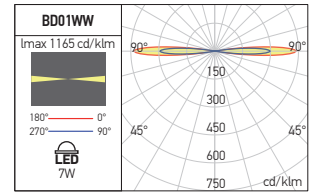

BD01

FINISHING AVAILABLE

MWH **MBK**

Code	Finishing	LED type	Power	Input voltage	Driver	LED flux	System flux	CCT	CRI	Optics	Weight
BD01WW MWH	MWH	POWER LED CREE	7W	220-240V AC	Included	429 lm	286 lm	3000K	80	360°	0,92 kg
BD01WW MBK	MBK	POWER LED CREE	7W	220-240V AC	Included	429 lm	286 lm	3000K	80	360°	0,92 kg