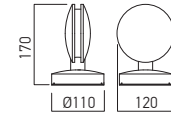

BD01

FINISHING AVAILABLE

MWH **MBK**

Code	Finishing	LED type	Power	Input voltage	Driver	LED flux	System flux	CCT	CRI	Optics	Weight
BD01WW MWH	MWH	POWER LED CREE	7W	220-240V AC	Included	429 lm	286 lm	3000K	80	360°	0,92 kg
BD01WW MBK	MBK	POWER LED CREE	7W	220-240V AC	Included	429 lm	286 lm	3000K	80	360°	0,92 kg