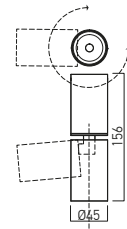

PE03 CEILING

FINISHING AVAILABLE

MWH MBK SGD