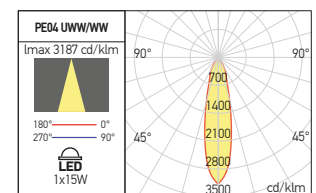

● ORDERED UPON REQUEST / DISPONIBIL DOAR LA COMANDĂ / DISPONIBILE SOLO SU ORDINAZIONE

PE03 CEILING

FINISHING AVAILABLE

MWH MBK SGD

PE04 CEILING

FINISHING AVAILABLE

MWH MBK SGD

Code	Finishing	LED type	Power	Input voltage	Output current /voltage driver	Driver	LED lux	System flux	CCT	CRI	Optics	Weight
PE03UWW MWH	MWH	COB CITIZEN	1x8W	220-240V AC	500 mA / 12-21V DC	Included	860 lm	491 lm	2700K	80	24°	0,28 kg
PE03UWW MBK	MBK	COB CITIZEN	1x8W	220-240V AC	500 mA / 12-21V DC	Included	860 lm	491 lm	2700K	80	24°	0,28 kg
● PE03UWW SGD	SGD	COB CITIZEN	1x8W	220-240V AC	500 mA / 12-21V DC	Included	860 lm	491 lm	2700K	80	24°	0,28 kg
PE03WW MWH	MWH	COB CITIZEN	1x8W	220-240V AC	500 mA / 12-21V DC	Included	890 lm	502 lm	3000K	80	24°	0,28 kg
PE03WW MBK	MBK	COB CITIZEN	1x8W	220-240V AC	500 mA / 12-21V DC	Included	890 lm	502 lm	3000K	80	24°	0,28 kg
PE03WW SGD	SGD	COB CITIZEN	1x8W	220-240V AC	500 mA / 12-21V DC	Included	890 lm	502 lm	3000K	80	24°	0,28 kg
PE04UWW MWH	MWH	COB CITIZEN	1x15W	220-240V AC	350 mA / 30-42V DC	Included	1640 lm	942 lm	2700K	80	24°	0,36 kg
PE04UWW MBK	MBK	COB CITIZEN	1x15W	220-240V AC	350 mA / 30-42V DC	Included	1640 lm	942 lm	2700K	80	24°	0,36 kg
● PE04UWW SGD	SGD	COB CITIZEN	1x15W	220-240V AC	350 mA / 30-42V DC	Included	1640 lm	942 lm	2700K	80	24°	0,36 kg
PE04WW MWH	MWH	COB CITIZEN	1x15W	220-240V AC	350 mA / 30-42V DC	Included	1690 lm	970 lm	3000K	80	24°	0,36 kg
PE04WW MBK	MBK	COB CITIZEN	1x15W	220-240V AC	350 mA / 30-42V DC	Included	1690 lm	970 lm	3000K	80	24°	0,36 kg
PE04WW SGD	SGD	COB CITIZEN	1x15W	220-240V AC	350 mA / 30-42V DC	Included	1690 lm	970 lm	3000K	80	24°	0,36 kg