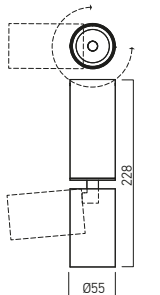

● ORDERED UPON REQUEST / DISPONIBIL DOAR LA COMANDĂ / DISPONIBILE SOLO SU ORDINAZIONE

PE03 CEILING

FINISHING AVAILABLE

MWH MBK SGD

PE04 CEILING

FINISHING AVAILABLE

MWH MBK SGD

Code	Finishing	LED type	Power	Input voltage	Output current /voltage driver	Driver	LED lux	System flux	CCT	CRI	Optics	Weight
PE03UWW MWH	MWH	COB CITIZEN	1x8W	220-240V AC	500 mA / 12-21V DC	Included	860 lm	491 lm	2700K	80	24°	0,28 kg
PE03UWW MBK	MBK	COB CITIZEN	1x8W	220-240V AC	500 mA / 12-21V DC	Included	860 lm	491 lm	2700K	80	24°	0,28 kg
● PE03UWW SGD	SGD	COB CITIZEN	1x8W	220-240V AC	500 mA / 12-21V DC	Included	860 lm	491 lm	2700K	80	24°	0,28 kg
PE03WW MWH	MWH	COB CITIZEN	1x8W	220-240V AC	500 mA / 12-21V DC	Included	890 lm	502 lm	3000K	80	24°	0,28 kg
PE03WW MBK	MBK	COB CITIZEN	1x8W	220-240V AC	500 mA / 12-21V DC	Included	890 lm	502 lm	3000K	80	24°	0,28 kg
PE03WW SGD	SGD	COB CITIZEN	1x8W	220-240V AC	500 mA / 12-21V DC	Included	890 lm	502 lm	3000K	80	24°	0,28 kg
PE04UWW MWH	MWH	COB CITIZEN	1x15W	220-240V AC	350 mA / 30-42V DC	Included	1640 lm	942 lm	2700K	80	24°	0,36 kg
PE04UWW MBK	MBK	COB CITIZEN	1x15W	220-240V AC	350 mA / 30-42V DC	Included	1640 lm	942 lm	2700K	80	24°	0,36 kg
● PE04UWW SGD	SGD	COB CITIZEN	1x15W	220-240V AC	350 mA / 30-42V DC	Included	1640 lm	942 lm	2700K	80	24°	0,36 kg
PE04WW MWH	MWH	COB CITIZEN	1x15W	220-240V AC	350 mA / 30-42V DC	Included	1690 lm	970 lm	3000K	80	24°	0,36 kg
PE04WW MBK	MBK	COB CITIZEN	1x15W	220-240V AC	350 mA / 30-42V DC	Included	1690 lm	970 lm	3000K	80	24°	0,36 kg
PE04WW SGD	SGD	COB CITIZEN	1x15W	220-240V AC	350 mA / 30-42V DC	Included	1690 lm	970 lm	3000K	80	24°	0,36 kg