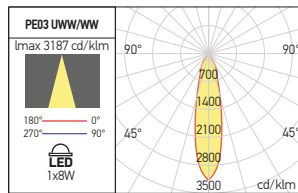

PE03 CEILING

FINISHING AVAILABLE

MWH MBK SGD