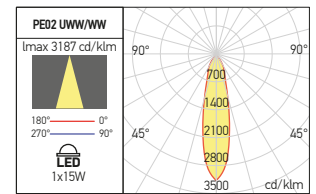

FINISHING AVAILABLE

MWH MBK SGD

Code	Finishing	LED type	Power	Input voltage	Output current /voltage driver	Driver	LED lux	System flux	CCT	CRI	Optics	Ø	Weight
PE01UWW MWH	MWH	COB CITIZEN	1x11W	220-240V AC	500 mA / 12-24V DC	Included	1170 lm	672 lm	2700K	80	24°	Ø45 mm	0,24 kg
PE01UWW MBK	MBK	COB CITIZEN	1x11W	220-240V AC	500 mA / 12-24V DC	Included	1170 lm	672 lm	2700K	80	24°	Ø45 mm	0,24 kg
● PE01UWW SGD	SGD	COB CITIZEN	1x11W	220-240V AC	500 mA / 12-24V DC	Included	1170 lm	672 lm	2700K	80	24°	Ø45 mm	0,24 kg
PE01WW MWH	MWH	COB CITIZEN	1x11W	220-240V AC	500 mA / 12-24V DC	Included	1210 lm	691 lm	3000K	80	24°	Ø45 mm	0,24 kg
PE01WW MBK	MBK	COB CITIZEN	1x11W	220-240V AC	500 mA / 12-24V DC	Included	1210 lm	691 lm	3000K	80	24°	Ø45 mm	0,24 kg
PE01WW SGD	SGD	COB CITIZEN	1x11W	220-240V AC	500 mA / 12-24V DC	Included	1210 lm	691 lm	3000K	80	24°	Ø45 mm	0,24 kg
PE02UWW MWH	MWH	COB CITIZEN	1x15W	220-240V AC	350 mA / 27-42V DC	Included	1640 lm	942 lm	2700K	80	24°	Ø55 mm	0,30 kg
PE02UWW MBK	MBK	COB CITIZEN	1x15W	220-240V AC	350 mA / 27-42V DC	Included	1640 lm	942 lm	2700K	80	24°	Ø55 mm	0,30 kg
● PE02UWW SGD	SGD	COB CITIZEN	1x15W	220-240V AC	350 mA / 27-42V DC	Included	1640 lm	942 lm	2700K	80	24°	Ø55 mm	0,30 kg
PE02WW MWH	MWH	COB CITIZEN	1x15W	220-240V AC	350 mA / 27-42V DC	Included	1690 lm	970 lm	3000K	80	24°	Ø55 mm	0,30 kg
PE02WW MBK	MBK	COB CITIZEN	1x15W	220-240V AC	350 mA / 27-42V DC	Included	1690 lm	970 lm	3000K	80	24°	Ø55 mm	0,30 kg
PE02WW SGD	SGD	COB CITIZEN	1x15W	220-240V AC	350 mA / 27-42V DC	Included	1690 lm	970 lm	3000K	80	24°	Ø55 mm	0,30 kg