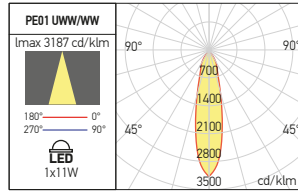

PE02 RECESSED

FINISHING AVAILABLE

MWH MBK SGD