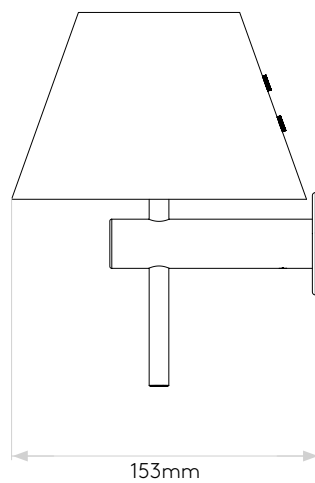

PRODUCT ELEVATIONS

astro

Please note that some dimensions may vary slightly due to manufacturing tolerances, this includes cable entry and fixing holes

Veuillez noter que certaines dimensions peuvent varier légèrement en raison des tolérances de fabrication, y compris l'entrée de câble et les trous de fixation.

Bitte beachten Sie, dass die Maße Fertigungstoleranzen unterliegen und daher in geringem Umfang von der angegebenen Größe abweichen können. Dies gilt auch für Kabeleingänge und Befestigungslöcher.

Si prega notare che possono esserci piccole variazioni in alcune dimensioni dovute alle tolleranze di produzione, queste includono l'ingresso del cavo e i fori di fissaggio.