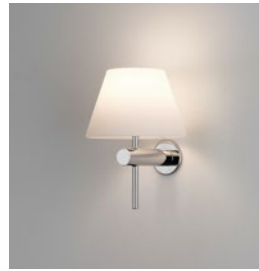

ROMA

astro

GENERAL

| | |
|---------------------------|-----------------------|
| LOCATION: | Bathroom |
| CLASS: | CE (Class II) |
| IP RATING: | IP44 |
| BATHROOM ZONE: | Zone 2, 3 |
| DRIVER REQUIRED: | No |
| INSTALLATION ORIENTATION: | Wall Mount - Vertical |
| MAIN MATERIAL: | Metal - Mild Steel |
| DIMENSIONS (mm): | H:190 W:150 D:153 |
| CUT OUT HOLE (mm): | - |
| RECESS DEPTH (mm): | - |
| FIRE RATING: | - |
| CABLE LENGTH (mm): | - |
| GROSS WEIGHT (kg): | 0.9 |

LAMP

| | |
|--------------------------------|----------------|
| LIGHT SOURCE: | G9 |
| WATTAGE: | 40W |
| LAMP INCLUDED: | No |
| MAXIMUM LAMP LENGTH (mm): | To Be Advised |
| LUMINOUS FLUX (lm): | Lamp Dependent |
| COLOUR TEMP (K): | Lamp Dependent |
| CRI (Ra): | Lamp Dependent |
| MACADAM ELLIPSE: | Lamp Dependent |
| TILT ADJUSTABLE ANGLE (°): | - |
| ROTATION ADJUSTABLE ANGLE (°): | - |
| LIFETIME (hrs): | Lamp Dependent |
| BEAM ANGLE (°): | Lamp Dependent |

ADDITIONAL INFORMATION:

| | |
|--------------------------|--|
| SHADE INCLUDED: | - |
| SHADE/DIFFUSER MATERIAL: | Glass |
| SHADE/DIFFUSER FINISH: | White |
| F MARK: | Suitable for mounting on flammable materials |