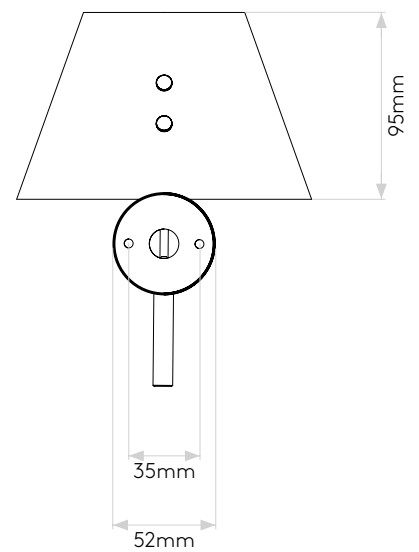

PRODUCT ELEVATIONS

astro

Please note that some dimensions may vary slightly due to manufacturing tolerances, this includes cable entry and fixing holes

Veuillez noter que certaines dimensions peuvent varier légèrement en raison des tolérances de fabrication, y compris l'entrée de câble et les trous de fixation.

Bitte beachten Sie, dass die Maße Fertigungstoleranzen unterliegen und daher in geringem Umfang von der angegebenen Größe abweichen können. Dies gilt auch für Kabeleingänge und Befestigungslöcher.

Si prega notare che possono esserci piccole variazioni in alcune dimensioni dovute alle tolleranze di produzione, queste includono l'ingresso del cavo e i fori di fissaggio.