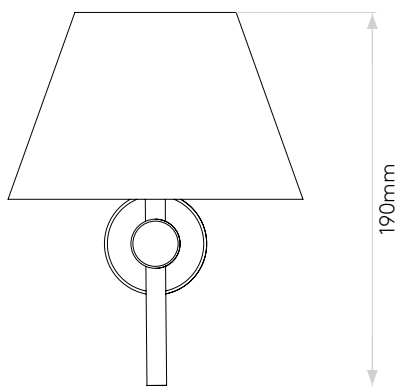

PRODUCT ELEVATIONS

astro

Please note that some dimensions may vary slightly due to manufacturing tolerances, this includes cable entry and fixing holes

Veuillez noter que certaines dimensions peuvent varier légèrement en raison des tolérances de fabrication, y compris l'entrée de câble et les trous de fixation.

Bitte beachten Sie, dass die Maße Fertigungstoleranzen unterliegen und daher in geringem Umfang von der angegebenen Größe abweichen können. Dies gilt auch für Kabeleingänge und Befestigungslöcher.

Si prega notare che possono esserci piccole variazioni in alcune dimensioni dovute alle tolleranze di produzione, queste includono l'ingresso del cavo e i fori di fissaggio.