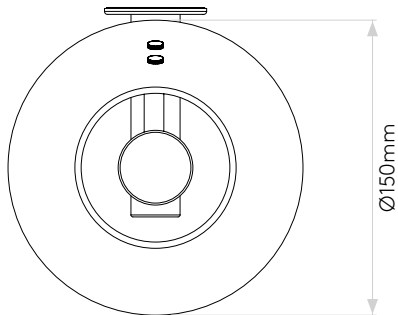

PRODUCT ELEVATIONS

astro

Please note that some dimensions may vary slightly due to manufacturing tolerances, this includes cable entry and fixing holes

Veuillez noter que certaines dimensions peuvent varier légèrement en raison des tolérances de fabrication, y compris l'entrée de câble et les trous de fixation.

Bitte beachten Sie, dass die Maße Fertigungstoleranzen unterliegen und daher in geringem Umfang von der angegebenen Größe abweichen können. Dies gilt auch für Kabeleingänge und Befestigungslöcher.

Si prega notare che possono esserci piccole variazioni in alcune dimensioni dovute alle tolleranze di produzione, queste includono l'ingresso del cavo e i fori di fissaggio.