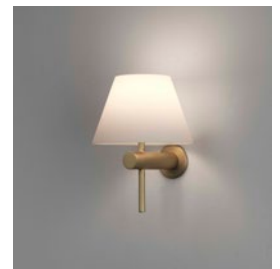

ADDITIONAL INFORMATION:

| | |
|--------------------------|--|
| SHADE INCLUDED: | - |
| SHADE/DIFFUSER MATERIAL: | Glass |
| SHADE/DIFFUSER FINISH: | White |
| F MARK: | Suitable for mounting on flammable materials |

CODE: 1050001
FINISH: POLISHED CHROME

CODE: 1050005
FINISH: MATT NICKEL

CODE: 1050006
FINISH: BRONZE

CODE: 1050007
FINISH: MATT BLACK

CODE: 1050008
FINISH: MATT WHITE

CODE: 1050009
FINISH: MATT GOLD

CODE: 1050010
FINISH: POLISHED COPPER