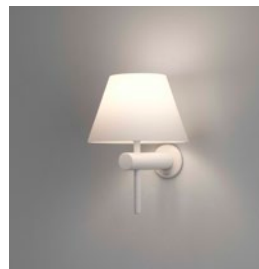

ADDITIONAL INFORMATION:

| | |
|--------------------------|--|
| SHADE INCLUDED: | - |
| SHADE/DIFFUSER MATERIAL: | Glass |
| SHADE/DIFFUSER FINISH: | White |
| F MARK: | Suitable for mounting on flammable materials |

CODE: 1050001
FINISH: POLISHED CHROME

CODE: 1050005
FINISH: MATT NICKEL

CODE: 1050006
FINISH: BRONZE

CODE: 1050007
FINISH: MATT BLACK

CODE: 1050008
FINISH: MATT WHITE

CODE: 1050009
FINISH: MATT GOLD

CODE: 1050010
FINISH: POLISHED COPPER