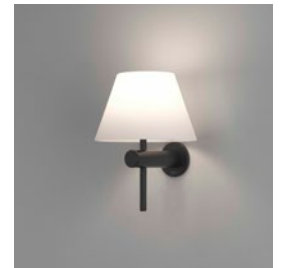

ROMA

astro

GENERAL

LOCATION:	Bathroom
CLASS:	CE (Class II)
IP RATING:	IP44
BATHROOM ZONE:	Zone 2, 3
DRIVER REQUIRED:	No
INSTALLATION ORIENTATION:	Wall Mount - Vertical
MAIN MATERIAL:	Metal - Mild Steel
DIMENSIONS (mm):	H:190 W:150 D:153
CUT OUT HOLE (mm):	-
RECESS DEPTH (mm):	-
FIRE RATING:	-
CABLE LENGTH (mm):	-
GROSS WEIGHT (kg):	0.9

LAMP

LIGHT SOURCE:	G9
WATTAGE:	40W
LAMP INCLUDED:	No
MAXIMUM LAMP LENGTH (mm):	To Be Advised
LUMINOUS FLUX (lm):	Lamp Dependent
COLOUR TEMP (K):	Lamp Dependent
CRI (Ra):	Lamp Dependent
MACADAM ELLIPSE:	Lamp Dependent
TILT ADJUSTABLE ANGLE (°):	-
ROTATION ADJUSTABLE ANGLE (°):	-
LIFETIME (hrs):	Lamp Dependent
BEAM ANGLE (°):	Lamp Dependent

SHADE INCLUDED:	-
SHADE/DIFFUSER MATERIAL:	Glass
SHADE/DIFFUSER FINISH	White
F MARK:	Suitable for mounting on flammable materials

CODE: 1050001
FINISH: POLISHED CHROME

CODE: 1050005
FINISH: MATT NICKEL

CODE: 1050006
FINISH: BRONZE