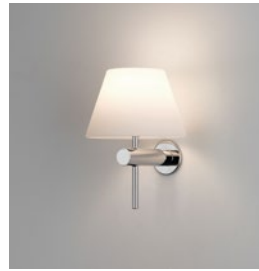

ROMA

astro

GENERAL

LOCATION:	Bathroom
CLASS:	CE (Class II)
IP RATING:	IP44
BATHROOM ZONE:	Zone 2, 3
DRIVER REQUIRED:	No
INSTALLATION ORIENTATION:	Wall Mount - Vertical
MAIN MATERIAL:	Metal - Mild Steel
DIMENSIONS (mm):	H:190 W:150 D:153
CUT OUT HOLE (mm):	-
RECESS DEPTH (mm):	-
FIRE RATING:	-
CABLE LENGTH (mm):	-
GROSS WEIGHT (kg):	0.9

LAMP

LIGHT SOURCE:	G9
WATTAGE:	40W
LAMP INCLUDED:	No
MAXIMUM LAMP LENGTH (mm):	To Be Advised
LUMINOUS FLUX (lm):	Lamp Dependent
COLOUR TEMP (K):	Lamp Dependent
CRI (Ra):	Lamp Dependent
MACADAM ELLIPSE:	Lamp Dependent
TILT ADJUSTABLE ANGLE (°):	-
ROTATION ADJUSTABLE ANGLE (°):	-
LIFETIME (hrs):	Lamp Dependent
BEAM ANGLE (°):	Lamp Dependent

SHADE INCLUDED:	-
SHADE/DIFFUSER MATERIAL:	Glass
SHADE/DIFFUSER FINISH	White
F MARK:	Suitable for mounting on flammable materials

CODE: 1050001
FINISH: POLISHED CHROME

CODE: 1050005
FINISH: MATT NICKEL

CODE: 1050006
FINISH: BRONZE