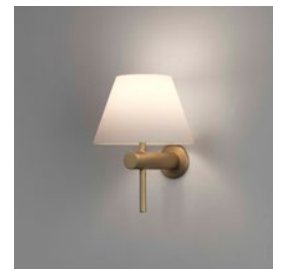

ROMA

astro

GENERAL

LOCATION:	Bathroom
CLASS:	CE (Class II)
IP RATING:	IP44
BATHROOM ZONE:	Zone 2, 3
DRIVER REQUIRED:	No
INSTALLATION ORIENTATION:	Wall Mount - Vertical
MAIN MATERIAL:	Metal - Mild Steel
DIMENSIONS (mm):	H:190 W:150 D:153
CUT OUT HOLE (mm):	-
RECESS DEPTH (mm):	-
FIRE RATING:	-
CABLE LENGTH (mm):	-
GROSS WEIGHT (kg):	0.9

LAMP

LIGHT SOURCE:	G9
WATTAGE:	40W
LAMP INCLUDED:	No
MAXIMUM LAMP LENGTH (mm):	To Be Advised
LUMINOUS FLUX (lm):	Lamp Dependent
COLOUR TEMP (K):	Lamp Dependent
CRI (Ra):	Lamp Dependent
MACADAM ELLIPSE:	Lamp Dependent
TILT ADJUSTABLE ANGLE (°):	-
ROTATION ADJUSTABLE ANGLE (°):	-
LIFETIME (hrs):	Lamp Dependent
BEAM ANGLE (°):	Lamp Dependent

SHADE INCLUDED:	-
SHADE/DIFFUSER MATERIAL:	Glass
SHADE/DIFFUSER FINISH	White
F MARK:	Suitable for mounting on flammable materials

CODE: 1050001
FINISH: POLISHED CHROME

CODE: 1050005
FINISH: MATT NICKEL

CODE: 1050006
FINISH: BRONZE

CODE: 1050007
FINISH: MATT BLACK

CODE: 1050008
FINISH: MATT WHITE

CODE: 1050009
FINISH: MATT GOLD

CODE: 1050010
FINISH: POLISHED COPPER

TO MAINTAIN THIS PRODUCT TO ITS BEST CONDITION, PLEASE VIEW OUR CARE AND CLEANING GUIDE ON THE SUPPORT SECTION OF THE ASTRO WEBSITE.