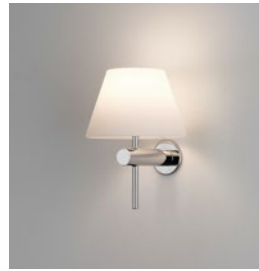

## LAMP

LIGHT SOURCE:	G9
WATTAGE:	40W
LAMP INCLUDED:	No
MAXIMUM LAMP LENGTH (mm):	To Be Advised
LUMINOUS FLUX (lm):	Lamp Dependent
COLOUR TEMP (K):	Lamp Dependent
CRI (Ra):	Lamp Dependent
MACADAM ELLIPSE:	Lamp Dependent
TILT ADJUSTABLE ANGLE (°):	-
ROTATION ADJUSTABLE ANGLE (°):	-
LIFETIME (hrs):	Lamp Dependent
BEAM ANGLE (°):	Lamp Dependent

## ADDITIONAL INFORMATION:

SHADE INCLUDED:	-
SHADE/DIFFUSER MATERIAL:	Glass
SHADE/DIFFUSER FINISH:	White
F MARK:	Suitable for mounting on flammable materials

CODE: 1050001  
FINISH: POLISHED CHROME

CODE: 1050005  
FINISH: MATT NICKEL