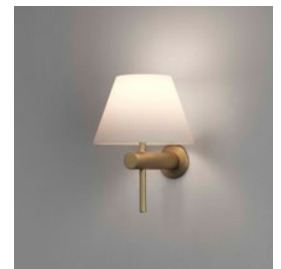

CODE: 1050009
FINISH: MATT GOLD