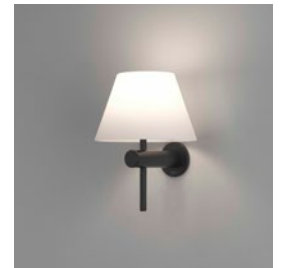

CODE: 1050007
FINISH: MATT BLACK