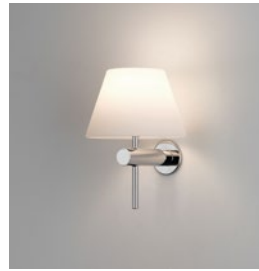

ROMA

astro

GENERAL

LOCATION:	Bathroom
CLASS:	CE (Class II)
IP RATING:	IP44
BATHROOM ZONE:	Zone 2, 3
DRIVER REQUIRED:	No
INSTALLATION ORIENTATION:	Wall Mount - Vertical
MAIN MATERIAL:	Metal - Mild Steel
DIMENSIONS (mm):	H:190 W:150 D:153
CUT OUT HOLE (mm):	-
RECESS DEPTH (mm):	-
FIRE RATING:	-
CABLE LENGTH (mm):	-
GROSS WEIGHT (kg):	0.9

LAMP

LIGHT SOURCE:	G9
WATTAGE:	40W
LAMP INCLUDED:	No
MAXIMUM LAMP LENGTH (mm):	To Be Advised
LUMINOUS FLUX (lm):	Lamp Dependent
COLOUR TEMP (K):	Lamp Dependent
CRI (Ra):	Lamp Dependent
MACADAM ELLIPSE:	Lamp Dependent
TILT ADJUSTABLE ANGLE (°):	-
ROTATION ADJUSTABLE ANGLE (°):	-
LIFETIME (hrs):	Lamp Dependent
BEAM ANGLE (°):	Lamp Dependent

SHADE INCLUDED:	-
SHADE/DIFFUSER MATERIAL:	Glass
SHADE/DIFFUSER FINISH:	White
F MARK:	Suitable for mounting on flammable materials

CODE: 1050001
FINISH: POLISHED CHROME

CODE: 1050005
FINISH: MATT NICKEL