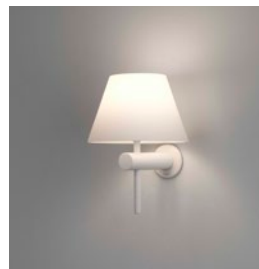

CODE: 1050008
FINISH: MATT WHITE