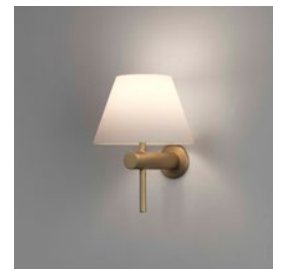

ROMA

astro

GENERAL

LOCATION:	Bathroom
CLASS:	CE (Class II)
IP RATING:	IP44
BATHROOM ZONE:	Zone 2, 3
DRIVER REQUIRED:	No
INSTALLATION ORIENTATION:	Wall Mount - Vertical
MAIN MATERIAL:	Metal - Mild Steel
DIMENSIONS (mm):	H:190 W:150 D:153
CUT OUT HOLE (mm):	-
RECESS DEPTH (mm):	-
FIRE RATING:	-
CABLE LENGTH (mm):	-
GROSS WEIGHT (kg):	0.9

LAMP

LIGHT SOURCE:	G9
WATTAGE:	40W
LAMP INCLUDED:	No
MAXIMUM LAMP LENGTH (mm):	To Be Advised
LUMINOUS FLUX (lm):	Lamp Dependent
COLOUR TEMP (K):	Lamp Dependent
CRI (Ra):	Lamp Dependent
MACADAM ELLIPSE:	Lamp Dependent
TILT ADJUSTABLE ANGLE (°):	-
ROTATION ADJUSTABLE ANGLE (°):	-
LIFETIME (hrs):	Lamp Dependent
BEAM ANGLE (°):	Lamp Dependent

SHADE INCLUDED:	-
SHADE/DIFFUSER MATERIAL:	Glass
SHADE/DIFFUSER FINISH:	White
F MARK:	Suitable for mounting on flammable materials

CODE: 1050001
FINISH: POLISHED CHROME

CODE: 1050005
FINISH: MATT NICKEL

CODE: 1050006
FINISH: BRONZE

CODE: 1050007
FINISH: MATT BLACK

CODE: 1050008
FINISH: MATT WHITE

CODE: 1050009
FINISH: MATT GOLD

CODE: 1050010
FINISH: POLISHED COPPER

TO MAINTAIN THIS PRODUCT TO ITS BEST CONDITION, PLEASE VIEW OUR CARE AND CLEANING GUIDE ON THE SUPPORT SECTION OF THE ASTRO WEBSITE.