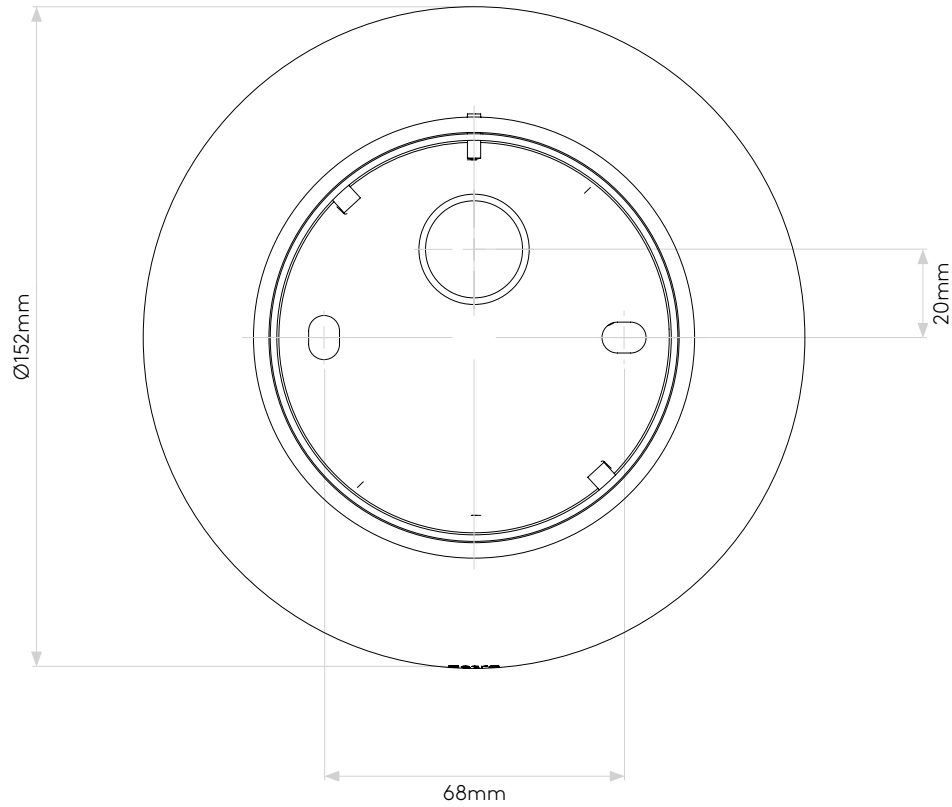

ALTEA 150 LED

astro

GENERAL

CLASS:	CE (Class 2)
IP RATING:	IP44
BATHROOM ZONE:	Zone 2, 3
VOLTAGE:	Mains 230V
INSTALLATION ORIENTATION:	Wall mount / Ceiling mount
MAIN MATERIAL:	Metal - Aluminium
DIMENSIONS:	H: 66mm Ø: 152mm
CUT OUT HOLE:	Not applicable
RECESS DEPTH:	Not applicable
FIRE RATING:	Not applicable
CABLE LENGTH:	Not applicable
GROSS WEIGHT:	0.892Kg

LAMP

LIGHT SOURCE:	LED MODULE
MAXIMUM WATTAGE:	8.18W
LAMP INCLUDED:	Yes (Integral)
MAXIMUM LAMP LENGTH:	Not applicable
LUMINOUS FLUX:	346 Lm
COLOUR TEMP:	2700K
CRI:	80
R9:	To be advised
MACADAM ELLIPSE:	3-step
TILT ADJUSTABLE ANGLE:	Not applicable
ROTATION ADJUSTABLE ANGLE:	Not applicable
AVERAGE LIFESPAN:	40,000hrs
L70:	To be advised
BEAM ANGLE:	Not applicable

ADDITIONAL INFORMATION:

SHADE INCLUDED:	-
SHADE/DIFFUSER MATERIAL:	Polycarbonate
SHADE/DIFFUSER FINISH	Natural
F MARK:	-

CODE: 8013
 SKU: 1133004
 FINISH: POLISHED CHROME

PRODUCT ELEVATIONS

astro

Please note that some dimensions may vary slightly due to manufacturing tolerances, this includes cable entry and fixing holes

Veuillez noter que certaines dimensions peuvent varier légèrement en raison des tolérances de fabrication, y compris l'entrée de câble et les trous de fixation.

Bitte beachten Sie, dass die Maße Fertigungstoleranzen unterliegen und daher in geringem Umfang von der angegebenen Größe abweichen können. Dies gilt auch für Kabeingänge und Befestigungslöcher.