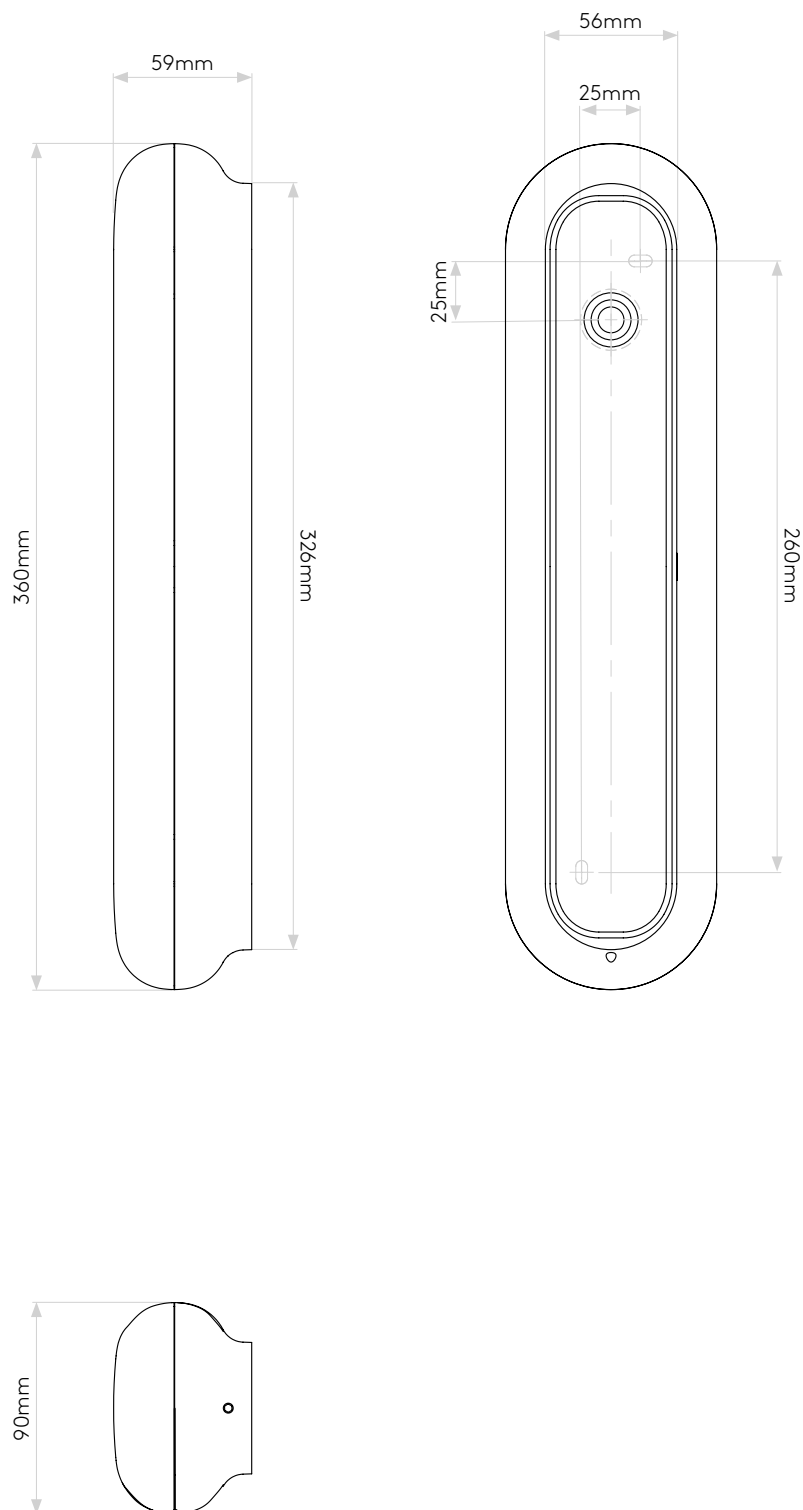

## GENERAL

CLASS:	CE (Class 2)
IP RATING:	IP44
BATHROOM ZONE:	Zone 2, 3
VOLTAGE:	Mains 230V
INSTALLATION ORIENTATION:	Wall mount
MAIN MATERIAL:	Metal - Zinc
DIMENSIONS:	H: 360mm W: 90mm D: 59mm
CUT OUT HOLE:	Not applicable
RECESS DEPTH:	Not applicable
FIRE RATING:	Not applicable
CABLE LENGTH:	Not applicable
GROSS WEIGHT:	1.86Kg

## LAMP

LIGHT SOURCE:	LED STRIP
MAXIMUM WATTAGE:	15.6W
LAMP INCLUDED:	Yes (Integral)
MAXIMUM LAMP LENGTH:	Not Applicable
LUMINOUS FLUX:	649.92 lm
COLOUR TEMP:	3000K
CRI:	80
R9:	3.3
MACADAM ELLIPSE:	+/-100K
TILT ADJUSTABLE ANGLE:	Not applicable
ROTATION ADJUSTABLE ANGLE:	Not applicable
AVERAGE LIFESPAN:	50,000hrs
L70:	To be advised
BEAM ANGLE:	Not applicable

## PRODUCT ELEVATIONS

astro

Please note that some dimensions may vary slightly due to manufacturing tolerances, this includes cable entry and fixing holes

Veuillez noter que certaines dimensions peuvent varier légèrement en raison des tolérances de fabrication, y compris l'entrée de câble et les trous de fixation.