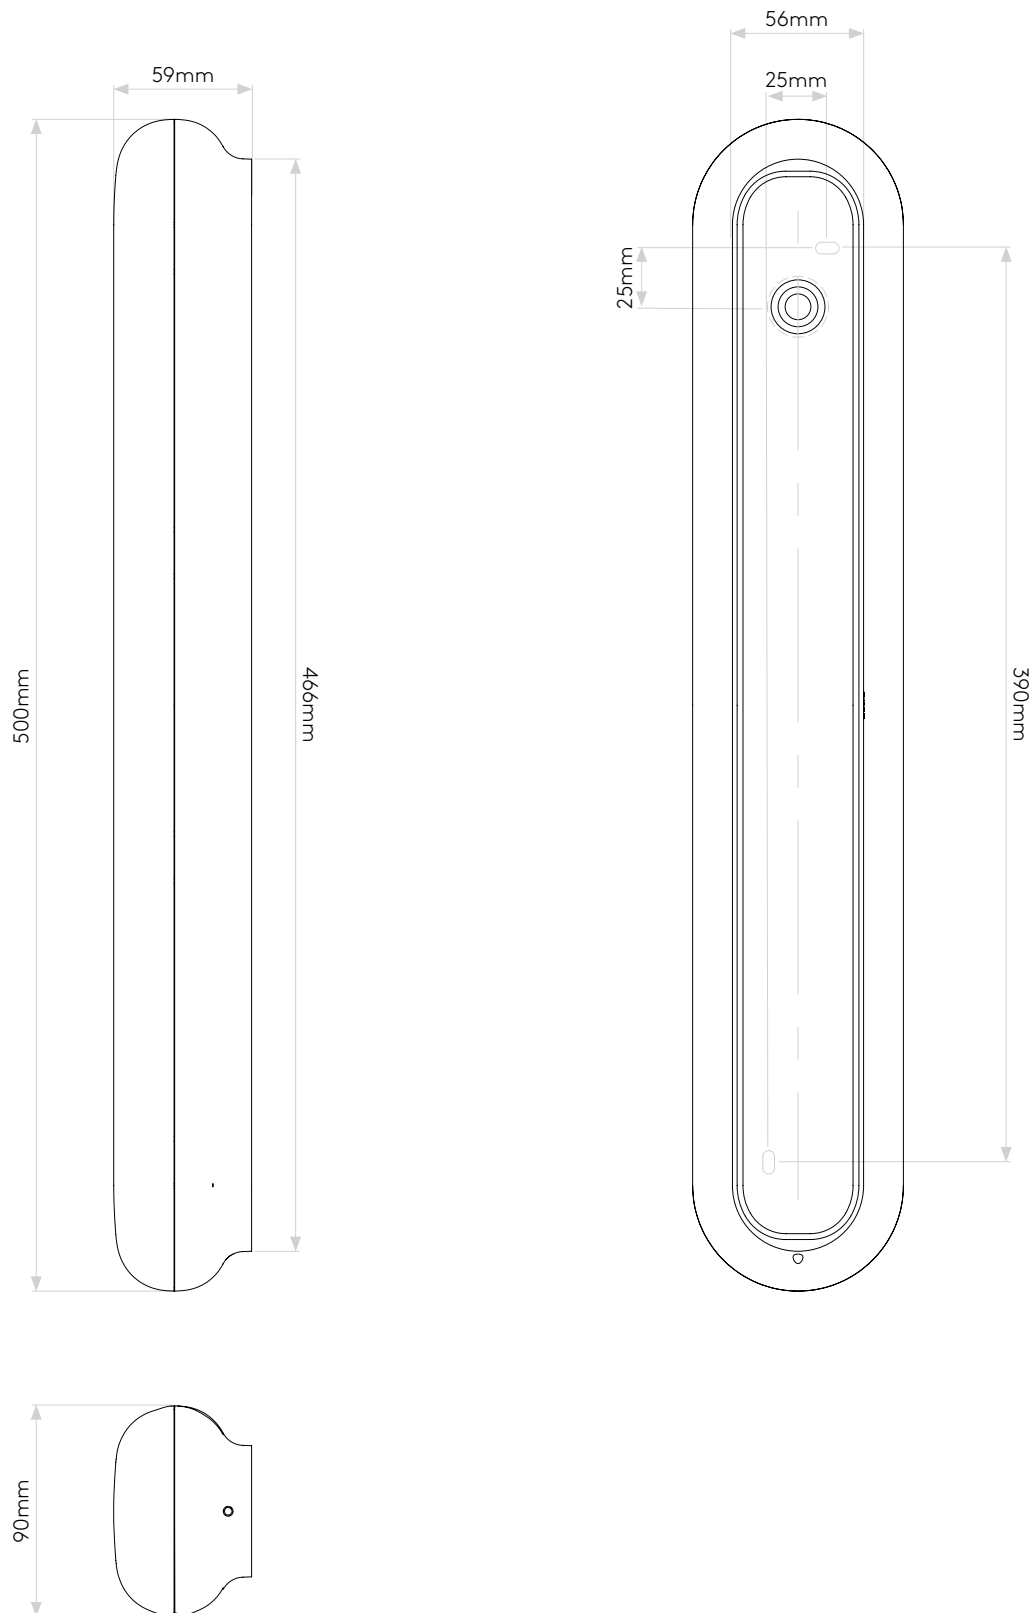

ALTEA 500 LED

astro

GENERAL

CLASS:	CE (Class 2)
IP RATING:	IP44
BATHROOM ZONE:	Zone 2, 3
VOLTAGE:	Mains 230V
INSTALLATION ORIENTATION:	Wall mount
MAIN MATERIAL:	Metal - Zinc
DIMENSIONS:	H: 500mm W: 90mm D: 59mm
CUT OUT HOLE:	Not applicable
RECESS DEPTH:	Not applicable
FIRE RATING:	Not applicable
CABLE LENGTH:	Not applicable
GROSS WEIGHT:	1.86Kg

LAMP

LIGHT SOURCE:	LED STRIP
MAXIMUM WATTAGE:	20.3W
LAMP INCLUDED:	Yes (Integral)
MAXIMUM LAMP LENGTH:	Not Applicable
LUMINOUS FLUX:	858 lm
COLOUR TEMP:	3000K
CRI:	80
R9:	7.0
MACADAM ELLIPSE:	+/-100K
TILT ADJUSTABLE ANGLE:	Not applicable
ROTATION ADJUSTABLE ANGLE:	Not applicable
AVERAGE LIFESPAN:	50,000hrs
L70:	Not applicable
BEAM ANGLE:	Not applicable

ADDITIONAL INFORMATION:

SHADE INCLUDED:	-
SHADE/DIFFUSER MATERIAL:	Polycarbonate
SHADE/DIFFUSER FINISH	Natural
F MARK:	Suitable for mounting on flammable materials

CODE 8015
SKU 1133006
FINISH POLISHED CHROME

PRODUCT ELEVATIONS

astro

Please note that some dimensions may vary slightly due to manufacturing tolerances, this includes cable entry and fixing holes

Veuillez noter que certaines dimensions peuvent varier légèrement en raison des tolérances de fabrication, y compris l'entrée de câble et les trous de fixation.