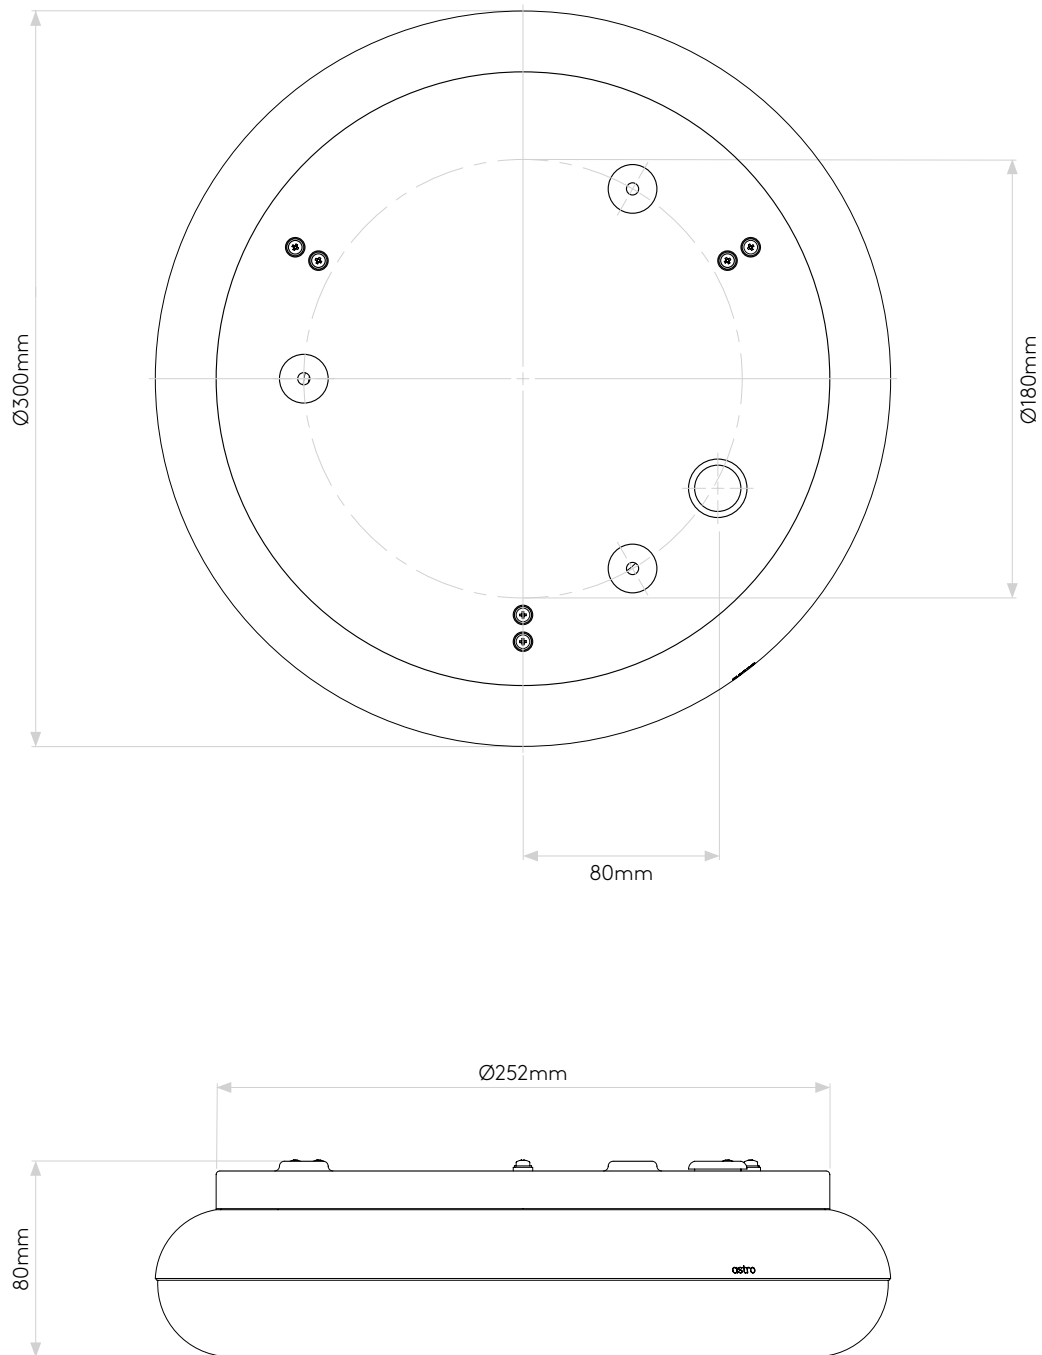

## LAMP

LIGHT SOURCE:	LED MODULE
MAXIMUM WATTAGE:	15.6W
LAMP INCLUDED:	Yes (Integral)
MAXIMUM LAMP LENGTH:	Not Applicable
LUMINOUS FLUX:	673 lm
COLOUR TEMP:	2700K
CRI:	>80
R9:	10
MACADAM ELLIPSE:	6-step
TILT ADJUSTABLE ANGLE:	Not applicable
ROTATION ADJUSTABLE ANGLE:	Not applicable
AVERAGE LIFESPAN:	20,000hrs
L70:	To be advised
BEAM ANGLE:	Not applicable

## PRODUCT ELEVATIONS

astro

Please note that some dimensions may vary slightly due to manufacturing tolerances, this includes cable entry and fixing holes

Veuillez noter que certaines dimensions peuvent varier légèrement en raison des tolérances de fabrication, y compris l'entrée de câble et les trous de fixation.