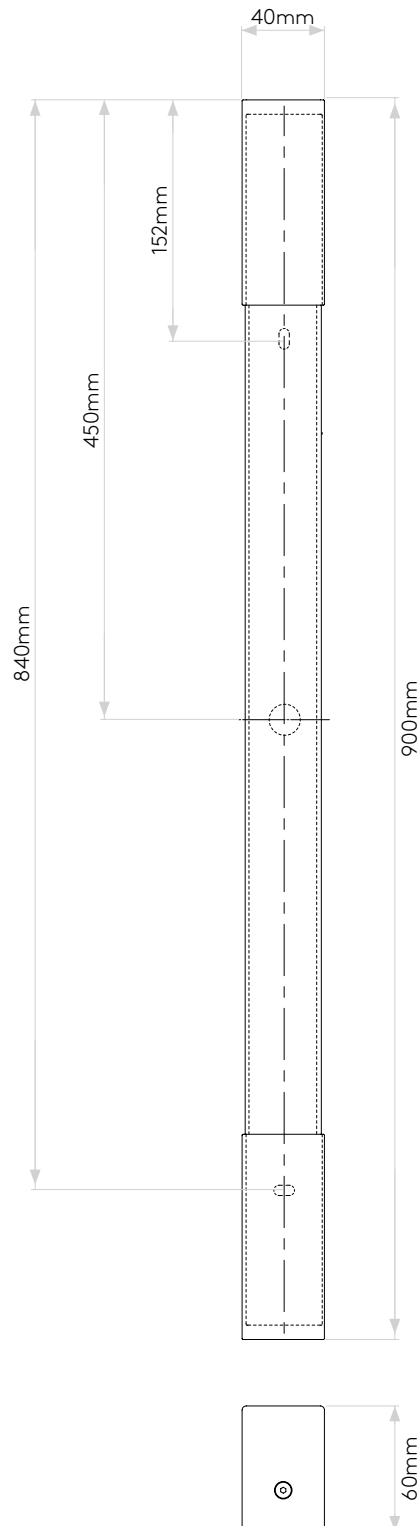

ROMANO 900 (HIGH OUTPUT)

astro

GENERAL

LOCATION:	Bathroom
CLASS:	CE (Class II)
IP RATING:	IP44
BATHROOM ZONE:	Zone 2, 3
DRIVER REQUIRED:	No
INSTALLATION ORIENTATION:	Wall Mount
MAIN MATERIAL:	Metal - Aluminium
DIMENSIONS (mm):	H: 900 W: 40 D: 60
CUT OUT HOLE (mm):	-
RECESS DEPTH (mm):	-
FIRE RATING:	-
CABLE LENGTH (mm):	-
GROSS WEIGHT (kg):	1.82

LAMP

LIGHT SOURCE:	T5 High Output
WATTAGE:	39W
LAMP INCLUDED:	No
MAXIMUM LAMP LENGTH (mm):	-
LUMINOUS FLUX (lm):	1014
COLOUR TEMP (K):	To Be Advised
CRI (Ra):	To Be Advised
MACADAM ELLIPSE:	-
TILT ADJUSTABLE ANGLE (°):	-
ROTATION ADJUSTABLE ANGLE (°):	-
LIFETIME (hrs):	12000
BEAM ANGLE (°):	-

PRODUCT ELEVATIONS

astro

Please note that some dimensions may vary slightly due to manufacturing tolerances, this includes cable entry and fixing holes

Veillez noter que certaines dimensions peuvent varier légèrement en raison des tolérances de fabrication, y compris l'entrée de câble et les trous de fixation.

Bitte beachten Sie, dass die Maße Fertigungstoleranzen unterliegen und daher in geringem Umfang von der angegebenen Größe abweichen können. Dies gilt auch für Kabeleingänge und Befestigungslöcher.

Si prega notare che possono esserci piccole variazioni in alcune dimensioni dovute alle tolleranze di produzione, queste includono l'ingresso del cavo e i fori di fissaggio.