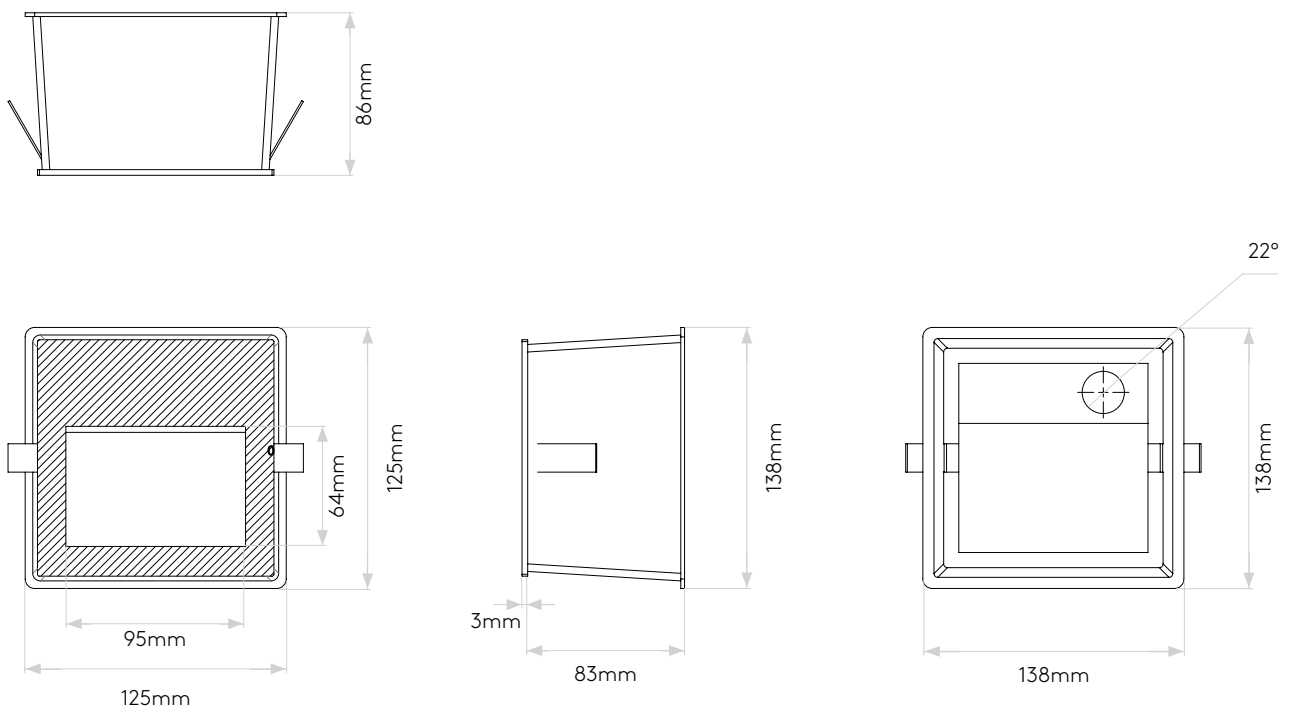

TECLA LED

astro

GENERAL

LOCATION:	Exterior
CLASS:	CE (Class II)
IP RATING:	IP44
BATHROOM ZONE:	Zone 2, 3
DRIVER REQUIRED:	No
INSTALLATION ORIENTATION:	Wall Mount - Vertical
MAIN MATERIAL:	Metal - Aluminium
DIMENSIONS (mm):	H: 125 W: 125 D: 86
CUT OUT HOLE (mm):	Location Dependent-Please Refer To Instructions
RECESS DEPTH (mm):	Location Dependent-Please Refer To Instructions
FIRE RATING:	-
CABLE LENGTH (mm):	-
GROSS WEIGHT (kg):	0.46

PRODUCT ELEVATIONS

astro

Tecla without wall box

Tecla with wall box

Please note that some dimensions may vary slightly due to manufacturing tolerances, this includes cable entry and fixing holes

Veillez noter que certaines dimensions peuvent varier légèrement en raison des tolérances de fabrication, y compris l'entrée de câble et les trous de fixation.