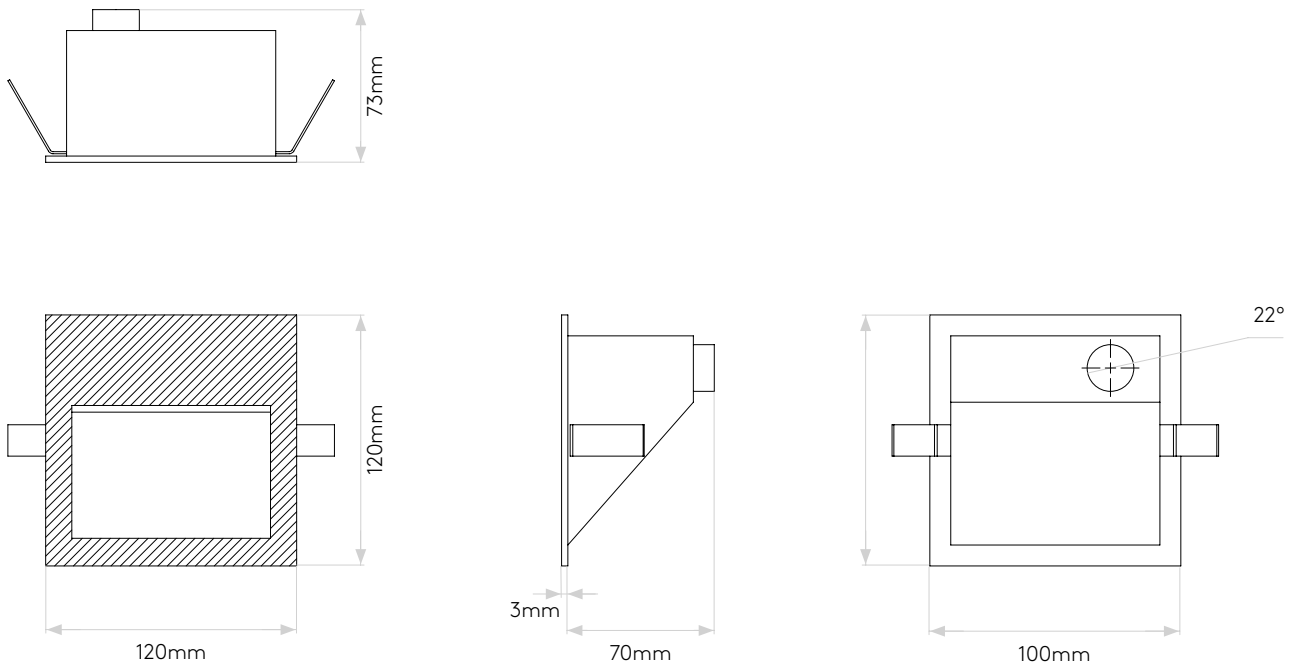

PRODUCT ELEVATIONS

astro

Tecla without wall box