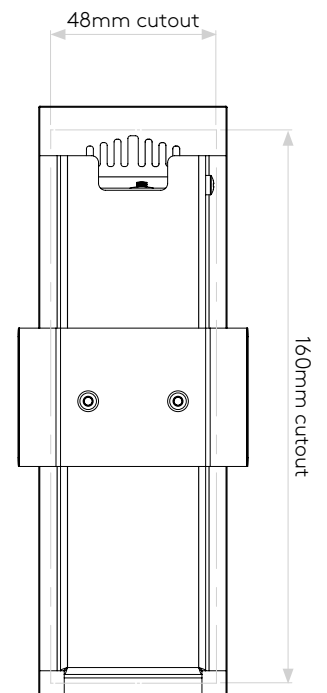

BORG0 55

astro

GENERAL

CLASS:	CE (Class 3)
IP RATING:	IP20
BATHROOM ZONE:	Zone 3
VOLTAGE:	Constant Current 700mA
INSTALLATION ORIENTATION:	Wall mount - vertical
MAIN MATERIAL:	Metal - Mild steel
DIMENSIONS:	H: 170mm W: 55mm D: 45mm
CUT OUT HOLE:	L: 160mm W: 48mm
RECESS DEPTH:	42mm
FIRE RATING:	Not applicable
CABLE LENGTH:	Not applicable
GROSS WEIGHT:	0.52Kg

PRODUCT ELEVATIONS

astro

Please note that some dimensions may vary slightly due to manufacturing tolerances, this includes cable entry and fixing holes

Veillez noter que certaines dimensions peuvent varier légèrement en raison des tolérances de fabrication, y compris l'entrée de câble et les trous de fixation.