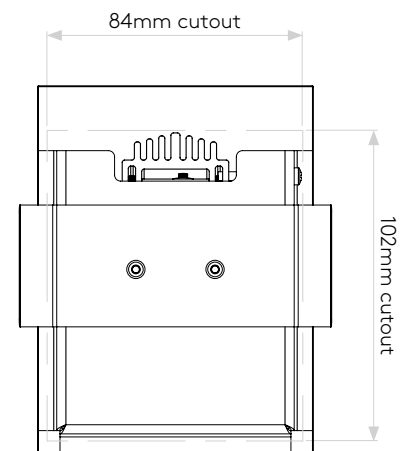

BORG0 90

astro

GENERAL

CLASS:	CE (Class 3)
IP RATING:	IP20
BATHROOM ZONE:	Zone 3
VOLTAGE:	Constant Current 700mA
INSTALLATION ORIENTATION:	Wall mount - vertical
MAIN MATERIAL:	Metal - Mild steel
DIMENSIONS:	H: 120mm W: 90mm D: 45mm
CUT OUT HOLE:	L: 102mm W: 84mm
RECESS DEPTH:	42mm
FIRE RATING:	Not applicable
CABLE LENGTH:	1000mm
GROSS WEIGHT:	0.50Kg

PRODUCT ELEVATIONS

astro

Please note that some dimensions may vary slightly due to manufacturing tolerances, this includes cable entry and fixing holes

Veillez noter que certaines dimensions peuvent varier légèrement en raison des tolérances de fabrication, y compris l'entrée de câble et les trous de fixation.