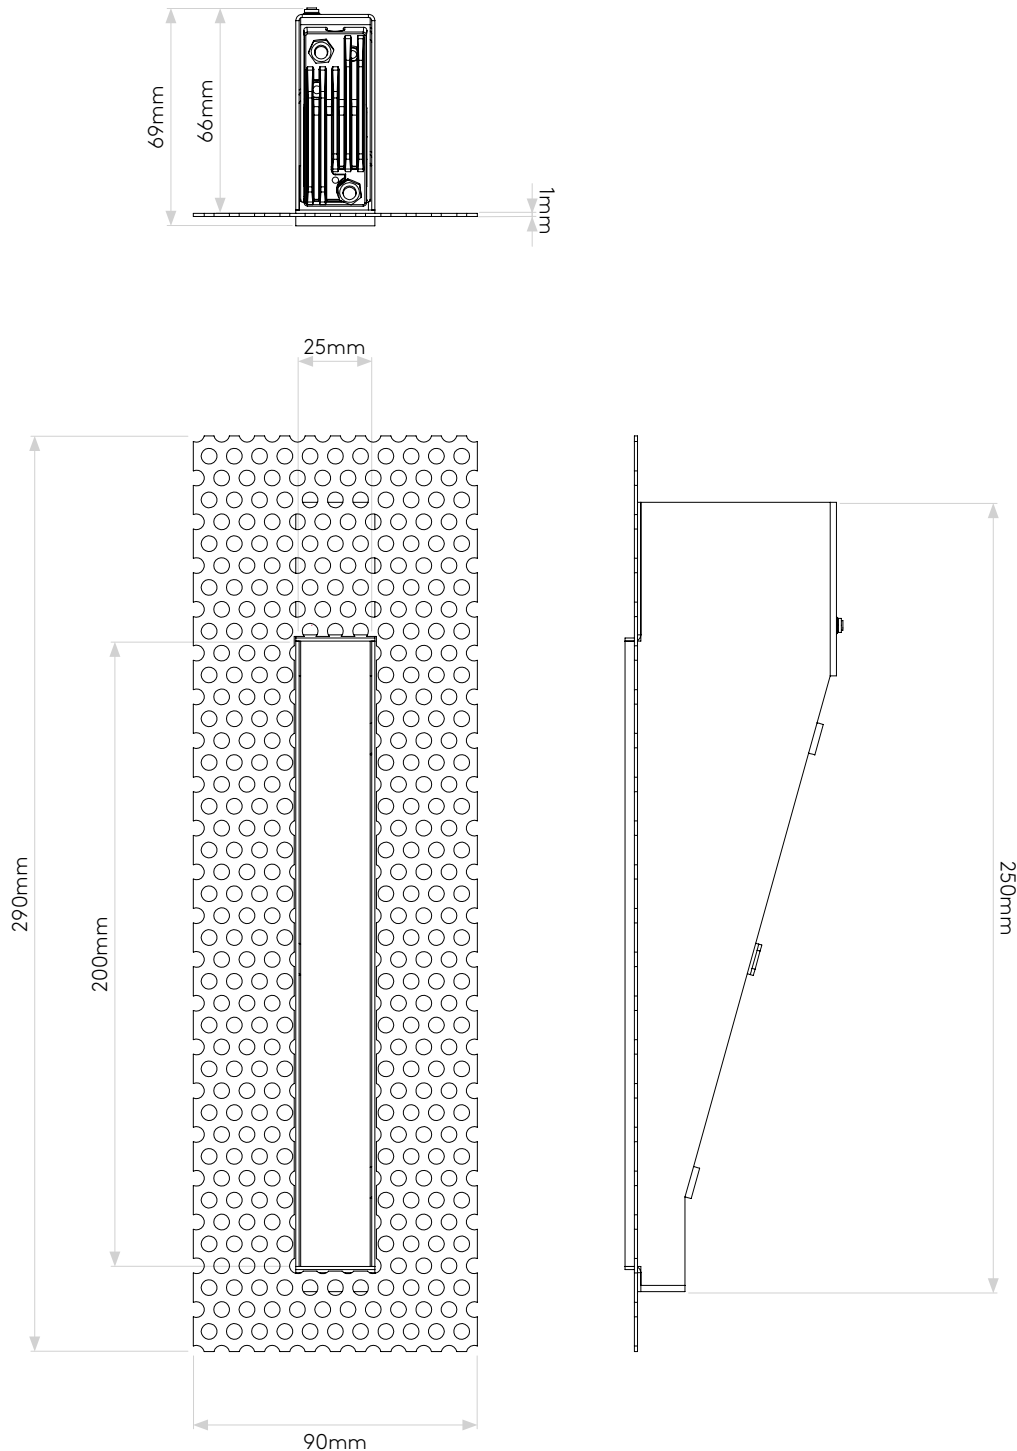

LAMP

LIGHT SOURCE:	HIGH POWER LED
MAXIMUM WATTAGE:	2W
LAMP INCLUDED:	Yes (Integral)
MAXIMUM LAMP LENGTH:	Not applicable
LUMINOUS FLUX:	56lm
COLOUR TEMP:	3000K
CRI:	90
R9:	10.9
MACADAM ELLIPSE:	3-Step
TILT ADJUSTABLE ANGLE:	Not applicable
ROTATION ADJUSTABLE ANGLE:	Not applicable
AVERAGE LIFESPAN:	60,000hrs
L70:	>60,000hrs
BEAM ANGLE:	Not applicable

ADDITIONAL INFORMATION

SHADE INCLUDED:	Not applicable
SHADE MATERIAL:	Not applicable
OTHER:	Product tested with 1836 - LED Driver

CODE: 7567
SKU: 1212038
FINISH: MATT WHITE

PRODUCT ELEVATIONS

astro

Please note that some dimensions may vary slightly due to manufacturing tolerances, this includes cable entry and fixing holes

Veuillez noter que certaines dimensions peuvent varier légèrement en raison des tolérances de fabrication, y compris l'entrée de câble et les trous de fixation.

Bitte beachten Sie, dass die Maße Fertigungstoleranzen unterliegen und daher in geringem Umfang von der angegebenen Größe abweichen können. Dies gilt auch für Kabeleingänge und Befestigungslöcher.

Si prega notare che possono esserci piccole variazioni in alcune dimensioni dovute alle tolleranze di produzione, queste includono l'ingresso del cavo e i fori di fissaggio.