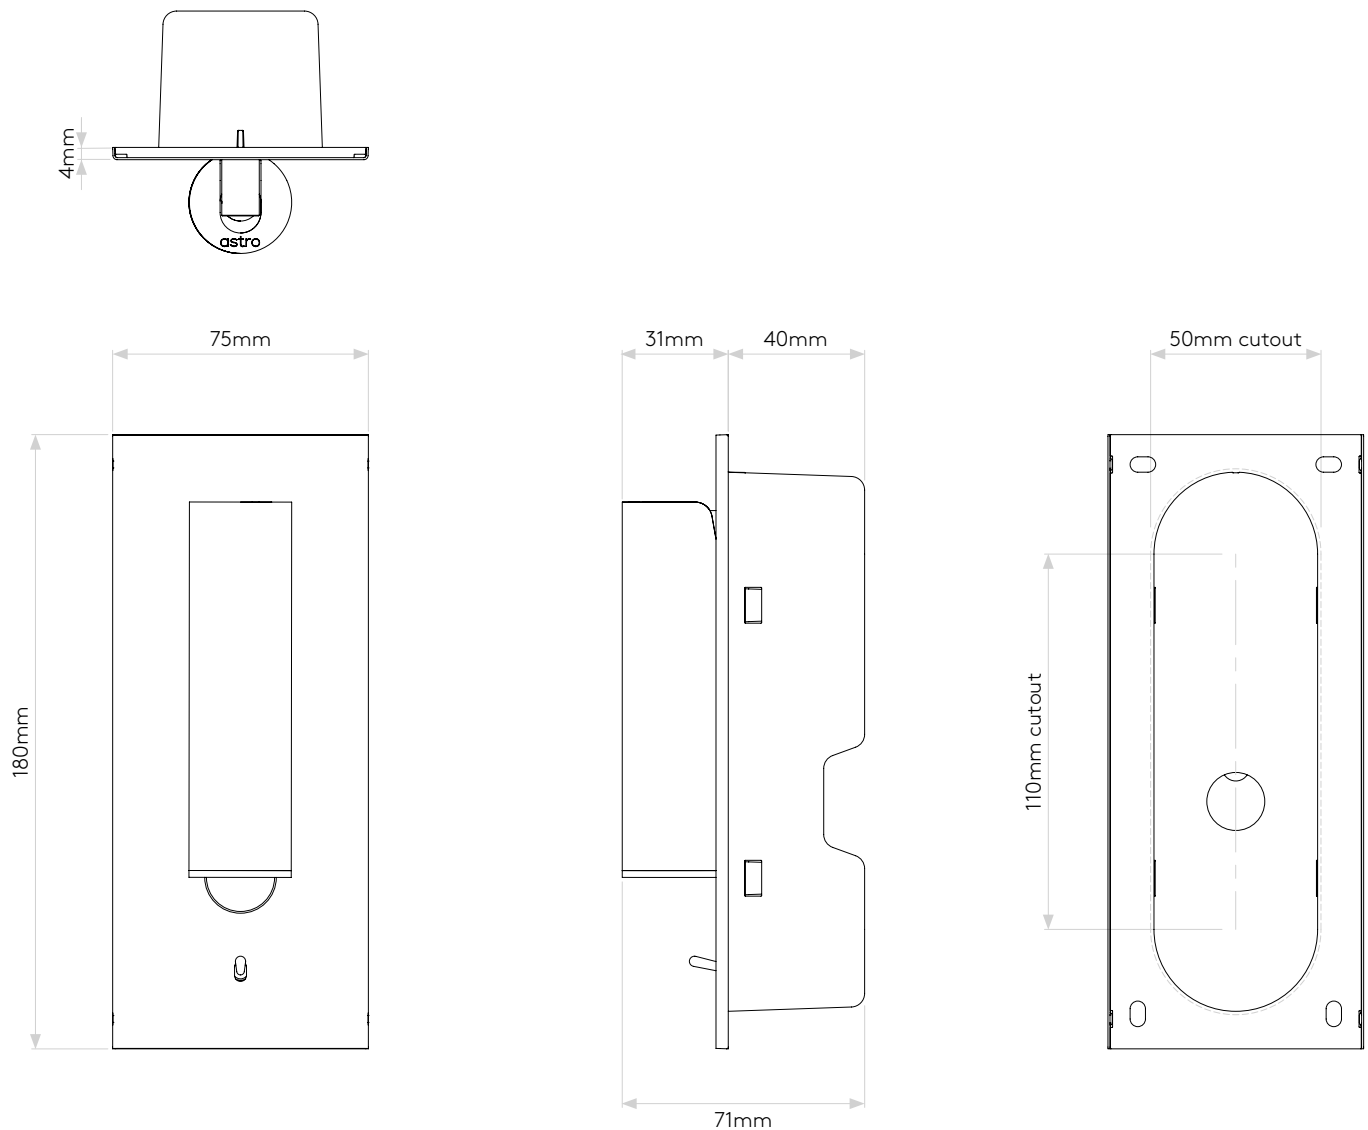

PRODUCT ELEVATIONS

astro

Please note that some dimensions may vary slightly due to manufacturing tolerances, this includes cable entry and fixing holes

Veuillez noter que certaines dimensions peuvent varier légèrement en raison des tolérances de fabrication, y compris l'entrée de câble et les trous de fixation.

Bitte beachten Sie, dass die Maße Fertigungstoleranzen unterliegen und daher in geringem Umfang von der angegebenen Größe abweichen können. Dies gilt auch für Kabeleingänge und Befestigungslöcher.

Si prega notare che possono esserci piccole variazioni in alcune dimensioni dovute alle tolleranze di produzione, queste includono l'ingresso del cavo e i fori di fissaggio.