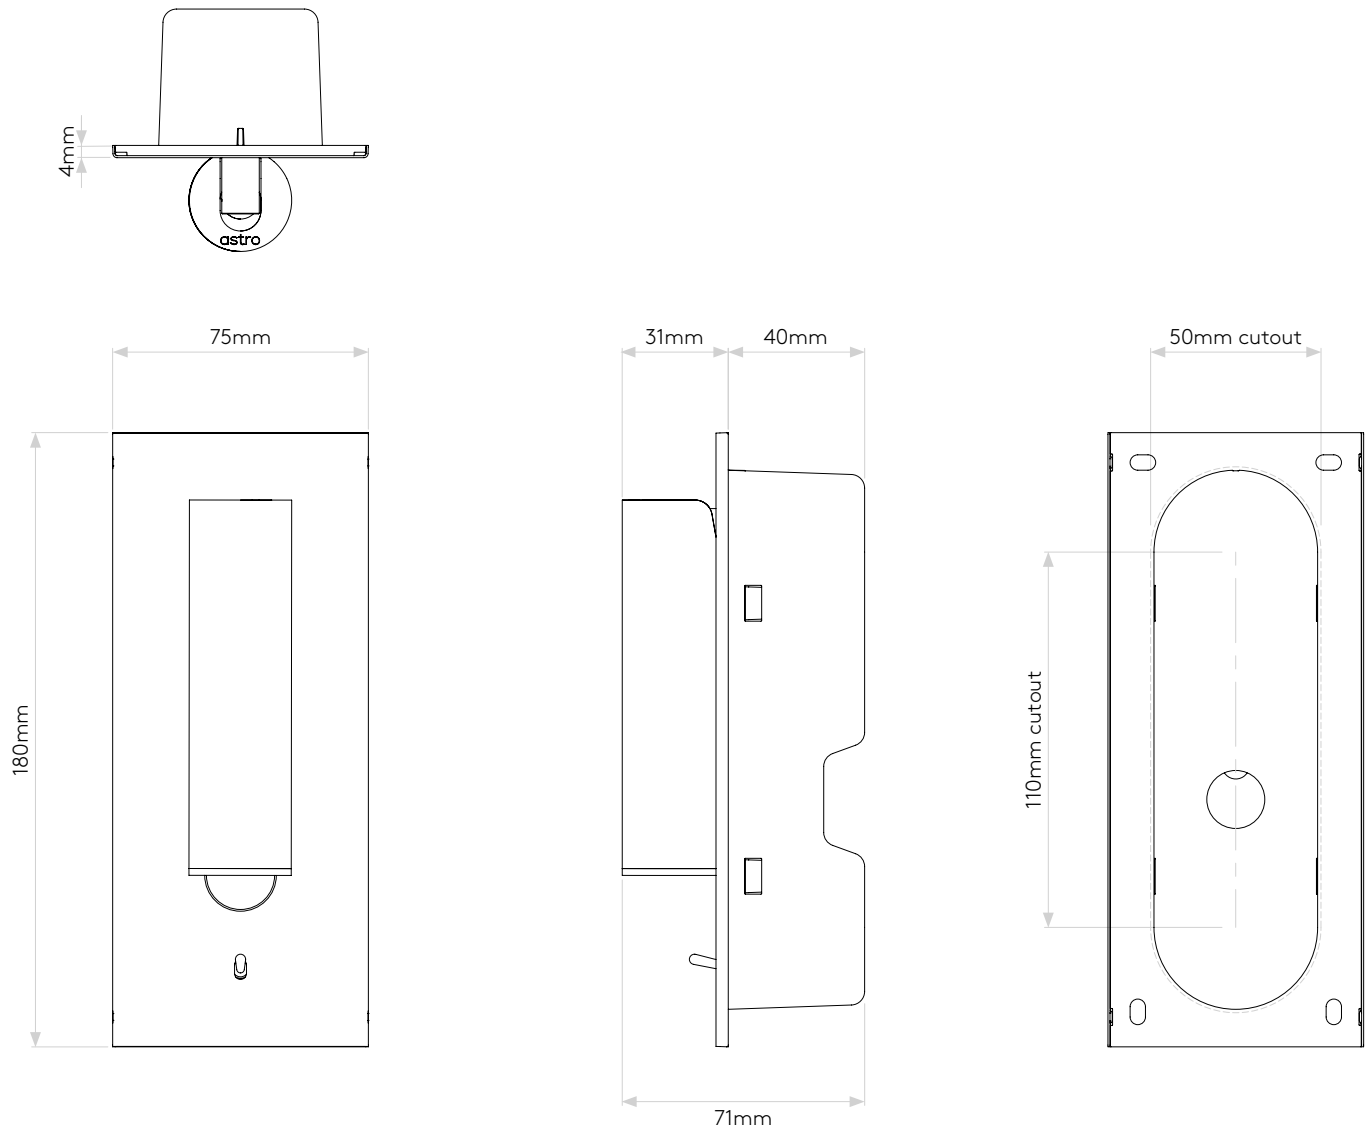

FUSE SWITCHED LED II

astro

GENERAL

LOCATION:	Interior
CLASS:	CE (Class I)
IP RATING:	IP20
BATHROOM ZONE:	Zone 3
VOLTAGE:	Mains 230V
INSTALLATION ORIENTATION:	Wall Mount
MAIN MATERIAL:	Metal - Aluminium
DIMENSIONS:	H: 180mm W: 75mm D: 71mm
CUT OUT HOLE:	L: 160mm W: 50mm
RECESS DEPTH:	40mm
FIRE RATING:	Not Applicable
CABLE LENGTH:	Not Applicable
GROSS WEIGHT:	0.86Kg

Please note that some dimensions may vary slightly due to manufacturing tolerances, this includes cable entry and fixing holes

Veuillez noter que certaines dimensions peuvent varier légèrement en raison des tolérances de fabrication, y compris l'entrée de câble et les trous de fixation.