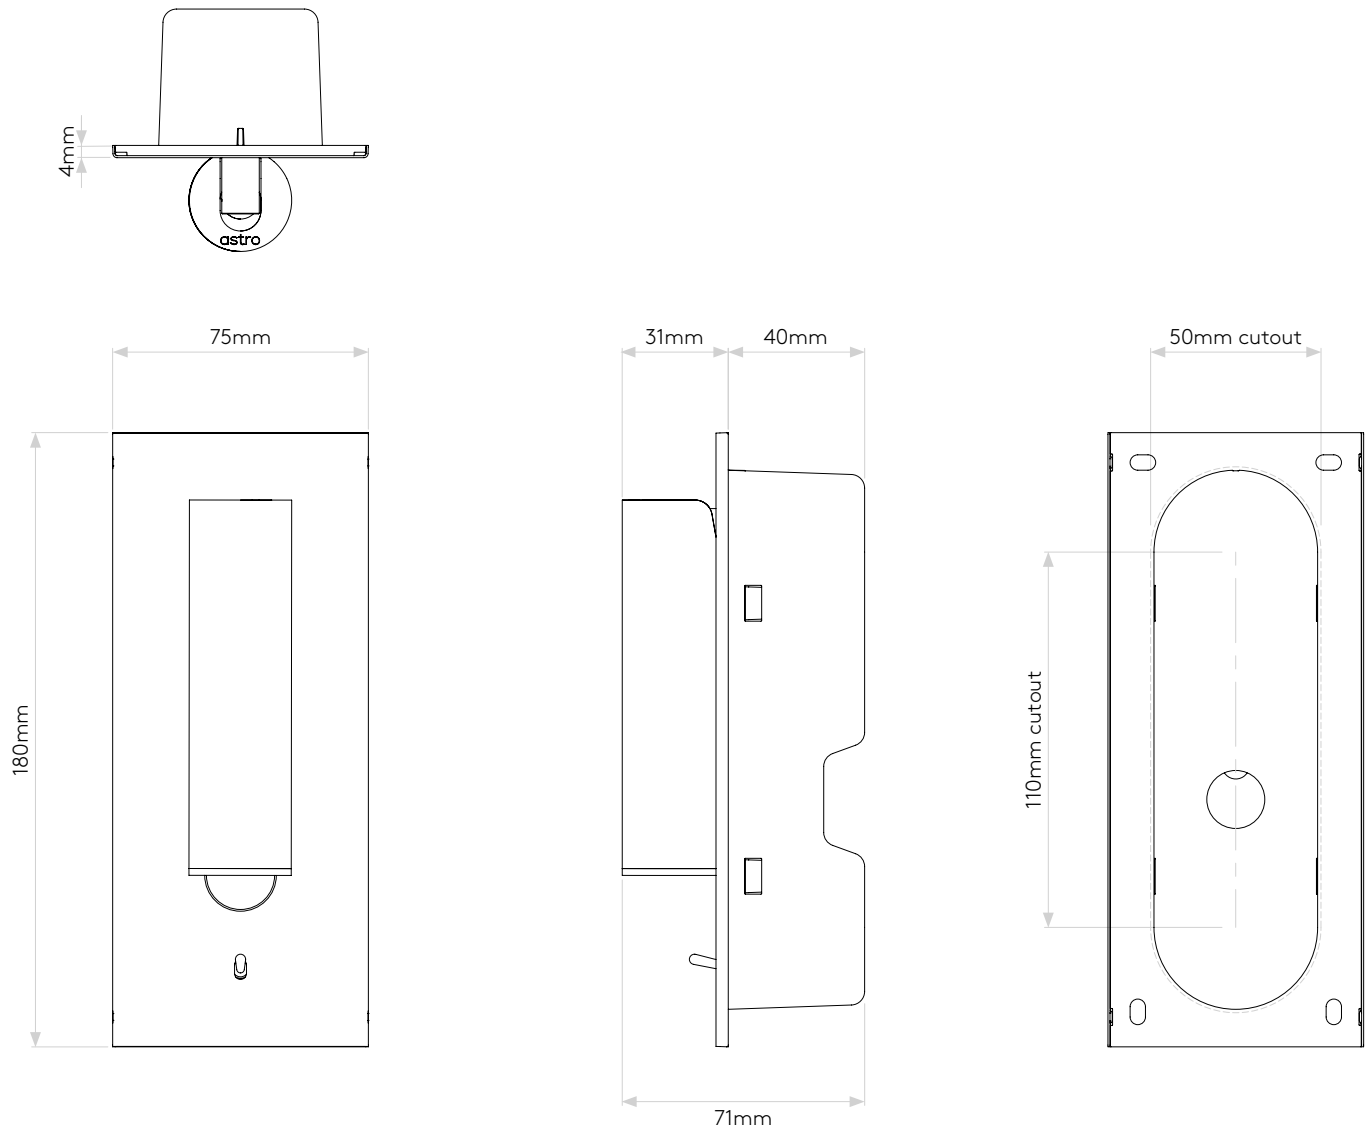

PRODUCT ELEVATIONS

astro

Please note that some dimensions may vary slightly due to manufacturing tolerances, this includes cable entry and fixing holes

Veuillez noter que certaines dimensions peuvent varier légèrement en raison des tolérances de fabrication, y compris l'entrée de câble et les trous de fixation.

Bitte beachten Sie, dass die Maße Fertigungstoleranzen unterliegen und daher in geringem Umfang von der angegebenen Größe abweichen können. Dies gilt auch für Kabeleingänge und Befestigungslöcher.

Si prega notare che possono esserci piccole variazioni in alcune dimensioni dovute alle tolleranze di produzione, queste includono l'ingresso del cavo e i fori di fissaggio.