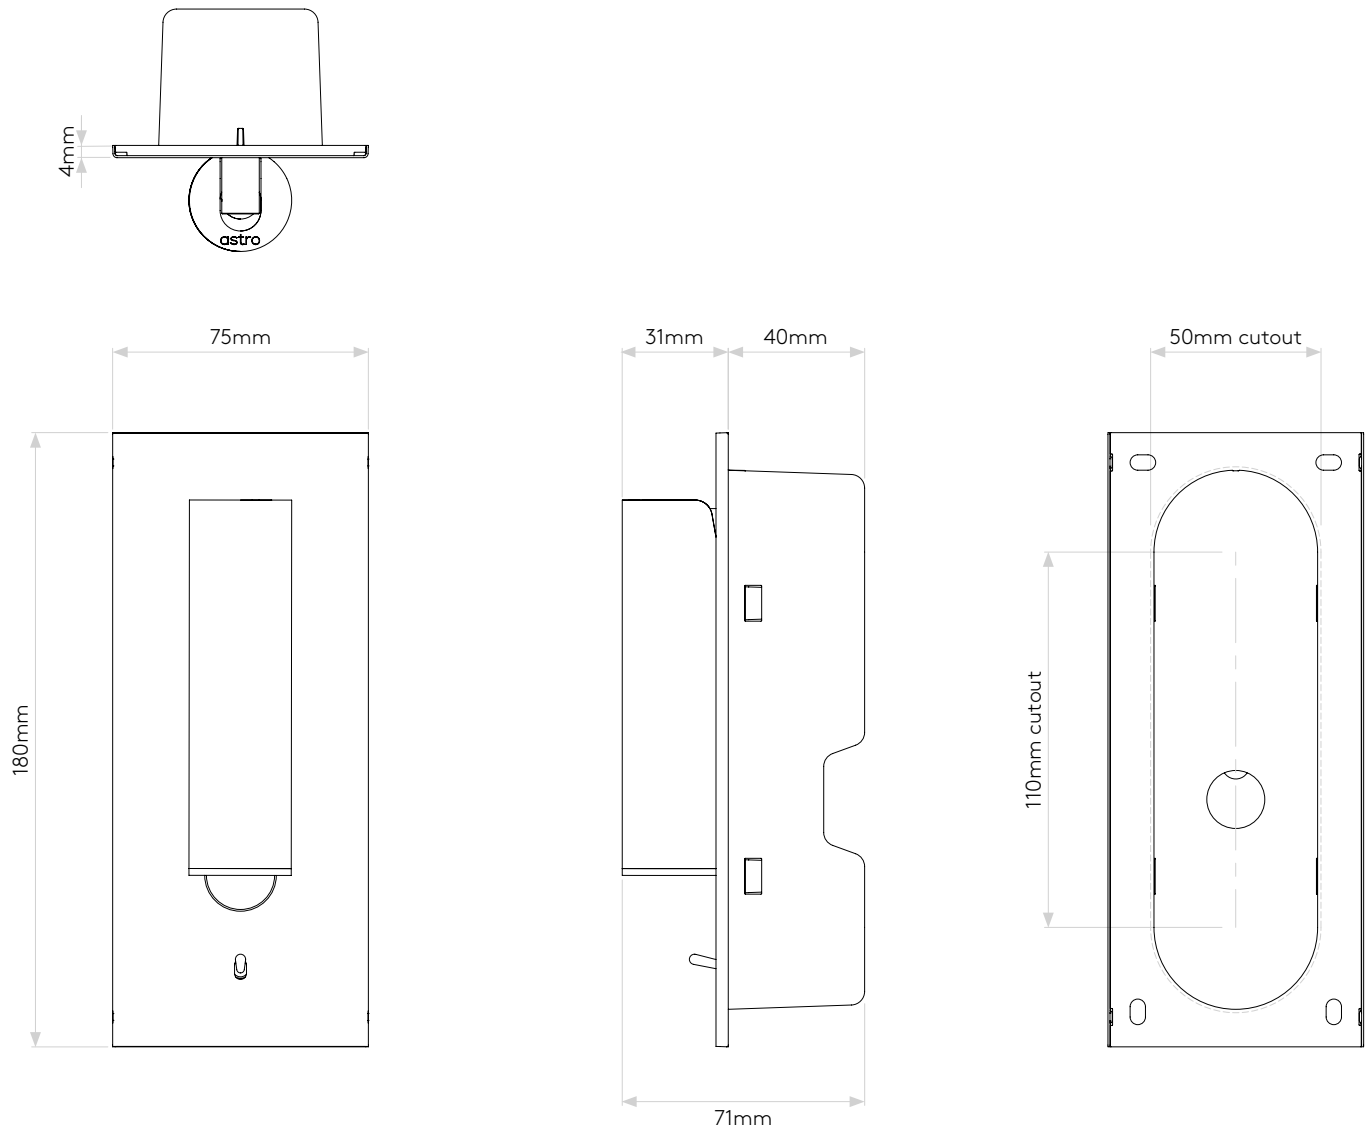

FUSE SWITCHED LED II

astro

GENERAL

LOCATION:	Interior
CLASS:	CE (Class I)
IP RATING:	IP20
BATHROOM ZONE:	Zone 3
VOLTAGE:	Mains 230V
INSTALLATION ORIENTATION:	Wall Mount
MAIN MATERIAL:	Metal - Aluminium
DIMENSIONS:	H: 180mm W: 75mm D: 71mm
CUT OUT HOLE:	L: 160mm W: 50mm
RECESS DEPTH:	40mm
FIRE RATING:	Not Applicable
CABLE LENGTH:	Not Applicable
GROSS WEIGHT:	0.86Kg

LAMP

LIGHT SOURCE:	HIGH POWER LED
MAXIMUM WATTAGE:	4.3W
LAMP INCLUDED:	Yes (Integral)
MAXIMUM LAMP LENGTH:	Not Applicable
LUMINOUS FLUX:	169lm
COLOUR TEMP:	2700K
CRI:	90
R9:	10.3
MACADAM ELLIPSE:	3-Step
TILT ADJUSTABLE ANGLE:	90°
ROTATION ADJUSTABLE ANGLE:	330°
AVERAGE LIFESPAN:	60,000hrs
L70:	>60,000 hours
BEAM ANGLE:	To Be Advised

Please note that some dimensions may vary slightly due to manufacturing tolerances, this includes cable entry and fixing holes

Veuillez noter que certaines dimensions peuvent varier légèrement en raison des tolérances de fabrication, y compris l'entrée de câble et les trous de fixation.