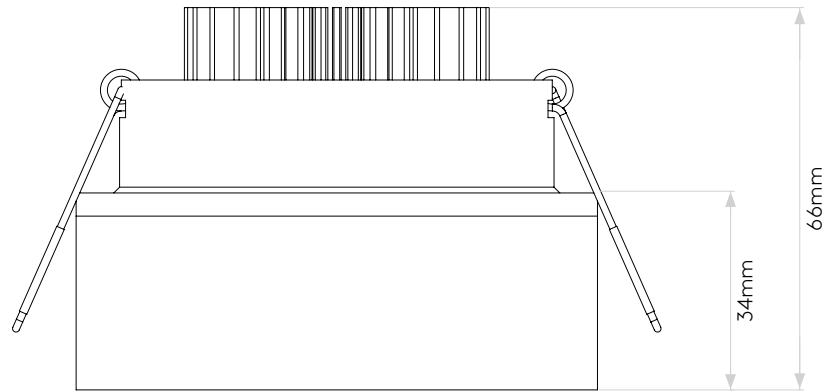

PRODUCT ELEVATIONS

astro

Please note that some dimensions may vary slightly due to manufacturing tolerances, this includes cable entry and fixing holes

Veillez noter que certaines dimensions peuvent varier légèrement en raison des tolérances de fabrication, y compris l'entrée de câble et les trous de fixation.

Bitte beachten Sie, dass die Maße Fertigungstoleranzen unterliegen und daher in geringem Umfang von der angegebenen Größe abweichen können. Dies gilt auch für Kabeleingänge und Befestigungslöcher.

Si prega notare che possono esserci piccole variazioni in alcune dimensioni dovute alle tolleranze di produzione, queste includono l'ingresso del cavo e i fori di fissaggio.