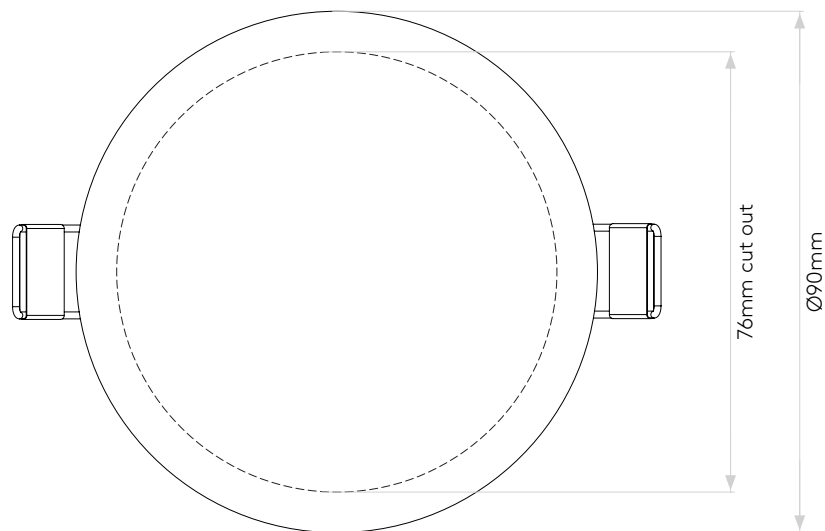

PRODUCT ELEVATIONS

astro

Please note that some dimensions may vary slightly due to manufacturing tolerances, this includes cable entry and fixing holes

Veillez noter que certaines dimensions peuvent varier légèrement en raison des tolérances de fabrication, y compris l'entrée de câble et les trous de fixation.

Bitte beachten Sie, dass die Maße Fertigungstoleranzen unterliegen und daher in geringem Umfang von der angegebenen Größe abweichen können. Dies gilt auch für Kabeleingänge und Befestigungslöcher.

Si prega notare che possono esserci piccole variazioni in alcune dimensioni dovute alle tolleranze di produzione, queste includono l'ingresso del cavo e i fori di fissaggio.