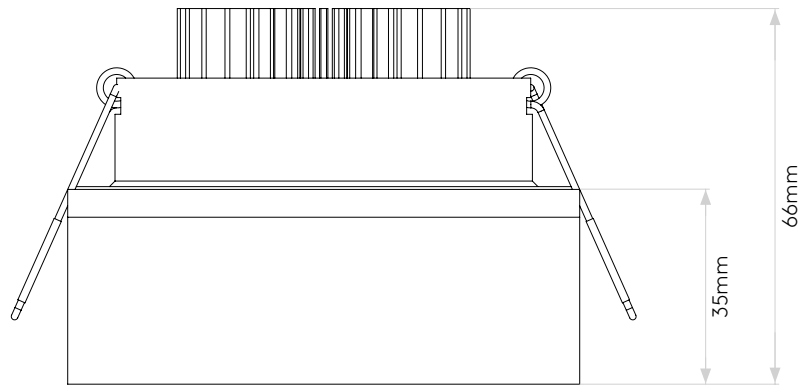

PRODUCT ELEVATIONS

astro

Please note that some dimensions may vary slightly due to manufacturing tolerances, this includes cable entry and fixing holes

Veuillez noter que certaines dimensions peuvent varier légèrement en raison des tolérances de fabrication, y compris l'entrée de câble et les trous de fixation.

Bitte beachten Sie, dass die Maße Fertigungstoleranzen unterliegen und daher in geringem Umfang von der angegebenen Größe abweichen können. Dies gilt auch für Kabeleingänge und Befestigungslöcher.

Si prega notare che possono esserci piccole variazioni in alcune dimensioni dovute alle tolleranze di produzione, queste includono l'ingresso del cavo e i fori di fissaggio.