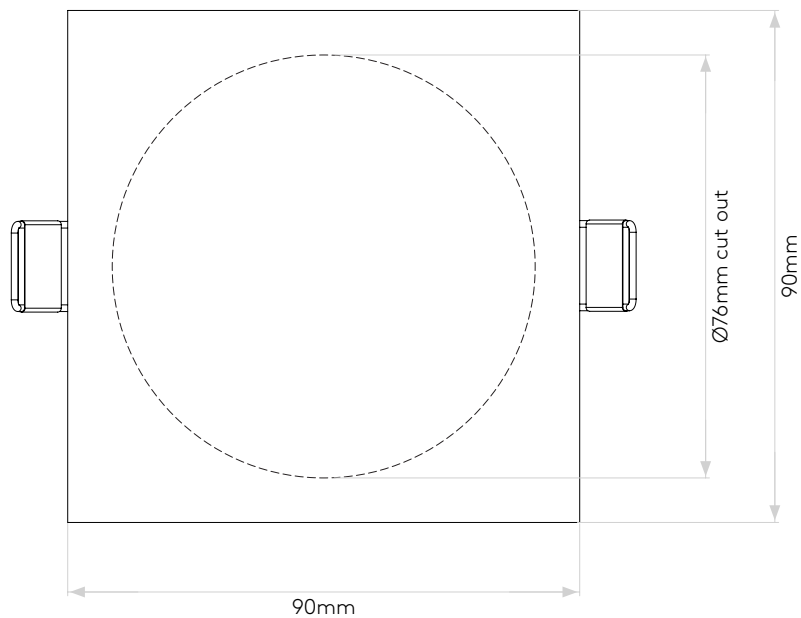

PRODUCT ELEVATIONS

astro

Please note that some dimensions may vary slightly due to manufacturing tolerances, this includes cable entry and fixing holes

Veuillez noter que certaines dimensions peuvent varier légèrement en raison des tolérances de fabrication, y compris l'entrée de câble et les trous de fixation.

Bitte beachten Sie, dass die Maße Fertigungstoleranzen unterliegen und daher in geringem Umfang von der angegebenen Größe abweichen können. Dies gilt auch für Kabeleingänge und Befestigungslöcher.

Si prega notare che possono esserci piccole variazioni in alcune dimensioni dovute alle tolleranze di produzione, queste includono l'ingresso del cavo e i fori di fissaggio.