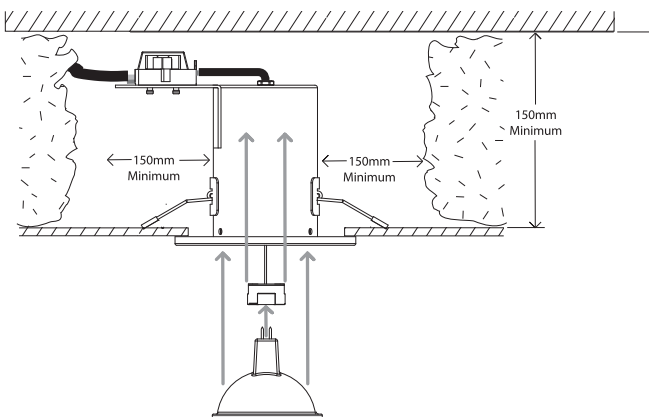

astro

230v Kamo Fire Rated Downlights

Please read all instructions carefully before commencing assembly.
These light fittings conform to BS EN 60598

Shower Downlights, These can be used in Bathroom Zones 1, 2 & 3
For ceiling use only (Rated IP65 Sprayproof)