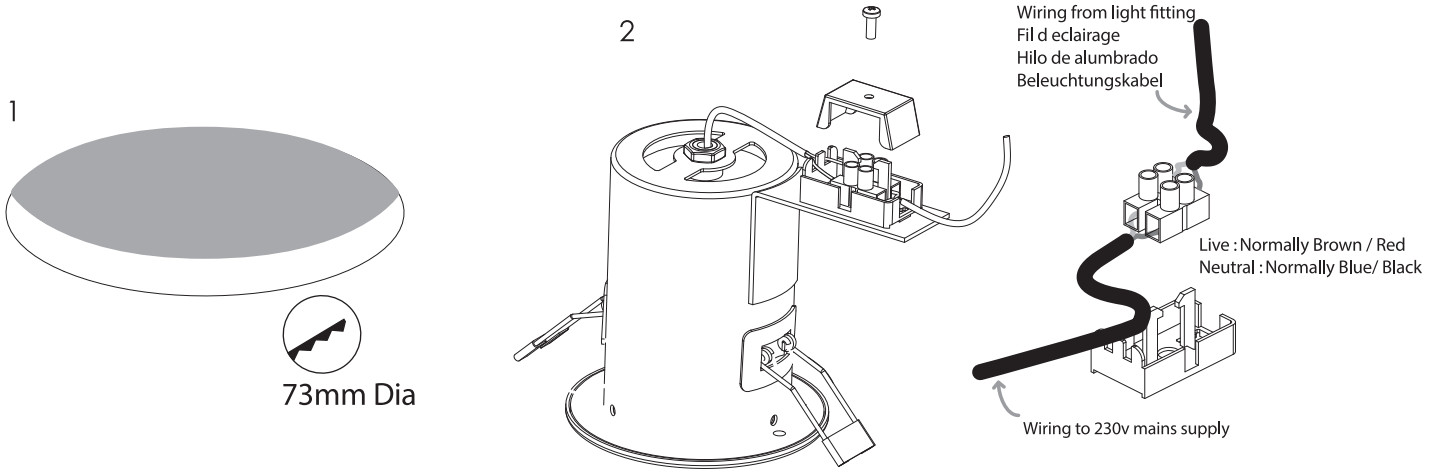

astro

230v Kamo Fire Rated Downlights

Please read all instructions carefully before commencing assembly.
These light fittings conform to BS EN 60598

Shower Downlights, These can be used in Bathroom Zones 1, 2 & 3
For ceiling use only (Rated IP65 Sprayproof)