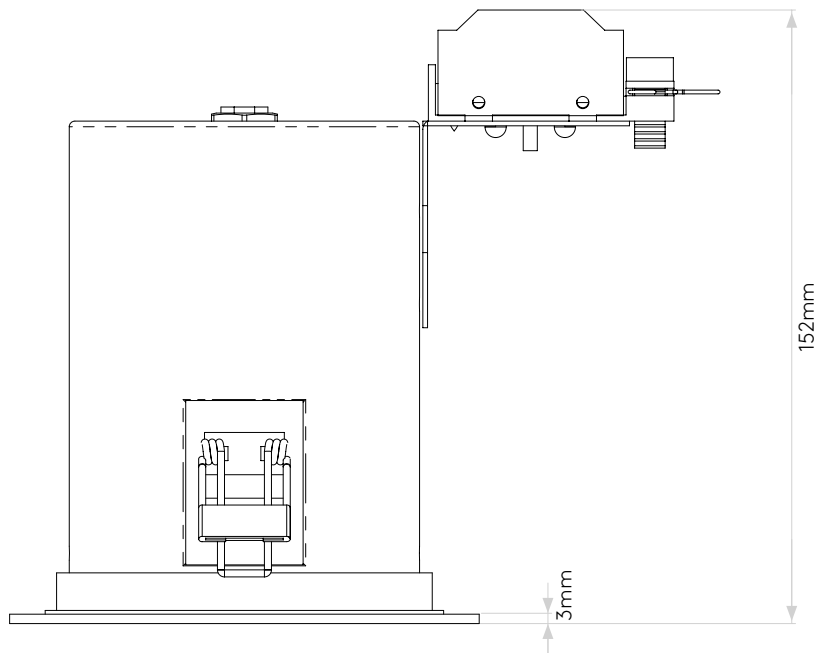

PRODUCT ELEVATIONS

astro

Please note that some dimensions may vary slightly due to manufacturing tolerances, this includes cable entry and fixing holes

Veuillez noter que certaines dimensions peuvent varier légèrement en raison des tolérances de fabrication, y compris l'entrée de câble et les trous de fixation.

Bitte beachten Sie, dass die Maße Fertigungstoleranzen unterliegen und daher in geringem Umfang von der angegebenen Größe abweichen können. Dies gilt auch für Kabeingänge und Befestigungslöcher.

Si prega notare che possono esserci piccole variazioni in alcune dimensioni dovute alle tolleranze di produzione, queste includono l'ingresso del cavo e i fori di fissaggio.