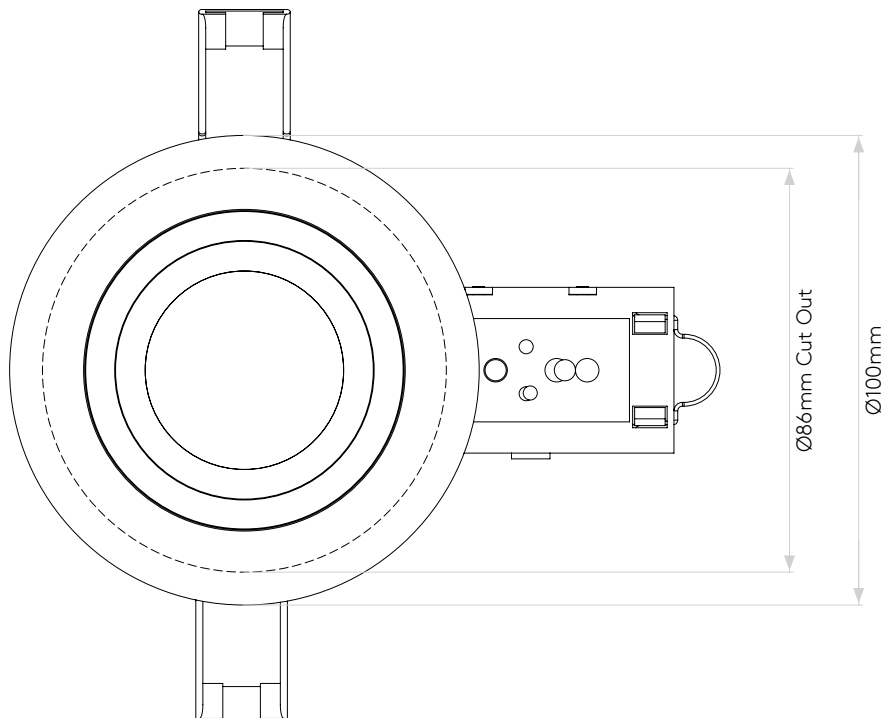

PRODUCT ELEVATIONS

astro

Please note that some dimensions may vary slightly due to manufacturing tolerances, this includes cable entry and fixing holes

Veuillez noter que certaines dimensions peuvent varier légèrement en raison des tolérances de fabrication, y compris l'entrée de câble et les trous de fixation.

Bitte beachten Sie, dass die Maße Fertigungstoleranzen unterliegen und daher in geringem Umfang von der angegebenen Größe abweichen können. Dies gilt auch für Kabeingänge und Befestigungslöcher.

Si prega notare che possono esserci piccole variazioni in alcune dimensioni dovute alle tolleranze di produzione, queste includono l'ingresso del cavo e i fori di fissaggio.