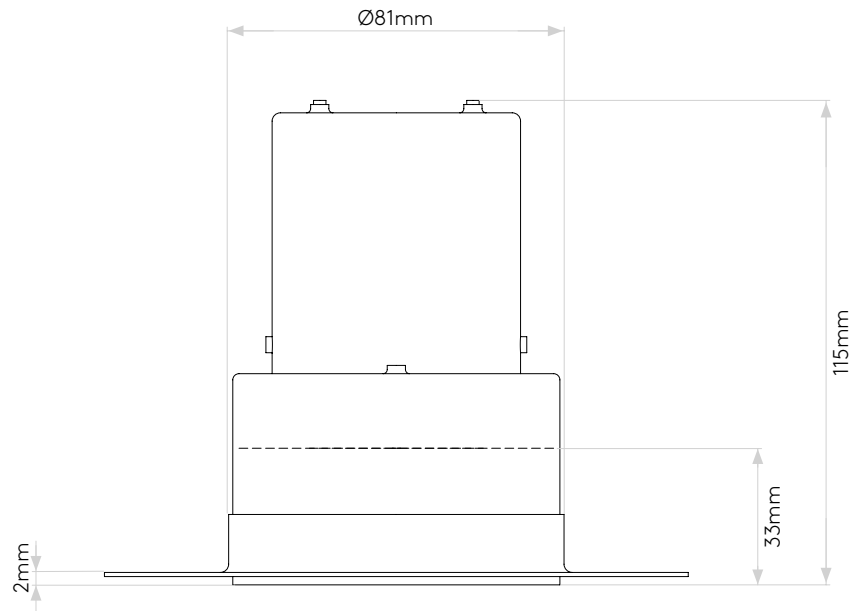

PRODUCT ELEVATIONS

astro

Please note that some dimensions may vary slightly due to manufacturing tolerances, this includes cable entry and fixing holes

Veuillez noter que certaines dimensions peuvent varier légèrement en raison des tolérances de fabrication, y compris l'entrée de câble et les trous de fixation.

Bitte beachten Sie, dass die Maße Fertigungstoleranzen unterliegen und daher in geringem Umfang von der angegebenen Größe abweichen können. Dies gilt auch für Kabeleingänge und Befestigungslöcher.

Si prega notare che possono esserci piccole variazioni in alcune dimensioni dovute alle tolleranze di produzione, queste includono l'ingresso del cavo e i fori di fissaggio.