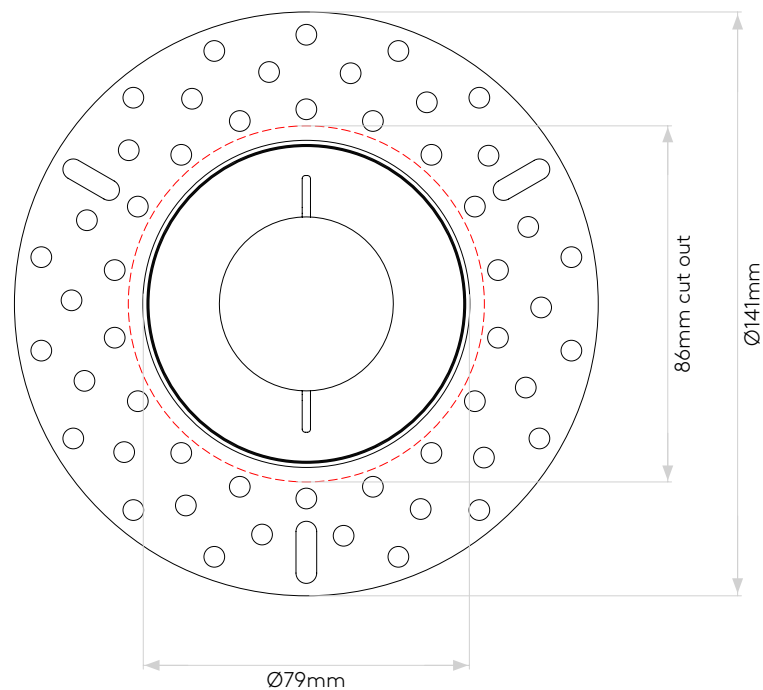

PRODUCT ELEVATIONS

astro

Please note that some dimensions may vary slightly due to manufacturing tolerances, this includes cable entry and fixing holes

Veuillez noter que certaines dimensions peuvent varier légèrement en raison des tolérances de fabrication, y compris l'entrée de câble et les trous de fixation.

Bitte beachten Sie, dass die Maße Fertigungstoleranzen unterliegen und daher in geringem Umfang von der angegebenen Größe abweichen können. Dies gilt auch für Kabeleingänge und Befestigungslöcher.

Si prega notare che possono esserci piccole variazioni in alcune dimensioni dovute alle tolleranze di produzione, queste includono l'ingresso del cavo e i fori di fissaggio.