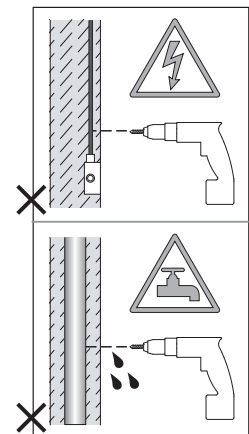

IT Tutti i prodotti che includono ballast elettronici / driver non devono essere installati sugli stessi circuiti elettrici come anche prodotti con carichi induttivi quali lampadari a fluorescenza magnetica, motori o ventilatori. I carichi induttivi possono generare scariche eccessive che possono danneggiare i ballast.

DE Produkte mit elektronischen Vorschaltgeräten/ Treibern dürfen nicht im selben Stromkreislauf installiert werden wie Verbraucher mit induktiven Lasten, z.B. magnetische Leuchtstofflampen, Motoren oder Ventilatoren. Induktive Lasten können übermäßige Spannungsspitzen erzeugen, die elektronische Vorschaltgeräte beschädigen könnten.

GB
PLEASE READ THE INSTRUCTIONS CAREFULLY
BEFORE COMMENCING ASSEMBLY

Live: Normally Brown / Red
Neutral: Normally Blue / Black
Earth: Normally Green / Yellow

FR
LIRE ATTENTIVEMENT LES INSTRUCTIONS
AVANT DE COMMENCER LE MONTAGE

Phase: Normalement Brun / Rouge
Neutre: Normalement Bleu / Noir
Terre: Normalement Vert / Jaune

IT
LEGGERE ATTENTAMENTE LE ISTRUZIONI
PRIMA DI COMINCIARE L'ASSEMBLAGGIO

Cavo positivo: normalmente marrone o rosso
Cavo neutro: normalmente blu o nero
Cavo terra: normalmente verde o giallo

DE
LESEN SIE BITTE DIE ANWEISUNGEN
SORGFÄLTIG DURCH, BEVOR SIE MIT DEM
ZUSAMMENBAUEN BEGINNEN

Phase: Normalerweise Braun / Rot
Nulleiter: Normalerweise Blau / Schwarz
Erde: Normalerweise Grün / Gelb

NOT SUITABLE FOR COVERING WITH THERMAL INSULATION.

Ne peut être recouvert de matériaux d'isolation.
Non adatto ad essere coperto da isolanti termici.
Nicht für die Abdeckung mit Wärmedämmung geeignet.

NOT SUITABLE FOR MOUNTING IN FLAMMABLE MATERIALS, E.G. WOOD.

Ne convient pas pour montage dans des matériaux inflammables.
Non adatto ad essere montato in materiali infiammabili (per esempio legno).
Nicht geeignet für eine Installation auf brennbaren Materialien, wie z.B. Holz.