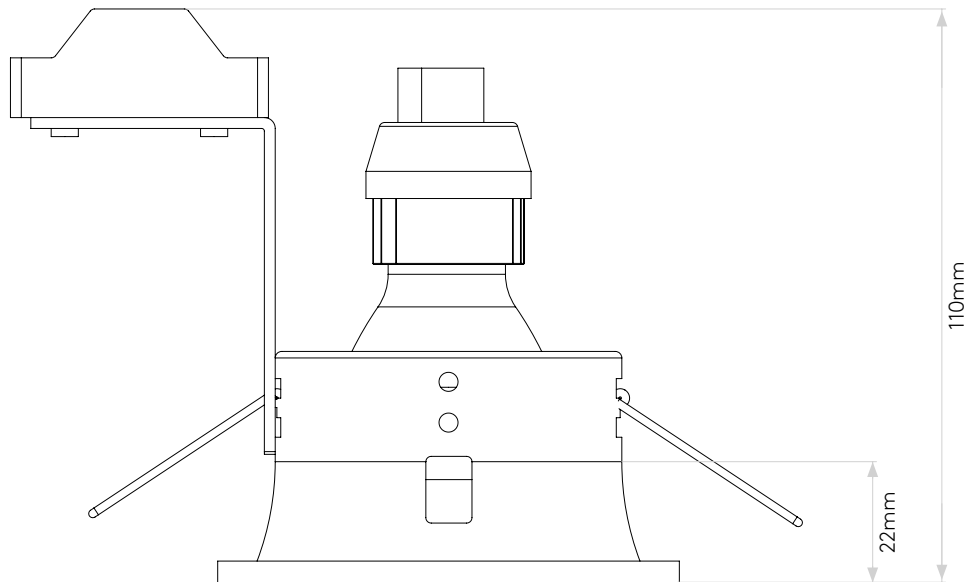

PRODUCT ELEVATIONS

astro

Please note that some dimensions may vary slightly due to manufacturing tolerances, this includes cable entry and fixing holes

Veuillez noter que certaines dimensions peuvent varier légèrement en raison des tolérances de fabrication, y compris l'entrée de câble et les trous de fixation.

Bitte beachten Sie, dass die Maße Fertigungstoleranzen unterliegen und daher in geringem Umfang von der angegebenen Größe abweichen können. Dies gilt auch für Kabeleingänge und Befestigungslöcher.

Si prega notare che possono esserci piccole variazioni in alcune dimensioni dovute alle tolleranze di produzione, queste includono l'ingresso del cavo e i fori di fissaggio.