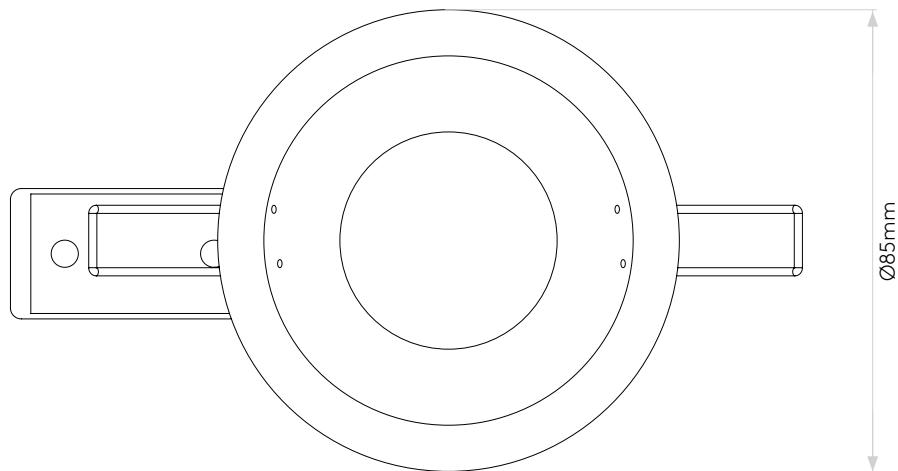

PRODUCT ELEVATIONS

astro

Please note that some dimensions may vary slightly due to manufacturing tolerances, this includes cable entry and fixing holes

Veuillez noter que certaines dimensions peuvent varier légèrement en raison des tolérances de fabrication, y compris l'entrée de câble et les trous de fixation.

Bitte beachten Sie, dass die Maße Fertigungstoleranzen unterliegen und daher in geringem Umfang von der angegebenen Größe abweichen können. Dies gilt auch für Kabeleingänge und Befestigungslöcher.

Si prega notare che possono esserci piccole variazioni in alcune dimensioni dovute alle tolleranze di produzione, queste includono l'ingresso del cavo e i fori di fissaggio.