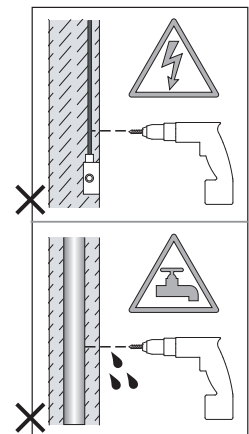

IT Tutti i prodotti che includono ballast elettronici / driver non devono essere installati sugli stessi circuiti elettrici come anche prodotti con carichi induttivi quali lampadari a fluorescenza magnetica, motori o ventilatori. I carichi induttivi possono generare scariche eccessive che possono danneggiare i ballast.

DE Produkte mit elektronischen Vorschaltgeräten/ Treibern dürfen nicht im selben Stromkreislauf installiert werden wie Verbraucher mit induktiven Lasten, z.B. magnetische Leuchtstofflampen, Motoren oder Ventilatoren. Induktive Lasten können übermäßige Spannungsspitzen erzeugen, die elektronische Vorschaltgeräte beschädigen könnten.

GB
PLEASE READ THE INSTRUCTIONS CAREFULLY
BEFORE COMMENCING ASSEMBLY

Live: Normally Brown / Red
Neutral: Normally Blue / Black
Earth: Normally Green / Yellow

FR
LIRE ATTENTIVEMENT LES INSTRUCTIONS
AVANT DE COMMENCER LE MONTAGE

Phase: Normalement Brun / Rouge
Neutre: Normalement Bleu / Noir
Terre: Normalement Vert / Jaune

IT
LEGGERE ATTENTAMENTE LE ISTRUZIONI
PRIMA DI COMINCIARE L'ASSEMBLAGGIO

Cavo positivo: normalmente marrone o rosso
Cavo neutro: normalmente blu o nero
Cavo terra: normalmente verde o giallo

DE
LESEN SIE BITTE DIE ANWEISUNGEN
SORGFALTIG DURCH, BEVOR SIE MIT DEM
ZUSAMMENBAUEN BEGINNEN

Phase: Normalerweise Braun / Rot
Nulleiter: Normalerweise Blau / Schwarz
Erde: Normalerweise Grün / Gelb

NOT SUITABLE FOR COVERING WITH THERMAL INSULATION.

Ne peut être recouvert de matériaux d'isolation.
Non adatto ad essere coperto da isolanti termici.
Nicht für die Abdeckung mit Wärmedämmung geeignet.

NOT SUITABLE FOR MOUNTING IN FLAMMABLE MATERIALS, E.G. WOOD.

Ne convient pas pour montage dans des matériaux inflammables.
Non adatto ad essere montato in materiali infiammabili (per esempio legno).
Nicht geeignet für eine Installation auf brennbaren Materialien, wie z.B. Holz.