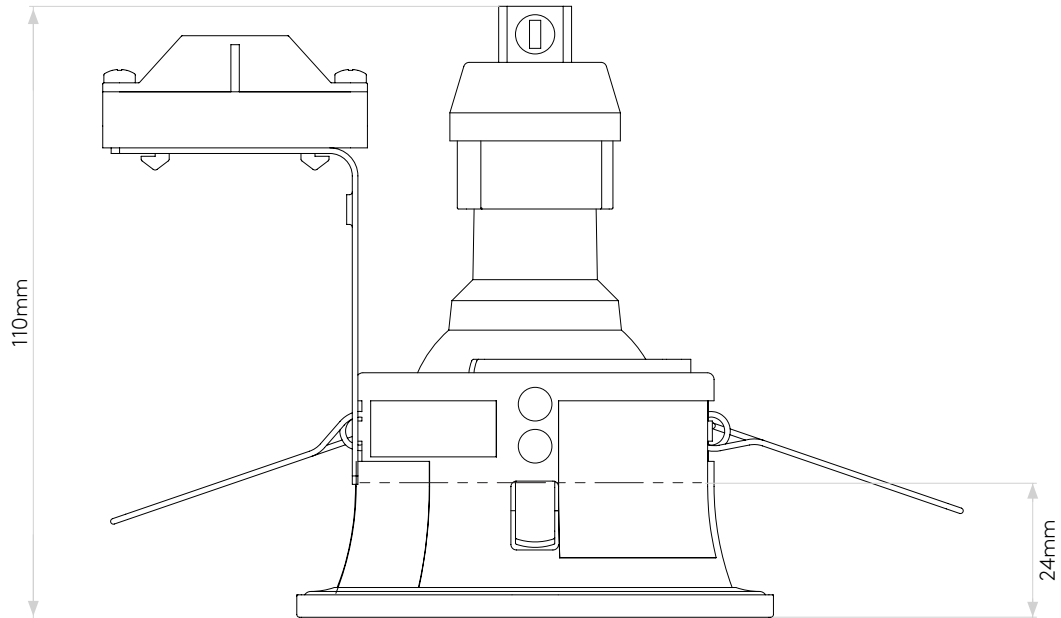

PRODUCT ELEVATIONS

astro

Please note that some dimensions may vary slightly due to manufacturing tolerances, this includes cable entry and fixing holes

Veillez noter que certaines dimensions peuvent varier légèrement en raison des tolérances de fabrication, y compris l'entrée de câble et les trous de fixation.

Bitte beachten Sie, dass die Maße Fertigungstoleranzen unterliegen und daher in geringem Umfang von der angegebenen Größe abweichen können. Dies gilt auch für Kabeleingänge und Befestigungslöcher.

Si prega notare che possono esserci piccole variazioni in alcune dimensioni dovute alle tolleranze di produzione, queste includono l'ingresso del cavo e i fori di fissaggio.