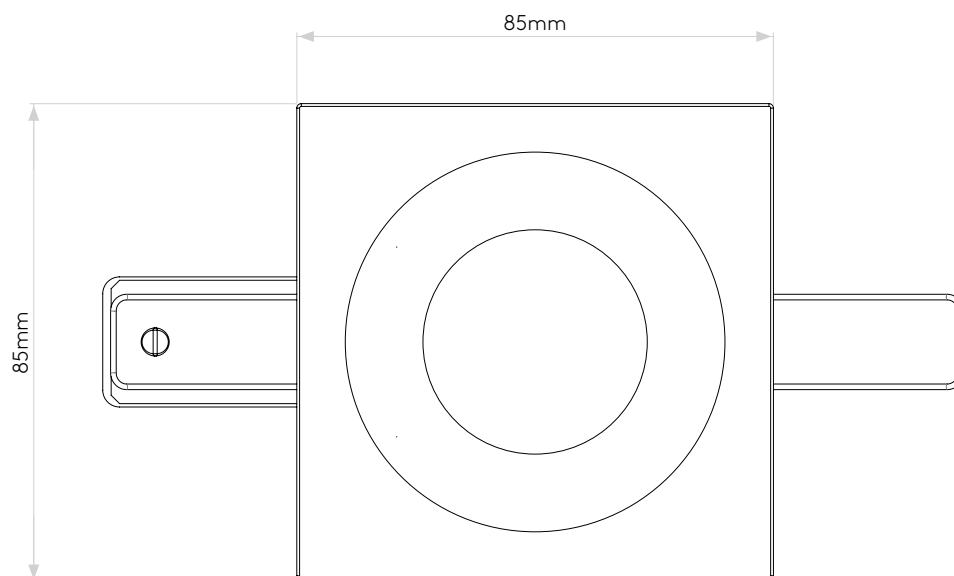

PRODUCT ELEVATIONS

astro

Please note that some dimensions may vary slightly due to manufacturing tolerances, this includes cable entry and fixing holes

Veillez noter que certaines dimensions peuvent varier légèrement en raison des tolérances de fabrication, y compris l'entrée de câble et les trous de fixation.

Bitte beachten Sie, dass die Maße Fertigungstoleranzen unterliegen und daher in geringem Umfang von der angegebenen Größe abweichen können. Dies gilt auch für Kabeleingänge und Befestigungslöcher.

Si prega notare che possono esserci piccole variazioni in alcune dimensioni dovute alle tolleranze di produzione, queste includono l'ingresso del cavo e i fori di fissaggio.