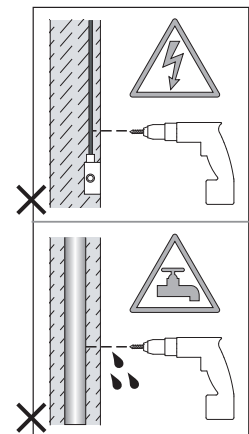

IT Tutti i prodotti che includono ballast elettronici / driver non devono essere installati sugli stessi circuiti elettrici come anche prodotti con carichi induttivi quali lampadari a fluorescenza magnetica, motori o ventilatori. I carichi induttivi possono generare scariche eccessive che possono danneggiare i ballast.

DE Produkte mit elektronischen Vorschaltgeräten/ Treibern dürfen nicht im selben Stromkreislauf installiert werden wie Verbraucher mit induktiven Lasten, z.B. magnetische Leuchtstofflampen, Motoren oder Ventilatoren. Induktive Lasten können übermäßige Spannungsspitzen erzeugen, die elektronische Vorschaltgeräte beschädigen könnten.

GB
PLEASE READ THE INSTRUCTIONS CAREFULLY
BEFORE COMMENCING ASSEMBLY

Live: Normally Brown / Red
Neutral: Normally Blue / Black
Earth: Normally Green / Yellow

FR
LIRE ATTENTIVEMENT LES INSTRUCTIONS
AVANT DE COMMENCER LE MONTAGE

Phase: Normalement Brun / Rouge
Neutre: Normalement Bleu / Noir
Terre: Normalement Vert / Jaune

IT
LEGGERE ATTENTAMENTE LE ISTRUZIONI
PRIMA DI COMINCIARE L'ASSEMBLAGGIO

Cavo positivo: normalmente marrone o rosso
Cavo neutro: normalmente blu o nero
Cavo terra: normalmente verde o giallo

DE
LESEN SIE BITTE DIE ANWEISUNGEN
SORGFALTIG DURCH, BEVOR SIE MIT DEM
ZUSAMMENBAUEN BEGINNEN

Phase: Normalerweise Braun / Rot
Nulleiter: Normalerweise Blau / Schwarz
Erde: Normalerweise Grün / Gelb