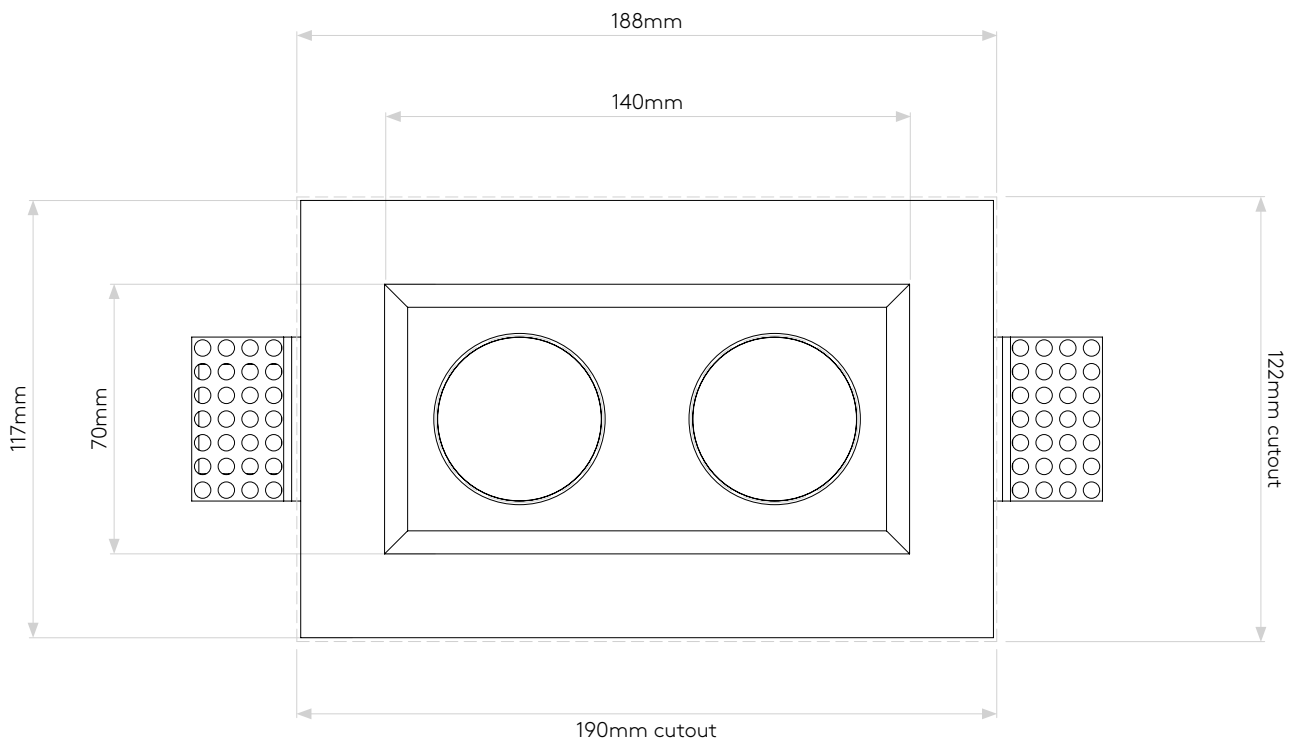

BLANCO TWIN FIXED

astro

GENERAL

CLASS:	CE (Class 1)
IP RATING:	IP20
BATHROOM ZONE:	Zone 3
VOLTAGE:	Mains 230V
INSTALLATION ORIENTATION:	Ceiling mount
MAIN MATERIAL:	Plaster
DIMENSIONS:	H: 188mm W: 117mm D: 150mm
CUT OUT HOLE:	L: 190mm W: 120mm
RECESS DEPTH:	150mm
FIRE RATING:	Not applicable
CABLE LENGTH:	Not applicable
GROSS WEIGHT:	0.80Kg

LAMP

LIGHT SOURCE:	GU10
MAXIMUM WATTAGE:	2 X 50W MAX
LAMP INCLUDED:	No
MAXIMUM LAMP LENGTH:	To be advised
R9:	Lamp dependent
MACADAM ELLIPSE:	Not applicable
TILT ADJUSTABLE ANGLE:	Not applicable
ROTATION ADJUSTABLE ANGLE:	Not applicable
AVERAGE LIFESPAN:	Lamp dependent
L70:	Not applicable
BEAM ANGLE:	Lamp dependent

ADDITIONAL INFORMATION

SHADE INCLUDED	Not applicable
SHADE MATERIAL	Not applicable

CODE: 5654
 SKU: 1253001
 FINISH: PLASTER

PRODUCT ELEVATIONS

astro

Please note that some dimensions may vary slightly due to manufacturing tolerances, this includes cable entry and fixing holes

Veuillez noter que certaines dimensions peuvent varier légèrement en raison des tolérances de fabrication, y compris l'entrée de câble et les trous de fixation.

Bitte beachten Sie, dass die Maße Fertigungstoleranzen unterliegen und daher in geringem Umfang von der angegebenen Größe abweichen können. Dies gilt auch für Kabeleingänge und Befestigungslöcher.