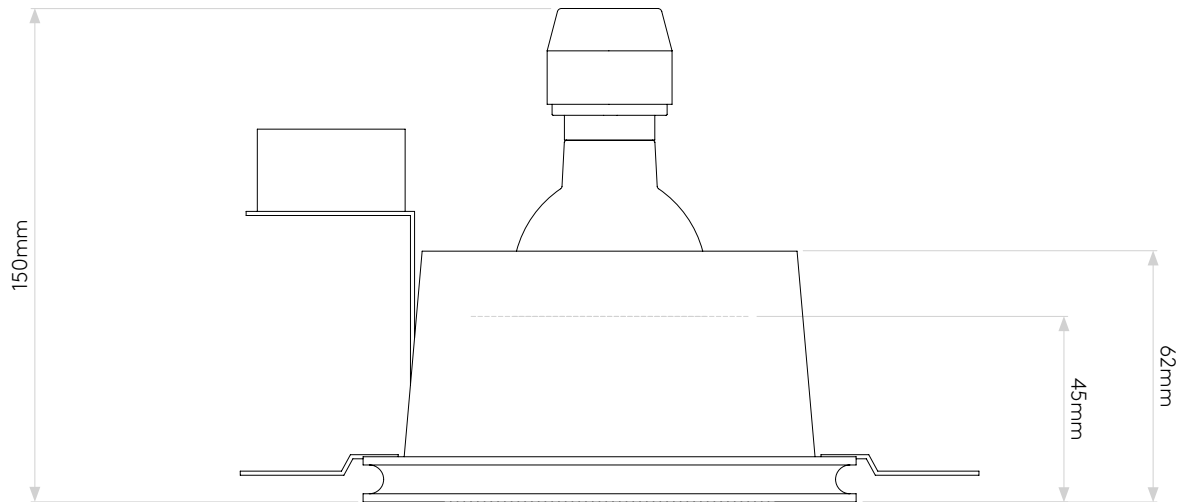

BLANCO SQUARE FIXED

astro

GENERAL

CLASS:	CE (Class 1)
IP RATING:	IP20
BATHROOM ZONE:	Zone 3
VOLTAGE:	Mains 230V
INSTALLATION ORIENTATION:	Ceiling mount
MAIN MATERIAL:	Plaster
DIMENSIONS:	H: 118mm W: 118mm D: 150mm
CUT OUT HOLE:	L: 120mm W: 120mm
RECESS DEPTH:	150mm
FIRE RATING:	Not applicable
CABLE LENGTH:	Not applicable
GROSS WEIGHT:	0.76Kg

LAMP

LIGHT SOURCE:	GU10
MAXIMUM WATTAGE:	50W MAX
LAMP INCLUDED:	No
MAXIMUM LAMP LENGTH:	To be advised
R9:	Lamp dependent
MACADAM ELLIPSE:	Not applicable
TILT ADJUSTABLE ANGLE:	Not applicable
ROTATION ADJUSTABLE ANGLE:	Not applicable
AVERAGE LIFESPAN:	Lamp dependent
L70:	Not applicable
BEAM ANGLE:	Lamp dependent

ADDITIONAL INFORMATION

SHADE INCLUDED	Not applicable
SHADE MATERIAL	Not applicable

CODE: 5655
SKU: 1253002
FINISH: PLASTER

PRODUCT ELEVATIONS

astro

Please note that some dimensions may vary slightly due to manufacturing tolerances, this includes cable entry and fixing holes

Veillez noter que certaines dimensions peuvent varier légèrement en raison des tolérances de fabrication, y compris l'entrée de câble et les trous de fixation.

Bitte beachten Sie, dass die Maße Fertigungstoleranzen unterliegen und daher in geringem Umfang von der angegebenen Größe abweichen können. Dies gilt auch für Kabeleingänge und Befestigungslöcher.