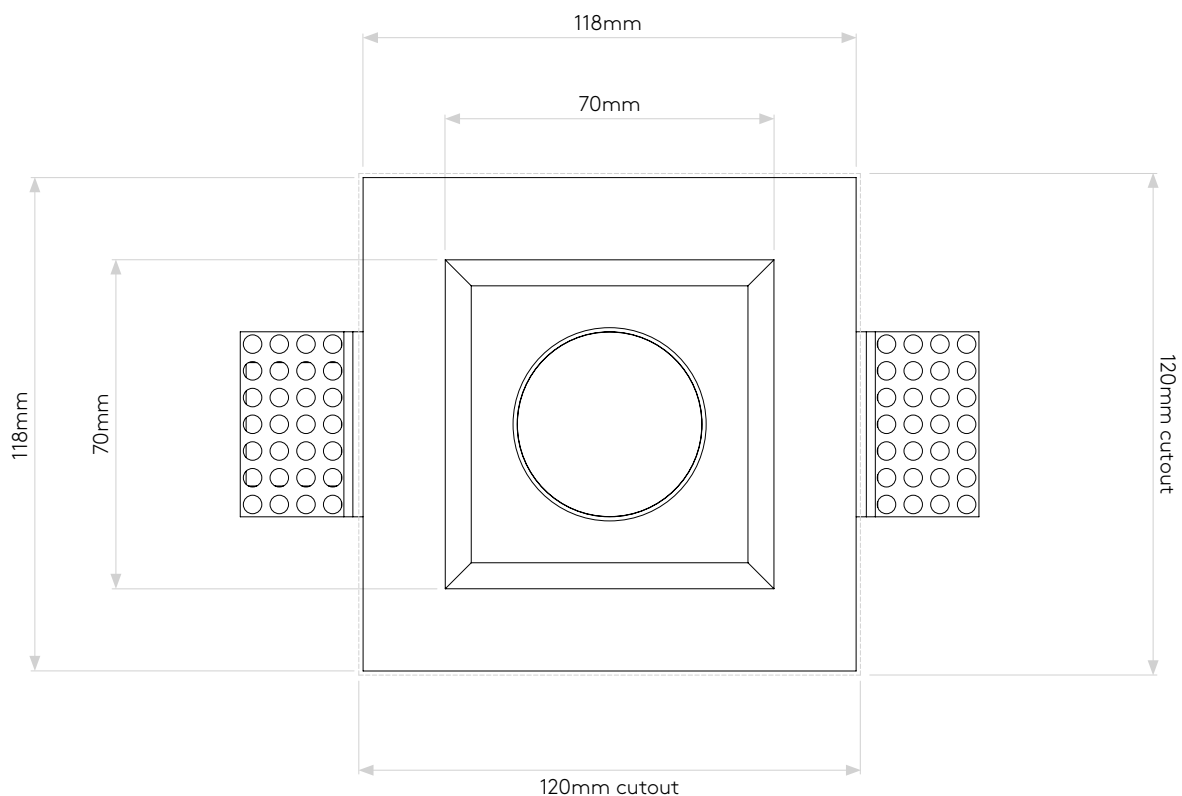

BLANCO SQUARE FIXED

astro

GENERAL

CLASS:	CE (Class 1)
IP RATING:	IP20
BATHROOM ZONE:	Zone 3
VOLTAGE:	Mains 230V
INSTALLATION ORIENTATION:	Ceiling mount
MAIN MATERIAL:	Plaster
DIMENSIONS:	H: 118mm W: 118mm D: 150mm
CUT OUT HOLE:	L: 120mm W: 120mm
RECESS DEPTH:	150mm
FIRE RATING:	Not applicable
CABLE LENGTH:	Not applicable
GROSS WEIGHT:	0.76Kg

LAMP

LIGHT SOURCE:	GU10
MAXIMUM WATTAGE:	50W MAX
LAMP INCLUDED:	No
MAXIMUM LAMP LENGTH:	To be advised
R9:	Lamp dependent
MACADAM ELLIPSE:	Not applicable
TILT ADJUSTABLE ANGLE:	Not applicable
ROTATION ADJUSTABLE ANGLE:	Not applicable
AVERAGE LIFESPAN:	Lamp dependent
L70:	Not applicable
BEAM ANGLE:	Lamp dependent

ADDITIONAL INFORMATION

SHADE INCLUDED	Not applicable
SHADE MATERIAL	Not applicable

CODE: 5655
SKU: 1253002
FINISH: PLASTER

PRODUCT ELEVATIONS

astro

Please note that some dimensions may vary slightly due to manufacturing tolerances, this includes cable entry and fixing holes

Veillez noter que certaines dimensions peuvent varier légèrement en raison des tolérances de fabrication, y compris l'entrée de câble et les trous de fixation.

Bitte beachten Sie, dass die Maße Fertigungstoleranzen unterliegen und daher in geringem Umfang von der angegebenen Größe abweichen können. Dies gilt auch für Kabeleingänge und Befestigungslöcher.