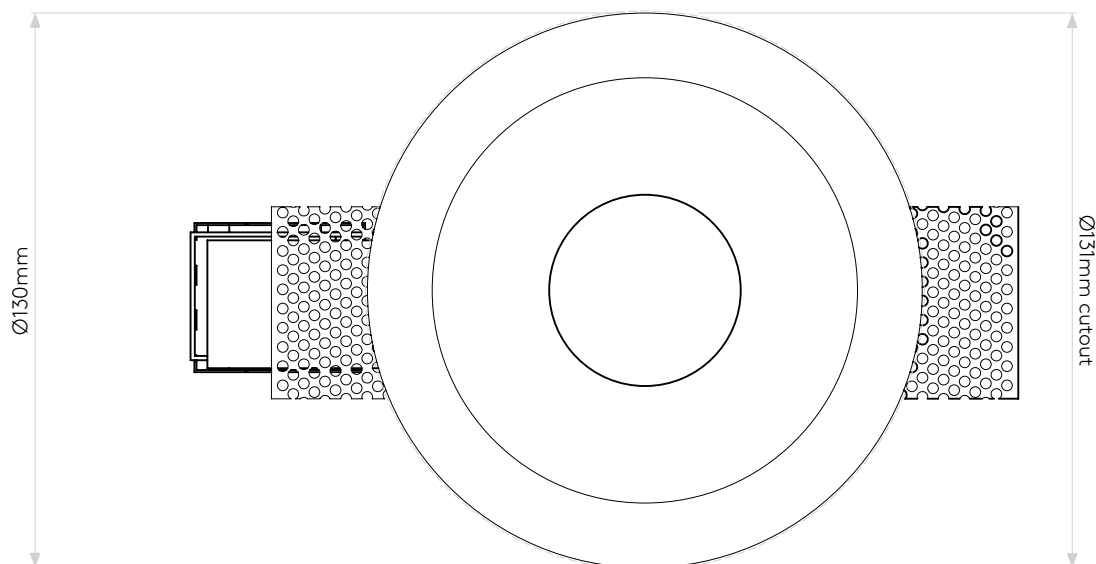

## GENERAL

CLASS:	CE (Class 1)
IP RATING:	IP20
BATHROOM ZONE:	Zone 3
VOLTAGE:	Mains 230V
INSTALLATION ORIENTATION:	Ceiling mount
MAIN MATERIAL:	Plaster
DIMENSIONS:	D: 150mm Ø: 130mm
CUT OUT HOLE:	Ø: 131mm
RECESS DEPTH:	150mm
FIRE RATING:	Not applicable
CABLE LENGTH:	Not applicable
GROSS WEIGHT:	0.68Kg

## LAMP

LIGHT SOURCE:	GU10
MAXIMUM WATTAGE:	50W MAX
LAMP INCLUDED:	No
MAXIMUM LAMP LENGTH:	To be advised
R9:	Lamp dependent
MACADAM ELLIPSE:	Not applicable
TILT ADJUSTABLE ANGLE:	Not applicable
ROTATION ADJUSTABLE ANGLE:	Not applicable
AVERAGE LIFESPAN:	Lamp dependent
L70:	Not applicable
BEAM ANGLE:	Lamp dependent

## ADDITIONAL INFORMATION

SHADE INCLUDED	Not applicable
SHADE MATERIAL	Not applicable

CODE: 5657  
 SKU: 1253004  
 FINISH: PLASTER

## PRODUCT ELEVATIONS

astro

Please note that some dimensions may vary slightly due to manufacturing tolerances, this includes cable entry and fixing holes

Veuillez noter que certaines dimensions peuvent varier légèrement en raison des tolérances de fabrication, y compris l'entrée de câble et les trous de fixation.