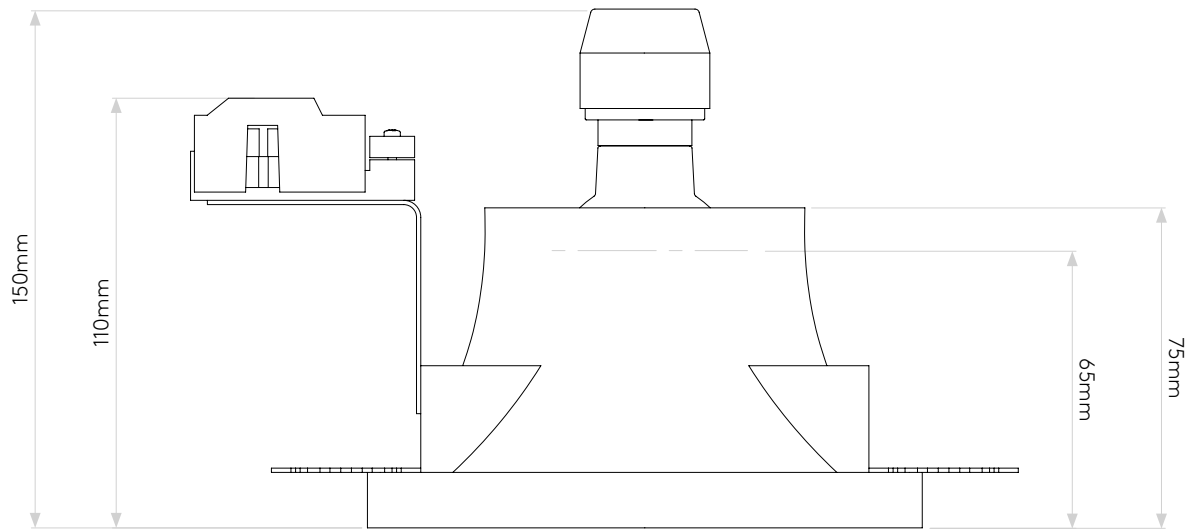

## GENERAL

CLASS:	CE (Class 1)
IP RATING:	IP20
BATHROOM ZONE:	Zone 3
VOLTAGE:	Mains 230V
INSTALLATION ORIENTATION:	Ceiling mount
MAIN MATERIAL:	Plaster
DIMENSIONS:	D: 150mm Ø: 130mm
CUT OUT HOLE:	Ø: 131mm
RECESS DEPTH:	150mm
FIRE RATING:	Not applicable
CABLE LENGTH:	Not applicable
GROSS WEIGHT:	0.68Kg

## LAMP

LIGHT SOURCE:	GU10
MAXIMUM WATTAGE:	50W MAX
LAMP INCLUDED:	No
MAXIMUM LAMP LENGTH:	To be advised
R9:	Lamp dependent
MACADAM ELLIPSE:	Not applicable
TILT ADJUSTABLE ANGLE:	Not applicable
ROTATION ADJUSTABLE ANGLE:	Not applicable
AVERAGE LIFESPAN:	Lamp dependent
L70:	Not applicable
BEAM ANGLE:	Lamp dependent

## ADDITIONAL INFORMATION

SHADE INCLUDED	Not applicable
SHADE MATERIAL	Not applicable

CODE: 5657  
 SKU: 1253004  
 FINISH: PLASTER

## PRODUCT ELEVATIONS

astro

Please note that some dimensions may vary slightly due to manufacturing tolerances, this includes cable entry and fixing holes

Veuillez noter que certaines dimensions peuvent varier légèrement en raison des tolérances de fabrication, y compris l'entrée de câble et les trous de fixation.