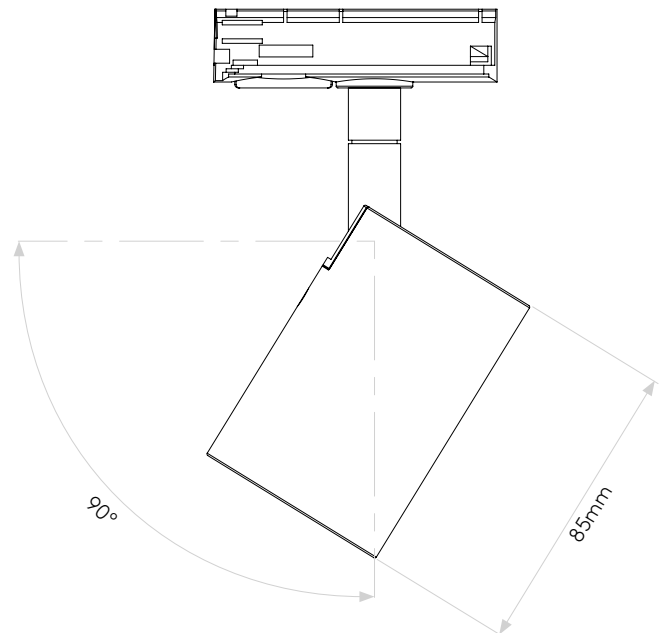

ASCOLI TRACK

astro

GENERAL

CLASS:	CE (Class 2)
IP RATING:	IP20
BATHROOM ZONE:	Zone 3
VOLTAGE:	Mains 230V
INSTALLATION ORIENTATION:	Ceiling mount
MAIN MATERIAL:	Metal - Aluminium
DIMENSIONS:	H: 141mm Ø: 57mm
CUT OUT HOLE:	Not applicable
RECESS DEPTH:	Not applicable
FIRE RATING:	Not applicable
CABLE LENGTH:	Not applicable
GROSS WEIGHT:	0.50Kg

LAMP

LIGHT SOURCE:	GU10
MAXIMUM WATTAGE:	50W MAX
LAMP INCLUDED:	No
MAXIMUM LAMP LENGTH:	57mm
R9:	Lamp dependent
MACADAM ELLIPSE:	Not applicable
TILT ADJUSTABLE ANGLE:	90°
ROTATION ADJUSTABLE ANGLE:	330°
AVERAGE LIFESPAN:	Lamp dependent
L70:	Not applicable
BEAM ANGLE:	Not applicable

ADDITIONAL INFORMATION

SHADE INCLUDED	Not applicable
SHADE MATERIAL	Not applicable

CODE: 6158
SKU: 1286033
FINISH: TEXTURED WHITE

CODE: 6168
SKU: 1286052
FINISH: TEXTURED BLACK

PRODUCT ELEVATIONS

astro

Please note that some dimensions may vary slightly due to manufacturing tolerances, this includes cable entry and fixing holes

Veuillez noter que certaines dimensions peuvent varier légèrement en raison des tolérances de fabrication, y compris l'entrée de câble et les trous de fixation.

Bitte beachten Sie, dass die Maße Fertigungstoleranzen unterliegen und daher in geringem Umfang von der angegebenen Größe abweichen können. Dies gilt auch für Kabeleingänge und Befestigungslöcher.