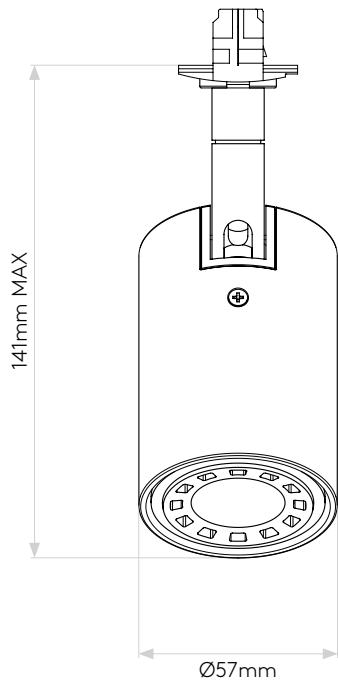

ASCOLI TRACK

astro

GENERAL

CLASS:	CE (Class 2)
IP RATING:	IP20
BATHROOM ZONE:	Zone 3
VOLTAGE:	Mains 230V
INSTALLATION ORIENTATION:	Ceiling mount
MAIN MATERIAL:	Metal - Aluminium
DIMENSIONS:	H: 141mm Ø: 57mm
CUT OUT HOLE:	Not applicable
RECESS DEPTH:	Not applicable
FIRE RATING:	Not applicable
CABLE LENGTH:	Not applicable
GROSS WEIGHT:	0.50Kg

LAMP

LIGHT SOURCE:	GU10
MAXIMUM WATTAGE:	50W MAX
LAMP INCLUDED:	No
MAXIMUM LAMP LENGTH:	57mm
R9:	Lamp dependent
MACADAM ELLIPSE:	Not applicable
TILT ADJUSTABLE ANGLE:	90°
ROTATION ADJUSTABLE ANGLE:	330°
AVERAGE LIFESPAN:	Lamp dependent
L70:	Not applicable
BEAM ANGLE:	Not applicable

ADDITIONAL INFORMATION

SHADE INCLUDED	Not applicable
SHADE MATERIAL	Not applicable

CODE: 6158
SKU: 1286033
FINISH: TEXTURED WHITE

CODE: 6168
SKU: 1286052
FINISH: TEXTURED BLACK

PRODUCT ELEVATIONS

astro

Please note that some dimensions may vary slightly due to manufacturing tolerances, this includes cable entry and fixing holes

Veuillez noter que certaines dimensions peuvent varier légèrement en raison des tolérances de fabrication, y compris l'entrée de câble et les trous de fixation.

Bitte beachten Sie, dass die Maße Fertigungstoleranzen unterliegen und daher in geringem Umfang von der angegebenen Größe abweichen können. Dies gilt auch für Kabeleingänge und Befestigungslöcher.