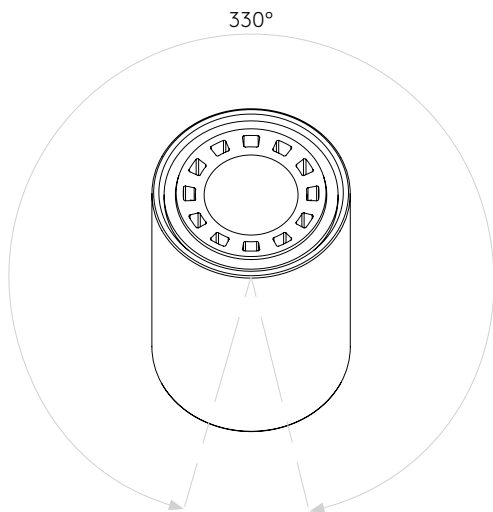

ASCOLI TRACK

astro

GENERAL

CLASS:	CE (Class 2)
IP RATING:	IP20
BATHROOM ZONE:	Zone 3
VOLTAGE:	Mains 230V
INSTALLATION ORIENTATION:	Ceiling mount
MAIN MATERIAL:	Metal - Aluminium
DIMENSIONS:	H: 141mm Ø: 57mm
CUT OUT HOLE:	Not applicable
RECESS DEPTH:	Not applicable
FIRE RATING:	Not applicable
CABLE LENGTH:	Not applicable
GROSS WEIGHT:	0.50Kg

LAMP

LIGHT SOURCE:	GU10
MAXIMUM WATTAGE:	50W MAX
LAMP INCLUDED:	No
MAXIMUM LAMP LENGTH:	57mm
R9:	Lamp dependent
MACADAM ELLIPSE:	Not applicable
TILT ADJUSTABLE ANGLE:	90°
ROTATION ADJUSTABLE ANGLE:	330°
AVERAGE LIFESPAN:	Lamp dependent
L70:	Not applicable
BEAM ANGLE:	Not applicable

ADDITIONAL INFORMATION

SHADE INCLUDED	Not applicable
SHADE MATERIAL	Not applicable

CODE: 6158
SKU: 1286033
FINISH: TEXTURED WHITE

CODE: 6168
SKU: 1286052
FINISH: TEXTURED BLACK

PRODUCT ELEVATIONS

astro

Please note that some dimensions may vary slightly due to manufacturing tolerances, this includes cable entry and fixing holes

Veuillez noter que certaines dimensions peuvent varier légèrement en raison des tolérances de fabrication, y compris l'entrée de câble et les trous de fixation.

Bitte beachten Sie, dass die Maße Fertigungstoleranzen unterliegen und daher in geringem Umfang von der angegebenen Größe abweichen können. Dies gilt auch für Kabeleingänge und Befestigungslöcher.