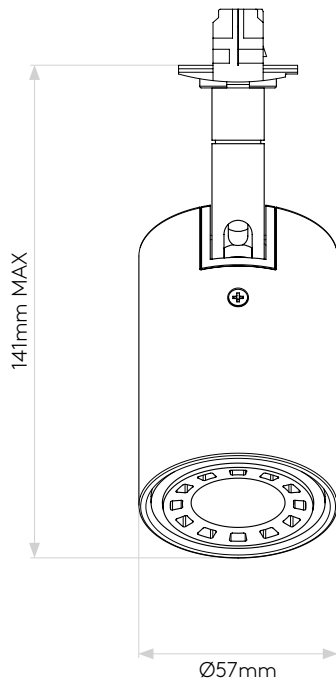

ASCOLI TRACK

astro

GENERAL

CLASS:	CE (Class 2)
IP RATING:	IP20
BATHROOM ZONE:	Zone 3
VOLTAGE:	Mains 230V
INSTALLATION ORIENTATION:	Ceiling mount
MAIN MATERIAL:	Metal - Aluminium
DIMENSIONS:	H: 141mm Ø: 57mm
CUT OUT HOLE:	Not applicable
RECESS DEPTH:	Not applicable
FIRE RATING:	Not applicable
CABLE LENGTH:	Not applicable
GROSS WEIGHT:	0.50Kg

LAMP

LIGHT SOURCE:	GU10
MAXIMUM WATTAGE:	50W MAX
LAMP INCLUDED:	No
MAXIMUM LAMP LENGTH:	57mm
R9:	Lamp dependent
MACADAM ELLIPSE:	Not applicable
TILT ADJUSTABLE ANGLE:	90°
ROTATION ADJUSTABLE ANGLE:	330°
AVERAGE LIFESPAN:	Lamp dependent
L70:	Not applicable
BEAM ANGLE:	Not applicable

ADDITIONAL INFORMATION

SHADE INCLUDED	Not applicable
SHADE MATERIAL	Not applicable

CODE: 6158
SKU: 1286033
FINISH: TEXTURED WHITE

CODE: 6168
SKU: 1286052
FINISH: TEXTURED BLACK

PRODUCT ELEVATIONS

astro

Please note that some dimensions may vary slightly due to manufacturing tolerances, this includes cable entry and fixing holes

Veuillez noter que certaines dimensions peuvent varier légèrement en raison des tolérances de fabrication, y compris l'entrée de câble et les trous de fixation.

Bitte beachten Sie, dass die Maße Fertigungstoleranzen unterliegen und daher in geringem Umfang von der angegebenen Größe abweichen können. Dies gilt auch für Kabeingänge und Befestigungslöcher.