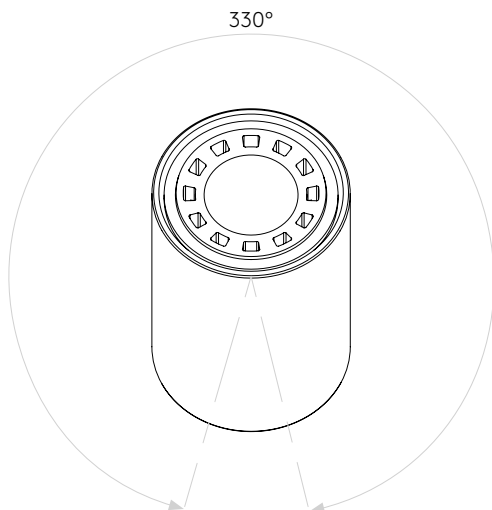

ASCOLI TRACK

astro

GENERAL

CLASS:	CE (Class 2)
IP RATING:	IP20
BATHROOM ZONE:	Zone 3
VOLTAGE:	Mains 230V
INSTALLATION ORIENTATION:	Ceiling mount
MAIN MATERIAL:	Metal - Aluminium
DIMENSIONS:	H: 141mm Ø: 57mm
CUT OUT HOLE:	Not applicable
RECESS DEPTH:	Not applicable
FIRE RATING:	Not applicable
CABLE LENGTH:	Not applicable
GROSS WEIGHT:	0.50Kg

LAMP

LIGHT SOURCE:	GU10
MAXIMUM WATTAGE:	50W MAX
LAMP INCLUDED:	No
MAXIMUM LAMP LENGTH:	57mm
R9:	Lamp dependent
MACADAM ELLIPSE:	Not applicable
TILT ADJUSTABLE ANGLE:	90°
ROTATION ADJUSTABLE ANGLE:	330°
AVERAGE LIFESPAN:	Lamp dependent
L70:	Not applicable
BEAM ANGLE:	Not applicable

ADDITIONAL INFORMATION

SHADE INCLUDED	Not applicable
SHADE MATERIAL	Not applicable

CODE: 6158
SKU: 1286033
FINISH: TEXTURED WHITE

CODE: 6168
SKU: 1286052
FINISH: TEXTURED BLACK

PRODUCT ELEVATIONS

astro

Please note that some dimensions may vary slightly due to manufacturing tolerances, this includes cable entry and fixing holes

Veuillez noter que certaines dimensions peuvent varier légèrement en raison des tolérances de fabrication, y compris l'entrée de câble et les trous de fixation.

Bitte beachten Sie, dass die Maße Fertigungstoleranzen unterliegen und daher in geringem Umfang von der angegebenen Größe abweichen können. Dies gilt auch für Kabeingänge und Befestigungslöcher.