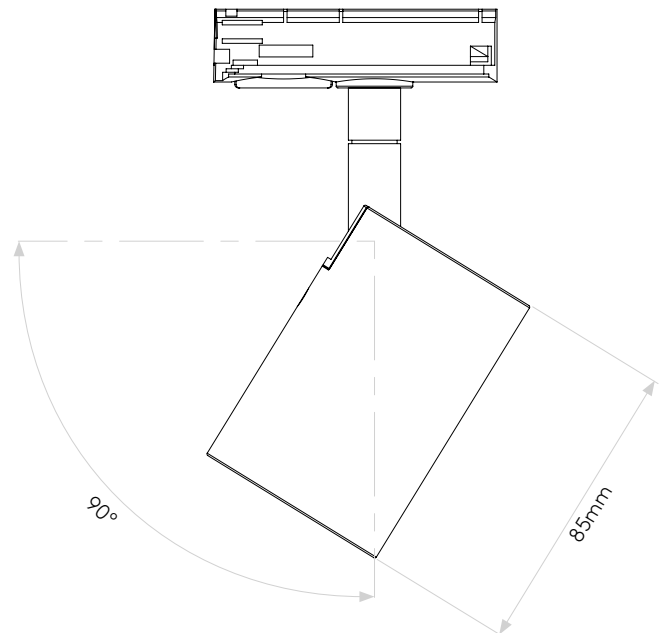

ASCOLI TRACK

astro

GENERAL

CLASS:	CE (Class 2)
IP RATING:	IP20
BATHROOM ZONE:	Zone 3
VOLTAGE:	Mains 230V
INSTALLATION ORIENTATION:	Ceiling mount
MAIN MATERIAL:	Metal - Aluminium
DIMENSIONS:	H: 141mm Ø: 57mm
CUT OUT HOLE:	Not applicable
RECESS DEPTH:	Not applicable
FIRE RATING:	Not applicable
CABLE LENGTH:	Not applicable
GROSS WEIGHT:	0.50Kg

LAMP

LIGHT SOURCE:	GU10
MAXIMUM WATTAGE:	50W MAX
LAMP INCLUDED:	No
MAXIMUM LAMP LENGTH:	57mm
R9:	Lamp dependent
MACADAM ELLIPSE:	Not applicable
TILT ADJUSTABLE ANGLE:	90°
ROTATION ADJUSTABLE ANGLE:	330°
AVERAGE LIFESPAN:	Lamp dependent
L70:	Not applicable
BEAM ANGLE:	Not applicable

ADDITIONAL INFORMATION

SHADE INCLUDED	Not applicable
SHADE MATERIAL	Not applicable

CODE: 6158
SKU: 1286033
FINISH: TEXTURED WHITE

CODE: 6168
SKU: 1286052
FINISH: TEXTURED BLACK

PRODUCT ELEVATIONS

astro

Please note that some dimensions may vary slightly due to manufacturing tolerances, this includes cable entry and fixing holes

Veuillez noter que certaines dimensions peuvent varier légèrement en raison des tolérances de fabrication, y compris l'entrée de câble et les trous de fixation.

Bitte beachten Sie, dass die Maße Fertigungstoleranzen unterliegen und daher in geringem Umfang von der angegebenen Größe abweichen können. Dies gilt auch für Kabeingänge und Befestigungslöcher.