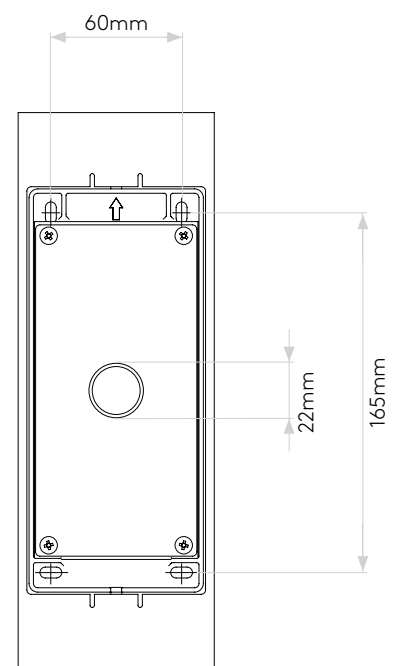

OSLO 255 LED

astro

GENERAL

| | |
|---------------------------|---------------------|
| LOCATION: | Bathroom/Exterior |
| CLASS: | CE (Class I) |
| IP RATING: | IP65 |
| BATHROOM ZONE: | Zone 1, 2, 3 |
| DRIVER REQUIRED: | No |
| INSTALLATION ORIENTATION: | Wall Mount |
| MAIN MATERIAL: | Metal - Aluminium |
| DIMENSIONS (mm): | H: 255 W: 90 D: 110 |
| CUT OUT HOLE (mm): | - |
| RECESS DEPTH (mm): | - |
| FIRE RATING: | - |
| CABLE LENGTH (mm): | - |
| GROSS WEIGHT (kg): | 1.42 |

Please note that some dimensions may vary slightly due to manufacturing tolerances, this includes cable entry and fixing holes

Veillez noter que certaines dimensions peuvent varier légèrement en raison des tolérances de fabrication, y compris l'entrée de câble et les trous de fixation.