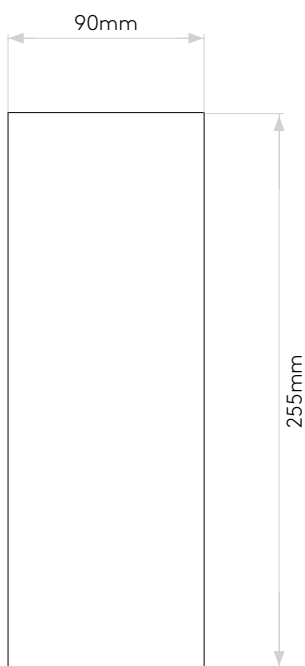

PRODUCT ELEVATIONS

astro

Please note that some dimensions may vary slightly due to manufacturing tolerances, this includes cable entry and fixing holes

Veillez noter que certaines dimensions peuvent varier légèrement en raison des tolérances de fabrication, y compris l'entrée de câble et les trous de fixation.

Bitte beachten Sie, dass die Maße Fertigungstoleranzen unterliegen und daher in geringem Umfang von der angegebenen Größe abweichen können. Dies gilt auch für Kabeleingänge und Befestigungslöcher.

Si prega notare che possono esserci piccole variazioni in alcune dimensioni dovute alle tolleranze di produzione, queste includono l'ingresso del cavo e i fori di fissaggio.