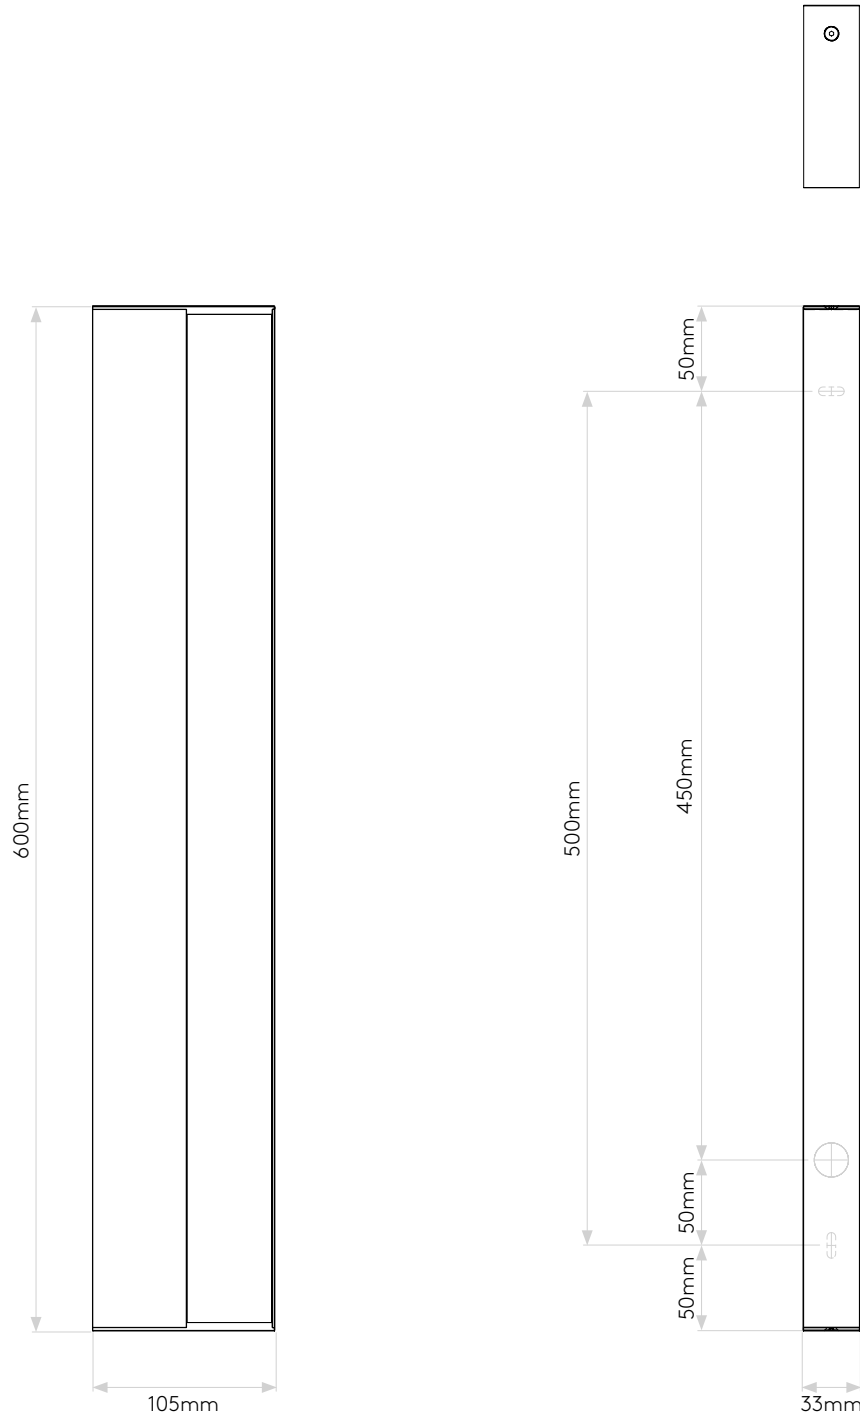

LAMP

LIGHT SOURCE:	LED STRIP
MAXIMUM WATTAGE:	12.8W
LAMP INCLUDED:	Yes (Integral)
MAXIMUM LAMP LENGTH:	Not applicable
LUMINOUS FLUX:	435.8 lm
COLOUR TEMP:	3000K
CRI:	80
R9:	25.0
MACADAM ELLIPSE:	+/-100K
TILT ADJUSTABLE ANGLE:	Not applicable
ROTATION ADJUSTABLE ANGLE:	Not applicable
AVERAGE LIFESPAN:	50,000hrs
L70:	To be advised
BEAM ANGLE:	Not applicable

PRODUCT ELEVATIONS

astro

Please note that some dimensions may vary slightly due to manufacturing tolerances, this includes cable entry and fixing holes

Veuillez noter que certaines dimensions peuvent varier légèrement en raison des tolérances de fabrication, y compris l'entrée de câble et les trous de fixation.