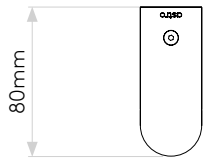

ARTEMIS 600 LED

astro

GENERAL

CLASS:	CE (Class 2)
IP RATING:	IP44
BATHROOM ZONE:	Zone 2, 3
VOLTAGE:	Mains 230V
INSTALLATION ORIENTATION:	Wall mount
MAIN MATERIAL:	Metal - Aluminium
DIMENSIONS:	H: 600mm W: 33mm D: 80mm
CUT OUT HOLE:	Not applicable
RECESS DEPTH:	Not applicable
FIRE RATING:	Not applicable
CABLE LENGTH:	Not applicable
GROSS WEIGHT:	1.128Kg

LAMP

LIGHT SOURCE:	LED STRIP
MAXIMUM WATTAGE:	12.6W
LAMP INCLUDED:	Yes (Integral)
MAXIMUM LAMP LENGTH:	Not applicable
LUMINOUS FLUX:	604.06 lm
COLOUR TEMP:	3000K
CRI:	80
R9:	23.5
MACADAM ELLIPSE:	+/-100K
TILT ADJUSTABLE ANGLE:	Not applicable
ROTATION ADJUSTABLE ANGLE:	Not applicable
AVERAGE LIFESPAN:	50,000hrs
L70:	To be advised
BEAM ANGLE:	Not applicable

PRODUCT ELEVATIONS

astro

Please note that some dimensions may vary slightly due to manufacturing tolerances, this includes cable entry and fixing holes

Veillez noter que certaines dimensions peuvent varier légèrement en raison des tolérances de fabrication, y compris l'entrée de câble et les trous de fixation.