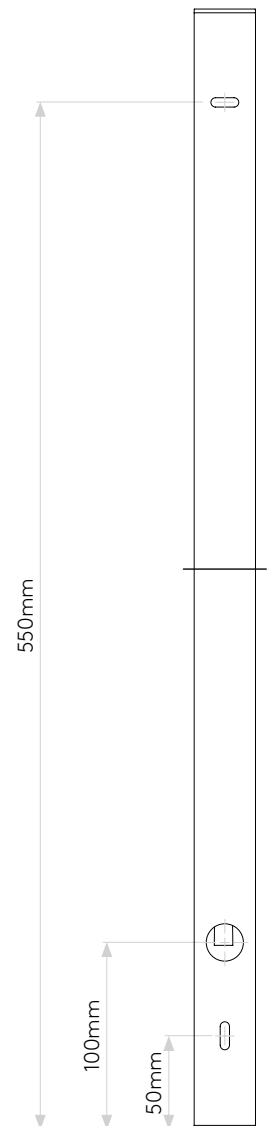

ARTEMIS 600 LED

astro

GENERAL

CLASS:	CE (Class 2)
IP RATING:	IP44
BATHROOM ZONE:	Zone 2, 3
VOLTAGE:	Mains 230V
INSTALLATION ORIENTATION:	Wall mount
MAIN MATERIAL:	Metal - Aluminium
DIMENSIONS:	H: 600mm W: 33mm D: 80mm
CUT OUT HOLE:	Not applicable
RECESS DEPTH:	Not applicable
FIRE RATING:	Not applicable
CABLE LENGTH:	Not applicable
GROSS WEIGHT:	1.128Kg

LAMP

LIGHT SOURCE:	LED STRIP
MAXIMUM WATTAGE:	12.6W
LAMP INCLUDED:	Yes (Integral)
MAXIMUM LAMP LENGTH:	Not applicable
LUMINOUS FLUX:	604.06 lm
COLOUR TEMP:	3000K
CRI:	80
R9:	23.5
MACADAM ELLIPSE:	+/-100K
TILT ADJUSTABLE ANGLE:	Not applicable
ROTATION ADJUSTABLE ANGLE:	Not applicable
AVERAGE LIFESPAN:	50,000hrs
L70:	To be advised
BEAM ANGLE:	Not applicable

PRODUCT ELEVATIONS

astro

Please note that some dimensions may vary slightly due to manufacturing tolerances, this includes cable entry and fixing holes

Veillez noter que certaines dimensions peuvent varier légèrement en raison des tolérances de fabrication, y compris l'entrée de câble et les trous de fixation.

Bitte beachten Sie, dass die Maße Fertigungstoleranzen unterliegen und daher in geringem Umfang von der angegebenen Größe abweichen können. Dies gilt auch für Kabeingänge und Befestigungslöcher.

Si prega notare che possono esserci piccole variazioni in alcune dimensioni dovute alle tolleranze di produzione, queste includono l'ingresso del cavo e i fori di fissaggio.