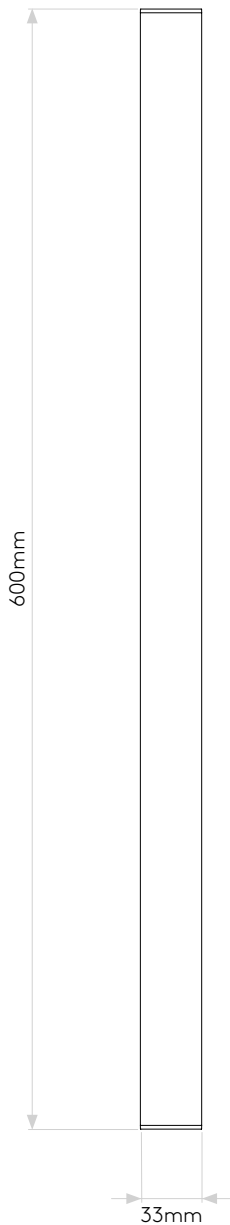

ARTEMIS 600 LED

astro

GENERAL

CLASS:	CE (Class 2)
IP RATING:	IP44
BATHROOM ZONE:	Zone 2, 3
VOLTAGE:	Mains 230V
INSTALLATION ORIENTATION:	Wall mount
MAIN MATERIAL:	Metal - Aluminium
DIMENSIONS:	H: 600mm W: 33mm D: 80mm
CUT OUT HOLE:	Not applicable
RECESS DEPTH:	Not applicable
FIRE RATING:	Not applicable
CABLE LENGTH:	Not applicable
GROSS WEIGHT:	1.128Kg

LAMP

LIGHT SOURCE:	LED STRIP
MAXIMUM WATTAGE:	12.6W
LAMP INCLUDED:	Yes (Integral)
MAXIMUM LAMP LENGTH:	Not applicable
LUMINOUS FLUX:	604.06 lm
COLOUR TEMP:	3000K
CRI:	80
R9:	23.5
MACADAM ELLIPSE:	+/-100K
TILT ADJUSTABLE ANGLE:	Not applicable
ROTATION ADJUSTABLE ANGLE:	Not applicable
AVERAGE LIFESPAN:	50,000hrs
L70:	To be advised
BEAM ANGLE:	Not applicable

ADDITIONAL INFORMATION:

SHADE INCLUDED:	-
SHADE/DIFFUSER MATERIAL:	Polycarbonate
SHADE/DIFFUSER FINISH	White
F MARK:	Suitable for mounting on flammable materials

CODE: 7974
SKU: 1308006
FINISH: POLISHED CHROME

PRODUCT ELEVATIONS

astro

Please note that some dimensions may vary slightly due to manufacturing tolerances, this includes cable entry and fixing holes

Veillez noter que certaines dimensions peuvent varier légèrement en raison des tolérances de fabrication, y compris l'entrée de câble et les trous de fixation.