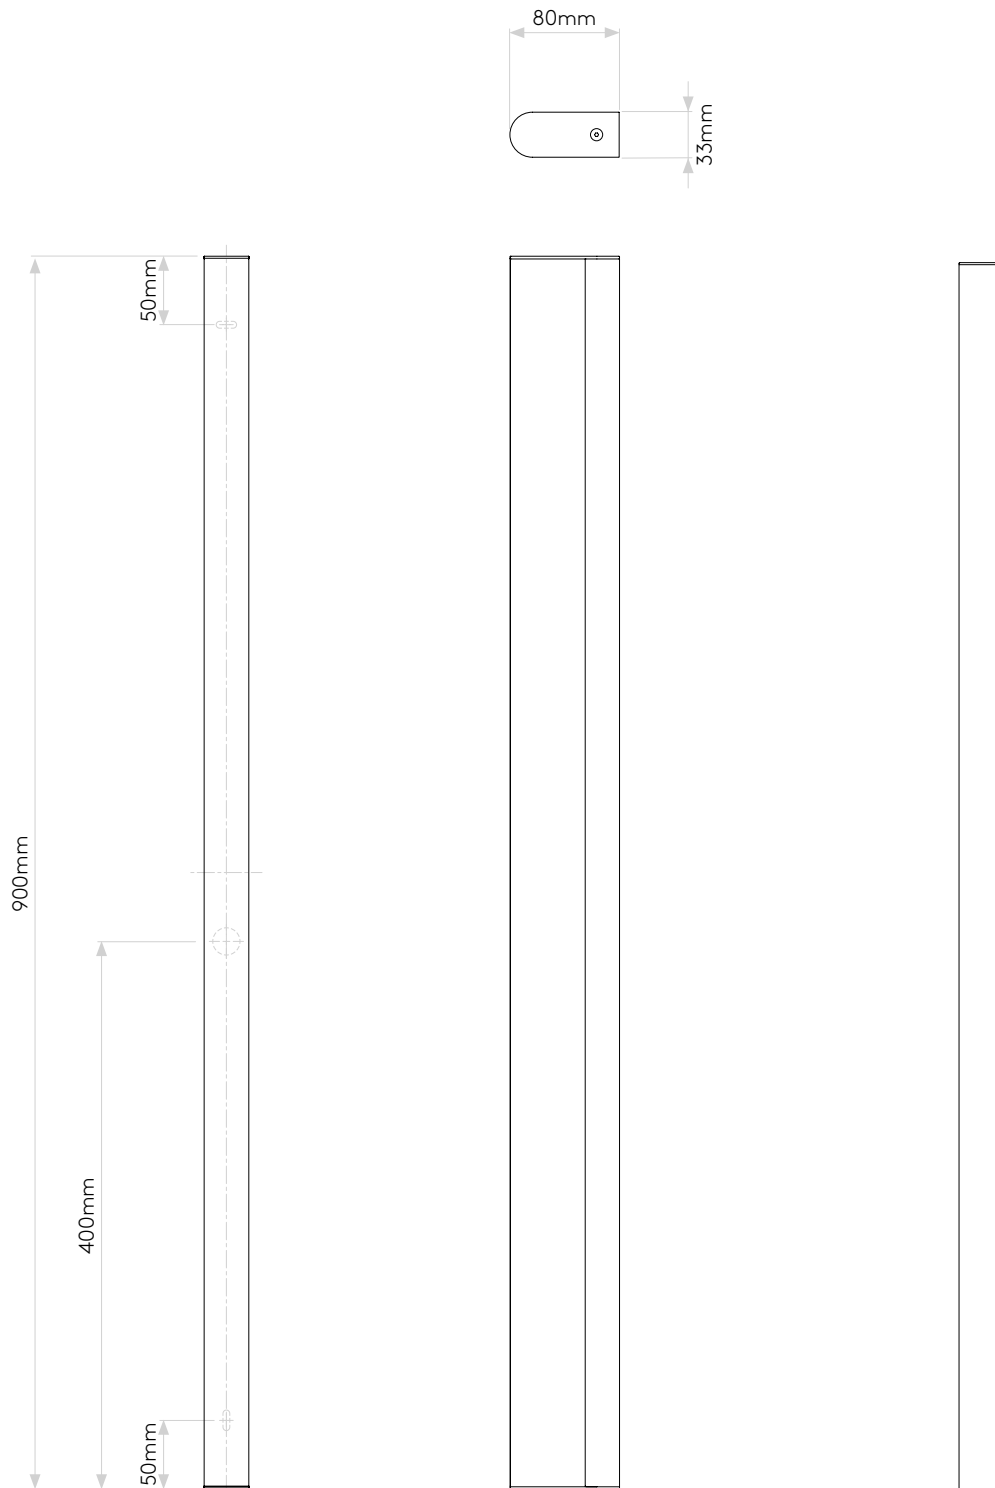

LAMP

LIGHT SOURCE:	LED STRIP
MAXIMUM WATTAGE:	17.6W
LAMP INCLUDED:	Yes (Integral)
MAXIMUM LAMP LENGTH:	Not applicable
LUMINOUS FLUX:	873.96 lm
COLOUR TEMP:	3000K
CRI:	80
R9:	24.1
MACADAM ELLIPSE:	+/-100K
TILT ADJUSTABLE ANGLE:	Not applicable
ROTATION ADJUSTABLE ANGLE:	Not applicable
AVERAGE LIFESPAN:	50,000hrs
L70:	To be advised
BEAM ANGLE:	Not applicable

PRODUCT ELEVATIONS

astro

Please note that some dimensions may vary slightly due to manufacturing tolerances, this includes cable entry and fixing holes

Veillez noter que certaines dimensions peuvent varier légèrement en raison des tolérances de fabrication, y compris l'entrée de câble et les trous de fixation.