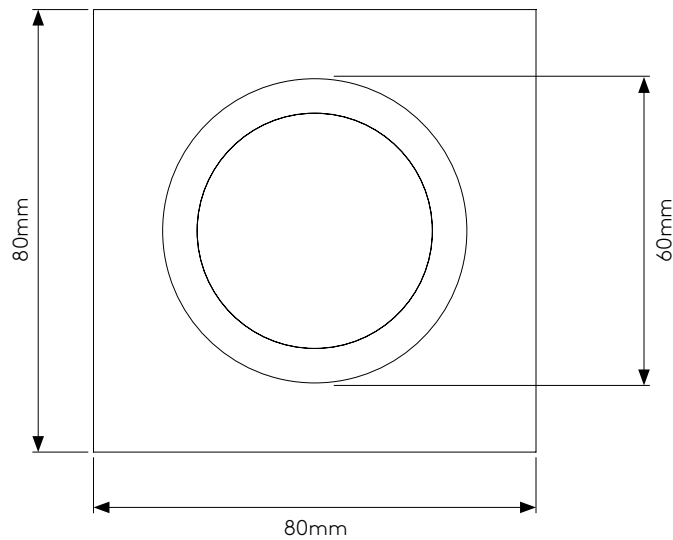

PRODUCT ELEVATIONS

astro

Please note that some dimensions may vary slightly due to manufacturing tolerances, this includes cable entry and fixing holes

Veillez noter que certaines dimensions peuvent varier légèrement en raison des tolérances de fabrication, y compris l'entrée de câble et les trous de fixation.

Bitte beachten Sie, dass die Maße Fertigungstoleranzen unterliegen und daher in geringem Umfang von der angegebenen Größe abweichen können. Dies gilt auch für Kabeleingänge und Befestigungslöcher.

Si prega notare che possono esserci piccole variazioni in alcune dimensioni dovute alle tolleranze di produzione, queste includono l'ingresso del cavo e i fori di fissaggio.