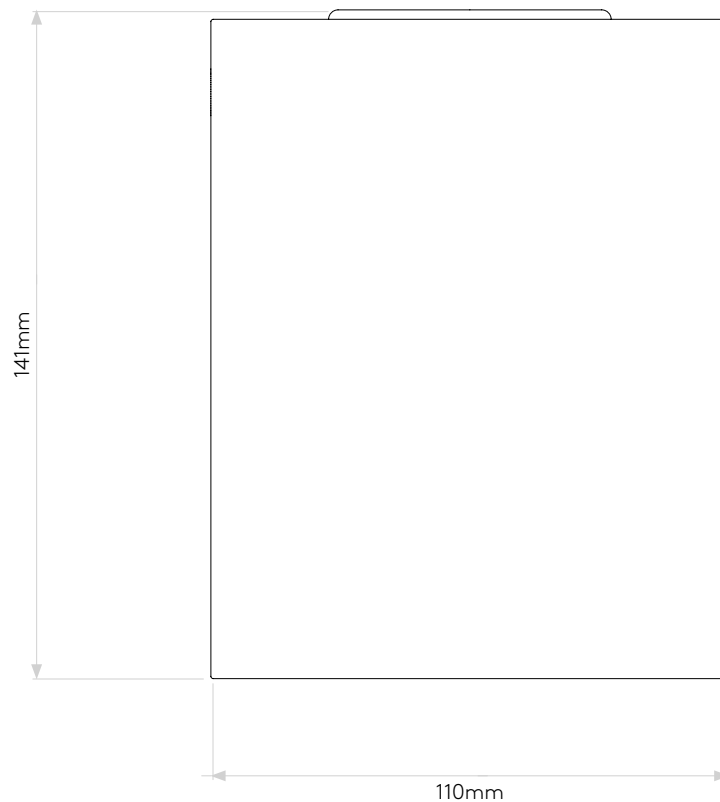

PRODUCT ELEVATIONS

astro

Please note that some dimensions may vary slightly due to manufacturing tolerances, this includes cable entry and fixing holes

Veillez noter que certaines dimensions peuvent varier légèrement en raison des tolérances de fabrication, y compris l'entrée de câble et les trous de fixation.

Bitte beachten Sie, dass die Maße Fertigungstoleranzen unterliegen und daher in geringem Umfang von der angegebenen Größe abweichen können. Dies gilt auch für Kabeingänge und Befestigungslöcher.

Si prega notare che possono esserci piccole variazioni in alcune dimensioni dovute alle tolleranze di produzione, queste includono l'ingresso del cavo e i fori di fissaggio.