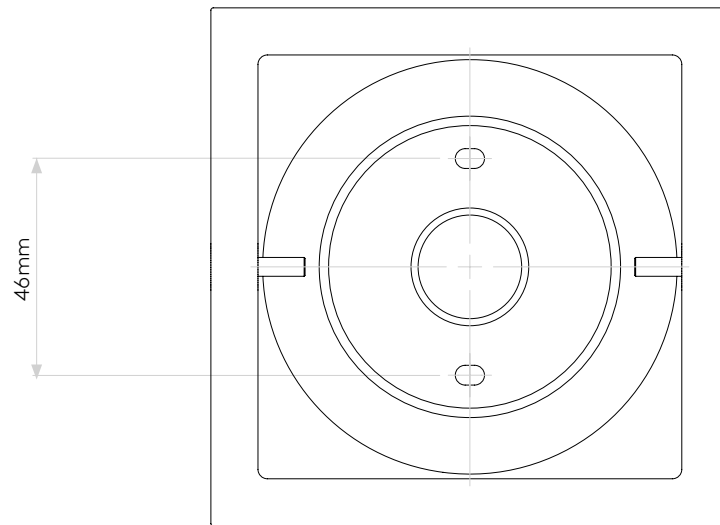

PRODUCT ELEVATIONS

astro

Please note that some dimensions may vary slightly due to manufacturing tolerances, this includes cable entry and fixing holes

Veillez noter que certaines dimensions peuvent varier légèrement en raison des tolérances de fabrication, y compris l'entrée de câble et les trous de fixation.

Bitte beachten Sie, dass die Maße Fertigungstoleranzen unterliegen und daher in geringem Umfang von der angegebenen Größe abweichen können. Dies gilt auch für Kabeingänge und Befestigungslöcher.

Si prega notare che possono esserci piccole variazioni in alcune dimensioni dovute alle tolleranze di produzione, queste includono l'ingresso del cavo e i fori di fissaggio.