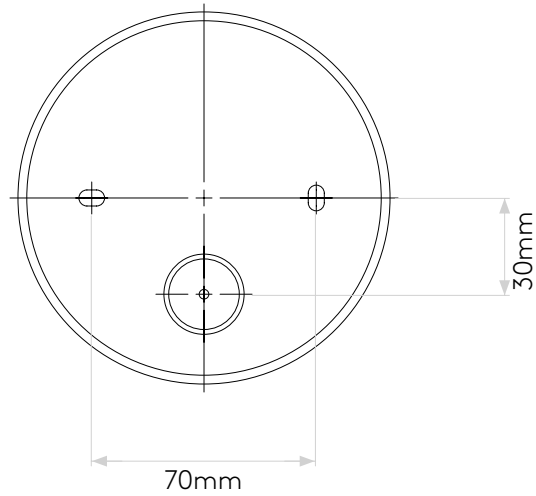

PRODUCT ELEVATIONS

astro

Please note that some dimensions may vary slightly due to manufacturing tolerances, this includes cable entry and fixing holes

Veillez noter que certaines dimensions peuvent varier légèrement en raison des tolérances de fabrication, y compris l'entrée de câble et les trous de fixation.

Bitte beachten Sie, dass die Maße Fertigungstoleranzen unterliegen und daher in geringem Umfang von der angegebenen Größe abweichen können. Dies gilt auch für Kabeleingänge und Befestigungslöcher.

Si prega notare che possono esserci piccole variazioni in alcune dimensioni dovute alle tolleranze di produzione, queste includono l'ingresso del cavo e i fori di fissaggio.