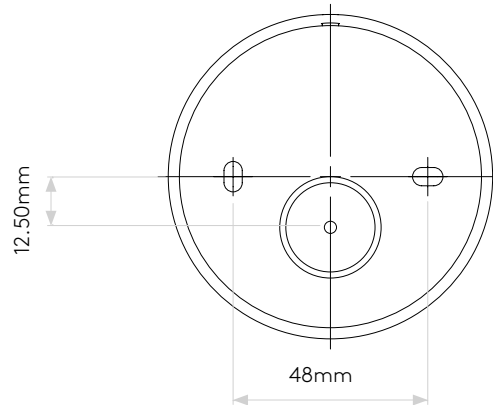

PRODUCT ELEVATIONS

astro

Please note that some dimensions may vary slightly due to manufacturing tolerances, this includes cable entry and fixing holes

Veuillez noter que certaines dimensions peuvent varier légèrement en raison des tolérances de fabrication, y compris l'entrée de câble et les trous de fixation.

Bitte beachten Sie, dass die Maße Fertigungstoleranzen unterliegen und daher in geringem Umfang von der angegebenen Größe abweichen können. Dies gilt auch für Kabeingänge und Befestigungslöcher.

Si prega notare che possono esserci piccole variazioni in alcune dimensioni dovute alle tolleranze di produzione, queste includono l'ingresso del cavo e i fori di fissaggio.