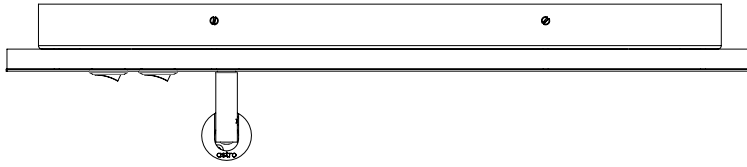

PRODUCT ELEVATIONS

astro

Please note that some dimensions may vary slightly due to manufacturing tolerances, this includes cable entry and fixing holes

Veillez noter que certaines dimensions peuvent varier légèrement en raison des tolérances de fabrication, y compris l'entrée de câble et les trous de fixation.

Bitte beachten Sie, dass die Maße Fertigungstoleranzen unterliegen und daher in geringem Umfang von der angegebenen Größe abweichen können. Dies gilt auch für Kabeingänge und Befestigungslöcher.

Si prega notare che possono esserci piccole variazioni in alcune dimensioni dovute alle tolleranze di produzione, queste includono l'ingresso del cavo e i fori di fissaggio.