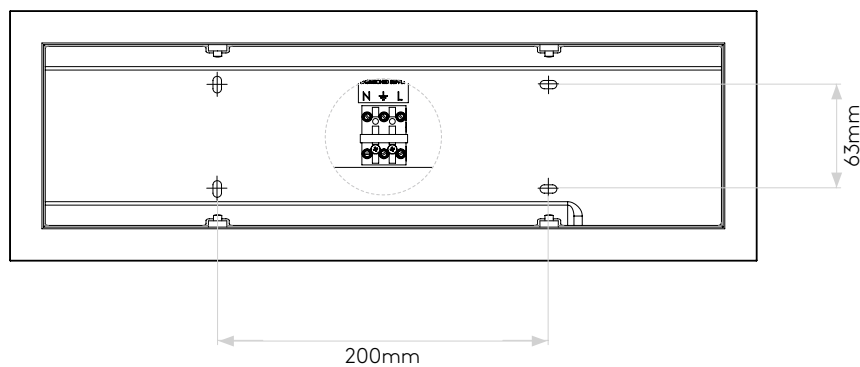

PRODUCT ELEVATIONS

astro

Please note that some dimensions may vary slightly due to manufacturing tolerances, this includes cable entry and fixing holes

Veillez noter que certaines dimensions peuvent varier légèrement en raison des tolérances de fabrication, y compris l'entrée de câble et les trous de fixation.

Bitte beachten Sie, dass die Maße Fertigungstoleranzen unterliegen und daher in geringem Umfang von der angegebenen Größe abweichen können. Dies gilt auch für Kabeingänge und Befestigungslöcher.

Si prega notare che possono esserci piccole variazioni in alcune dimensioni dovute alle tolleranze di produzione, queste includono l'ingresso del cavo e i fori di fissaggio.