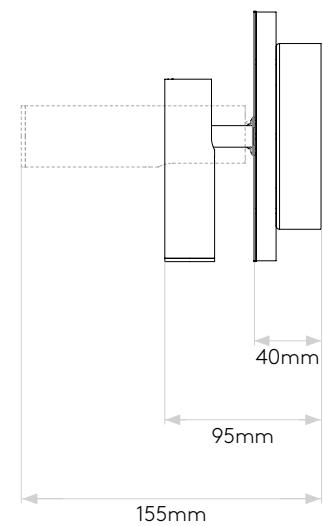

EDGE READER LED

astro

GENERAL

LOCATION:	Interior
CLASS:	CE (Class I)
IP RATING:	IP20
BATHROOM ZONE:	Zone 3
DRIVER REQUIRED:	-
INSTALLATION ORIENTATION:	Wall Mount - Horizontal & Vertical
MAIN MATERIAL:	Metal -Mild Steel
DIMENSIONS (mm):	H: 451 W: 151 D: 95
CUT OUT HOLE (mm):	-
RECESS DEPTH (mm):	-
FIRE RATING:	-
CABLE LENGTH (mm):	-
GROSS WEIGHT (kg):	3.28

MAIN LAMP

LIGHT SOURCE:	LED Strip
WATTAGE:	14.8W
LAMP INCLUDED:	Yes (Integral)
MAXIMUM LAMP LENGTH (mm):	-
LUMINOUS FLUX (lm):	427
COLOUR TEMP (K):	2700
CRI (Ra):	80
MACADAM ELLIPSE:	+/-100K
TILT ADJUSTABLE ANGLE (°):	-
ROTATION ADJUSTABLE ANGLE (°):	-
LIFETIME (hrs):	-
BEAM ANGLE (°):	-

PRODUCT ELEVATIONS

astro

Please note that some dimensions may vary slightly due to manufacturing tolerances, this includes cable entry and fixing holes

Veillez noter que certaines dimensions peuvent varier légèrement en raison des tolérances de fabrication, y compris l'entrée de câble et les trous de fixation.