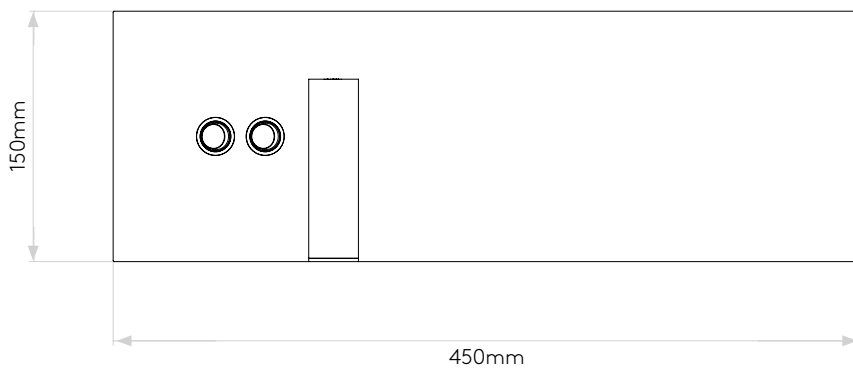

PRODUCT ELEVATIONS

astro

Please note that some dimensions may vary slightly due to manufacturing tolerances, this includes cable entry and fixing holes

Veillez noter que certaines dimensions peuvent varier légèrement en raison des tolérances de fabrication, y compris l'entrée de câble et les trous de fixation.

Bitte beachten Sie, dass die Maße Fertigungstoleranzen unterliegen und daher in geringem Umfang von der angegebenen Größe abweichen können. Dies gilt auch für Kabeingänge und Befestigungslöcher.

Si prega notare che possono esserci piccole variazioni in alcune dimensioni dovute alle tolleranze di produzione, queste includono l'ingresso del cavo e i fori di fissaggio.