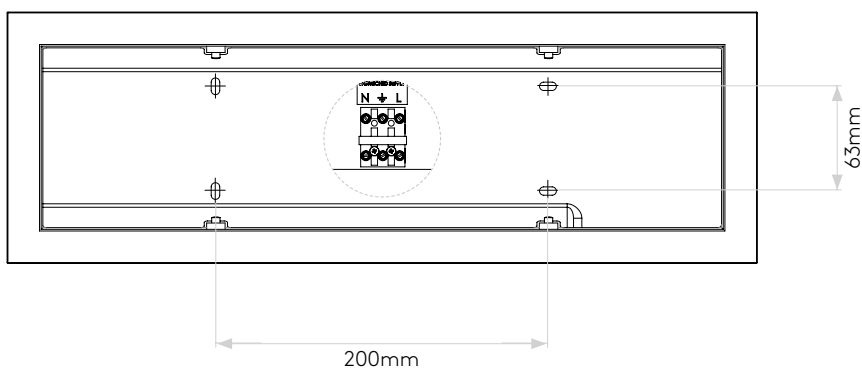

PRODUCT ELEVATIONS

astro

Please note that some dimensions may vary slightly due to manufacturing tolerances, this includes cable entry and fixing holes

Veuillez noter que certaines dimensions peuvent varier légèrement en raison des tolérances de fabrication, y compris l'entrée de câble et les trous de fixation.

Bitte beachten Sie, dass die Maße Fertigungstoleranzen unterliegen und daher in geringem Umfang von der angegebenen Größe abweichen können. Dies gilt auch für Kabeingänge und Befestigungslöcher.

Si prega notare che possono esserci piccole variazioni in alcune dimensioni dovute alle tolleranze di produzione, queste includono l'ingresso del cavo e i fori di fissaggio.