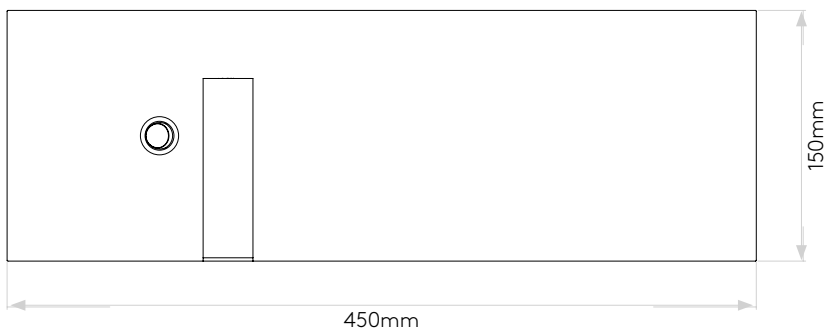

PRODUCT ELEVATIONS

astro

Please note that some dimensions may vary slightly due to manufacturing tolerances, this includes cable entry and fixing holes

Veuillez noter que certaines dimensions peuvent varier légèrement en raison des tolérances de fabrication, y compris l'entrée de câble et les trous de fixation.

Bitte beachten Sie, dass die Maße Fertigungstoleranzen unterliegen und daher in geringem Umfang von der angegebenen Größe abweichen können. Dies gilt auch für Kabeingänge und Befestigungslöcher.

Si prega notare che possono esserci piccole variazioni in alcune dimensioni dovute alle tolleranze di produzione, queste includono l'ingresso del cavo e i fori di fissaggio.