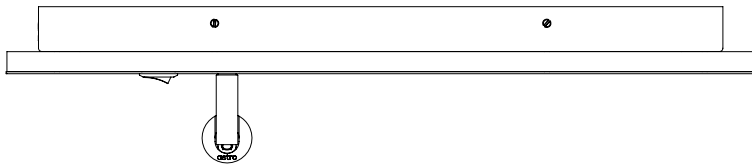

PRODUCT ELEVATIONS

astro

Please note that some dimensions may vary slightly due to manufacturing tolerances, this includes cable entry and fixing holes

Veuillez noter que certaines dimensions peuvent varier légèrement en raison des tolérances de fabrication, y compris l'entrée de câble et les trous de fixation.

Bitte beachten Sie, dass die Maße Fertigungstoleranzen unterliegen und daher in geringem Umfang von der angegebenen Größe abweichen können. Dies gilt auch für Kabeingänge und Befestigungslöcher.

Si prega notare che possono esserci piccole variazioni in alcune dimensioni dovute alle tolleranze di produzione, queste includono l'ingresso del cavo e i fori di fissaggio.