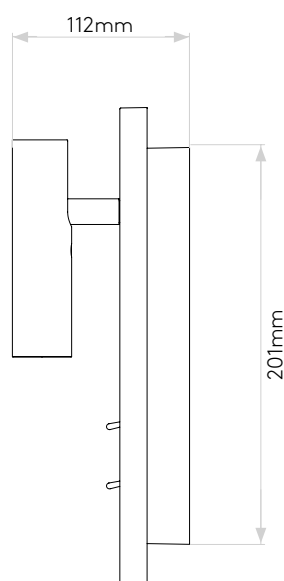

PRODUCT ELEVATIONS

astro

Please note that some dimensions may vary slightly due to manufacturing tolerances, this includes cable entry and fixing holes

Veuillez noter que certaines dimensions peuvent varier légèrement en raison des tolérances de fabrication, y compris l'entrée de câble et les trous de fixation.

Bitte beachten Sie, dass die Maße Fertigungstoleranzen unterliegen und daher in geringem Umfang von der angegebenen Größe abweichen können. Dies gilt auch für Kabeingänge und Befestigungslöcher.

Si prega notare che possono esserci piccole variazioni in alcune dimensioni dovute alle tolleranze di produzione, queste includono l'ingresso del cavo e i fori di fissaggio.