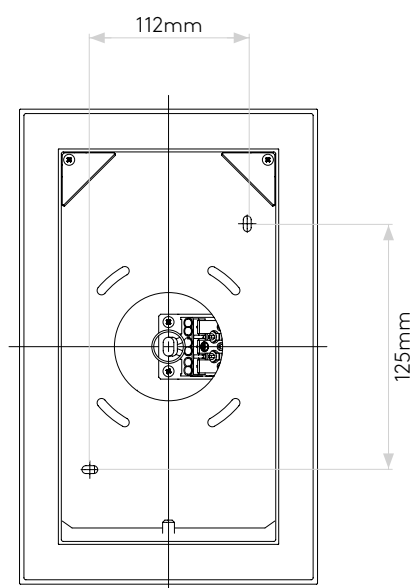

PRODUCT ELEVATIONS

astro

Please note that some dimensions may vary slightly due to manufacturing tolerances, this includes cable entry and fixing holes

Veuillez noter que certaines dimensions peuvent varier légèrement en raison des tolérances de fabrication, y compris l'entrée de câble et les trous de fixation.

Bitte beachten Sie, dass die Maße Fertigungstoleranzen unterliegen und daher in geringem Umfang von der angegebenen Größe abweichen können. Dies gilt auch für Kabeingänge und Befestigungslöcher.

Si prega notare che possono esserci piccole variazioni in alcune dimensioni dovute alle tolleranze di produzione, queste includono l'ingresso del cavo e i fori di fissaggio.