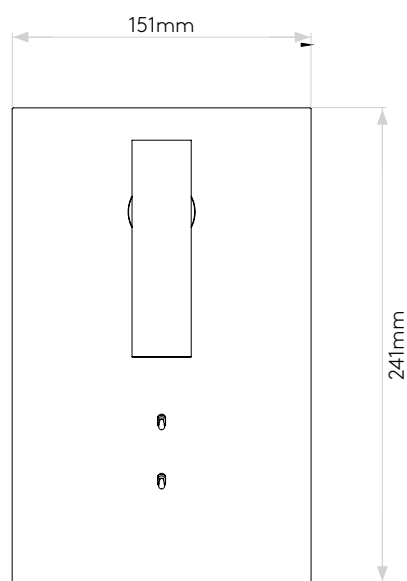

PRODUCT ELEVATIONS

astro

Please note that some dimensions may vary slightly due to manufacturing tolerances, this includes cable entry and fixing holes

Veuillez noter que certaines dimensions peuvent varier légèrement en raison des tolérances de fabrication, y compris l'entrée de câble et les trous de fixation.

Bitte beachten Sie, dass die Maße Fertigungstoleranzen unterliegen und daher in geringem Umfang von der angegebenen Größe abweichen können. Dies gilt auch für Kabeingänge und Befestigungslöcher.

Si prega notare che possono esserci piccole variazioni in alcune dimensioni dovute alle tolleranze di produzione, queste includono l'ingresso del cavo e i fori di fissaggio.