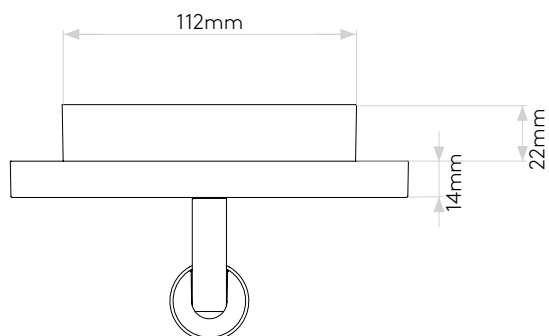

PRODUCT ELEVATIONS

astro

Please note that some dimensions may vary slightly due to manufacturing tolerances, this includes cable entry and fixing holes

Veuillez noter que certaines dimensions peuvent varier légèrement en raison des tolérances de fabrication, y compris l'entrée de câble et les trous de fixation.

Bitte beachten Sie, dass die Maße Fertigungstoleranzen unterliegen und daher in geringem Umfang von der angegebenen Größe abweichen können. Dies gilt auch für Kabeingänge und Befestigungslöcher.

Si prega notare che possono esserci piccole variazioni in alcune dimensioni dovute alle tolleranze di produzione, queste includono l'ingresso del cavo e i fori di fissaggio.