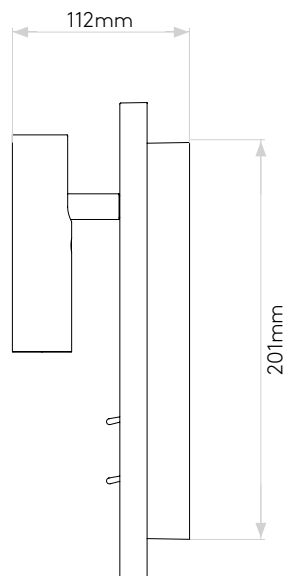

PRODUCT ELEVATIONS

astro

Please note that some dimensions may vary slightly due to manufacturing tolerances, this includes cable entry and fixing holes

Veuillez noter que certaines dimensions peuvent varier légèrement en raison des tolérances de fabrication, y compris l'entrée de câble et les trous de fixation.

Bitte beachten Sie, dass die Maße Fertigungstoleranzen unterliegen und daher in geringem Umfang von der angegebenen Größe abweichen können. Dies gilt auch für Kabeingänge und Befestigungslöcher.

Si prega notare che possono esserci piccole variazioni in alcune dimensioni dovute alle tolleranze di produzione, queste includono l'ingresso del cavo e i fori di fissaggio.