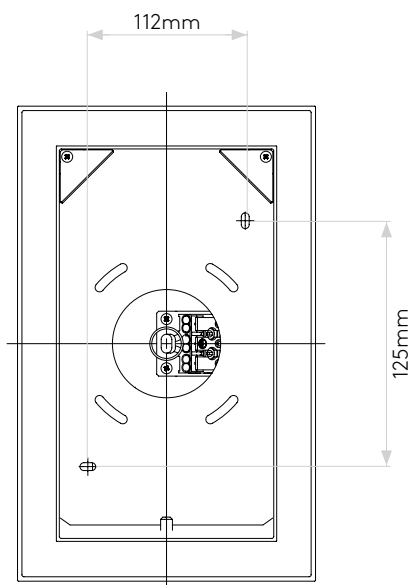

PRODUCT ELEVATIONS

astro

Please note that some dimensions may vary slightly due to manufacturing tolerances, this includes cable entry and fixing holes

Veuillez noter que certaines dimensions peuvent varier légèrement en raison des tolérances de fabrication, y compris l'entrée de câble et les trous de fixation.

Bitte beachten Sie, dass die Maße Fertigungstoleranzen unterliegen und daher in geringem Umfang von der angegebenen Größe abweichen können. Dies gilt auch für Kabeingänge und Befestigungslöcher.

Si prega notare che possono esserci piccole variazioni in alcune dimensioni dovute alle tolleranze di produzione, queste includono l'ingresso del cavo e i fori di fissaggio.