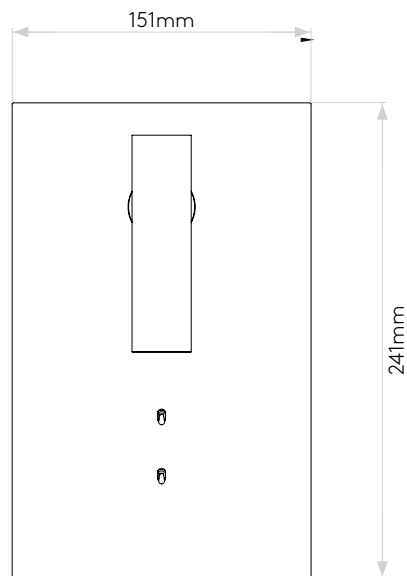

PRODUCT ELEVATIONS

astro

Please note that some dimensions may vary slightly due to manufacturing tolerances, this includes cable entry and fixing holes

Veuillez noter que certaines dimensions peuvent varier légèrement en raison des tolérances de fabrication, y compris l'entrée de câble et les trous de fixation.

Bitte beachten Sie, dass die Maße Fertigungstoleranzen unterliegen und daher in geringem Umfang von der angegebenen Größe abweichen können. Dies gilt auch für Kabeingänge und Befestigungslöcher.

Si prega notare che possono esserci piccole variazioni in alcune dimensioni dovute alle tolleranze di produzione, queste includono l'ingresso del cavo e i fori di fissaggio.