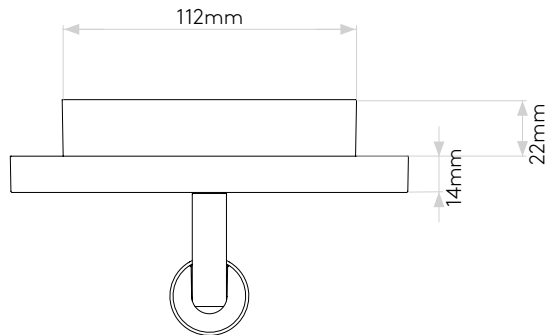

PRODUCT ELEVATIONS

astro

Please note that some dimensions may vary slightly due to manufacturing tolerances, this includes cable entry and fixing holes

Veuillez noter que certaines dimensions peuvent varier légèrement en raison des tolérances de fabrication, y compris l'entrée de câble et les trous de fixation.

Bitte beachten Sie, dass die Maße Fertigungstoleranzen unterliegen und daher in geringem Umfang von der angegebenen Größe abweichen können. Dies gilt auch für Kabeingänge und Befestigungslöcher.

Si prega notare che possono esserci piccole variazioni in alcune dimensioni dovute alle tolleranze di produzione, queste includono l'ingresso del cavo e i fori di fissaggio.