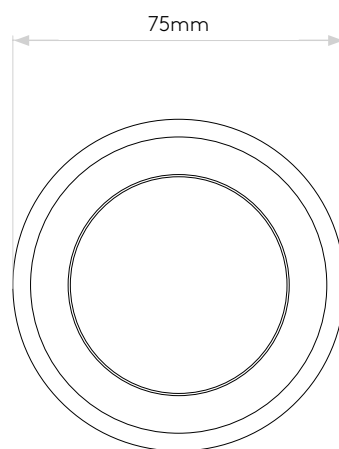

PRODUCT ELEVATIONS

astro

Please note that some dimensions may vary slightly due to manufacturing tolerances, this includes cable entry and fixing holes

Veillez noter que certaines dimensions peuvent varier légèrement en raison des tolérances de fabrication, y compris l'entrée de câble et les trous de fixation.

Bitte beachten Sie, dass die Maße Fertigungstoleranzen unterliegen und daher in geringem Umfang von der angegebenen Größe abweichen können. Dies gilt auch für Kabeleingänge und Befestigungslöcher.

Si prega notare che possono esserci piccole variazioni in alcune dimensioni dovute alle tolleranze di produzione, queste includono l'ingresso del cavo e i fori di fissaggio.