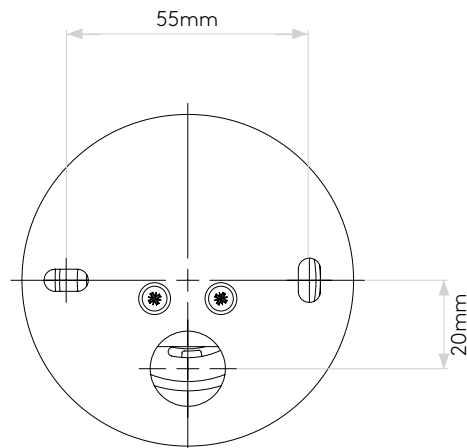

PRODUCT ELEVATIONS

astro

Please note that some dimensions may vary slightly due to manufacturing tolerances, this includes cable entry and fixing holes

Veillez noter que certaines dimensions peuvent varier légèrement en raison des tolérances de fabrication, y compris l'entrée de câble et les trous de fixation.

Bitte beachten Sie, dass die Maße Fertigungstoleranzen unterliegen und daher in geringem Umfang von der angegebenen Größe abweichen können. Dies gilt auch für Kabeleingänge und Befestigungslöcher.

Si prega notare che possono esserci piccole variazioni in alcune dimensioni dovute alle tolleranze di produzione, queste includono l'ingresso del cavo e i fori di fissaggio.