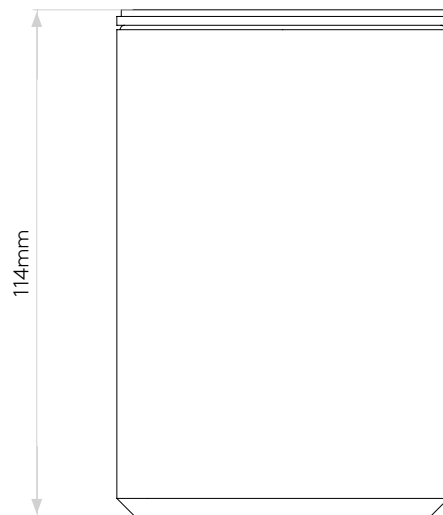

PRODUCT ELEVATIONS

astro

Please note that some dimensions may vary slightly due to manufacturing tolerances, this includes cable entry and fixing holes

Veillez noter que certaines dimensions peuvent varier légèrement en raison des tolérances de fabrication, y compris l'entrée de câble et les trous de fixation.

Bitte beachten Sie, dass die Maße Fertigungstoleranzen unterliegen und daher in geringem Umfang von der angegebenen Größe abweichen können. Dies gilt auch für Kabeleingänge und Befestigungslöcher.

Si prega notare che possono esserci piccole variazioni in alcune dimensioni dovute alle tolleranze di produzione, queste includono l'ingresso del cavo e i fori di fissaggio.