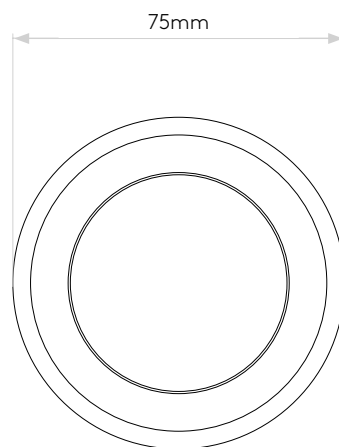

PRODUCT ELEVATIONS

astro

Please note that some dimensions may vary slightly due to manufacturing tolerances, this includes cable entry and fixing holes

Veillez noter que certaines dimensions peuvent varier légèrement en raison des tolérances de fabrication, y compris l'entrée de câble et les trous de fixation.

Bitte beachten Sie, dass die Maße Fertigungstoleranzen unterliegen und daher in geringem Umfang von der angegebenen Größe abweichen können. Dies gilt auch für Kabeleingänge und Befestigungslöcher.

Si prega notare che possono esserci piccole variazioni in alcune dimensioni dovute alle tolleranze di produzione, queste includono l'ingresso del cavo e i fori di fissaggio.